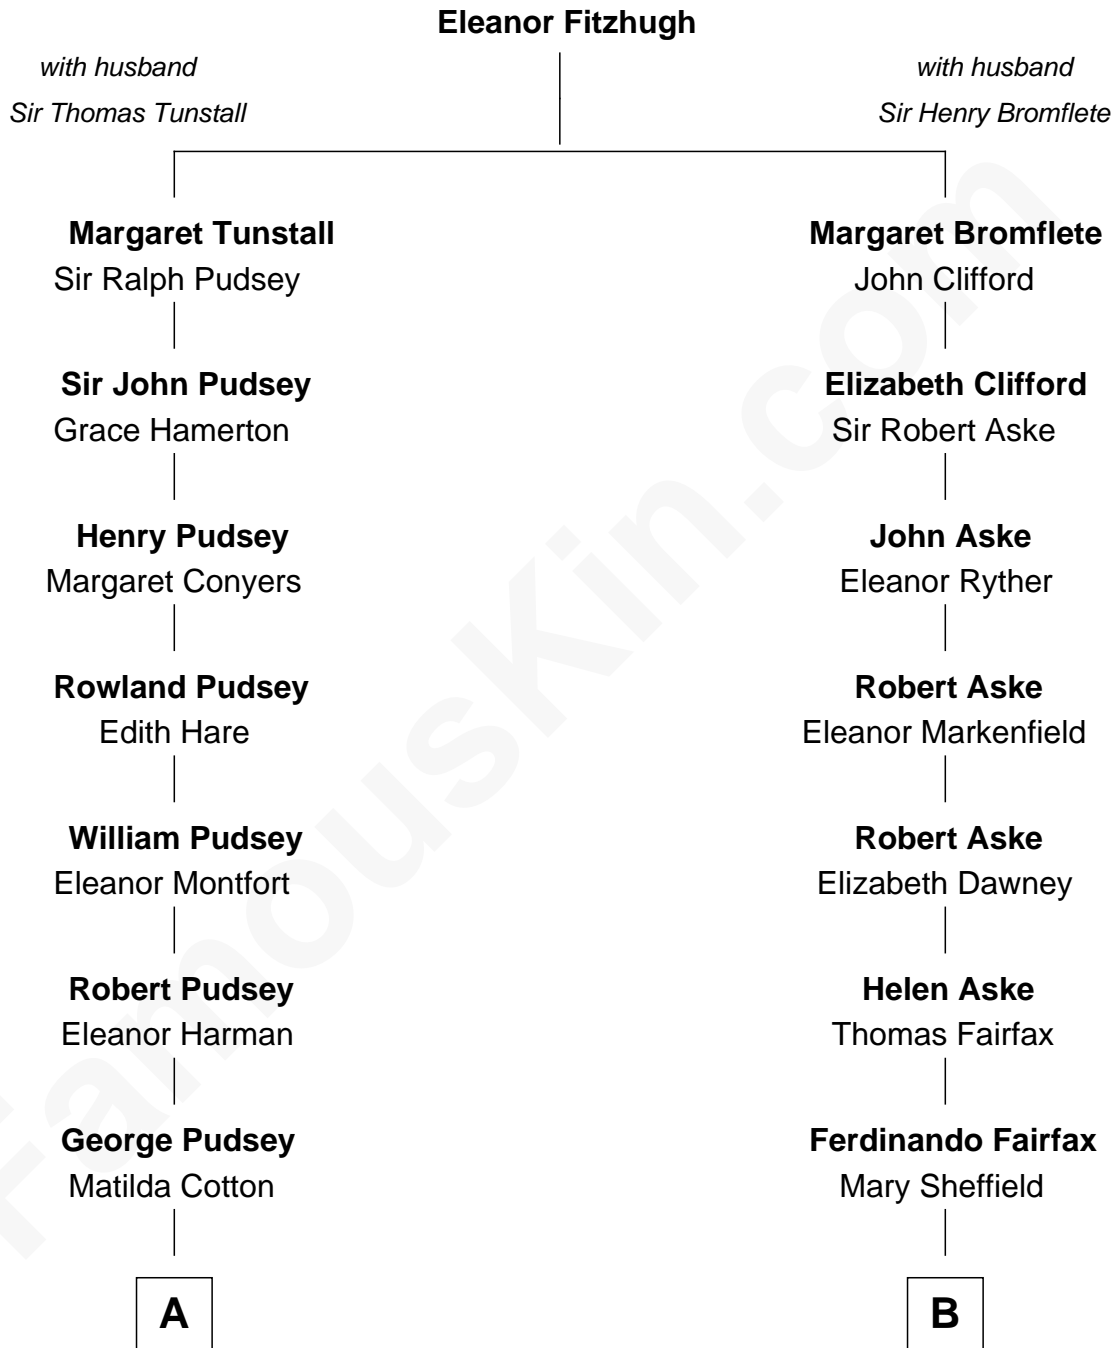

FamousKin.com

Relationship Chart of

Francis Lightfoot Lee

Signer of the Declaration of Independence

12th cousin 6 times removed of

Princess Diana

Princess of Wales

C

Edward John Spencer
Frances Ruth Burke Roche

Princess Diana
Princess of Wales

FamousKin.com