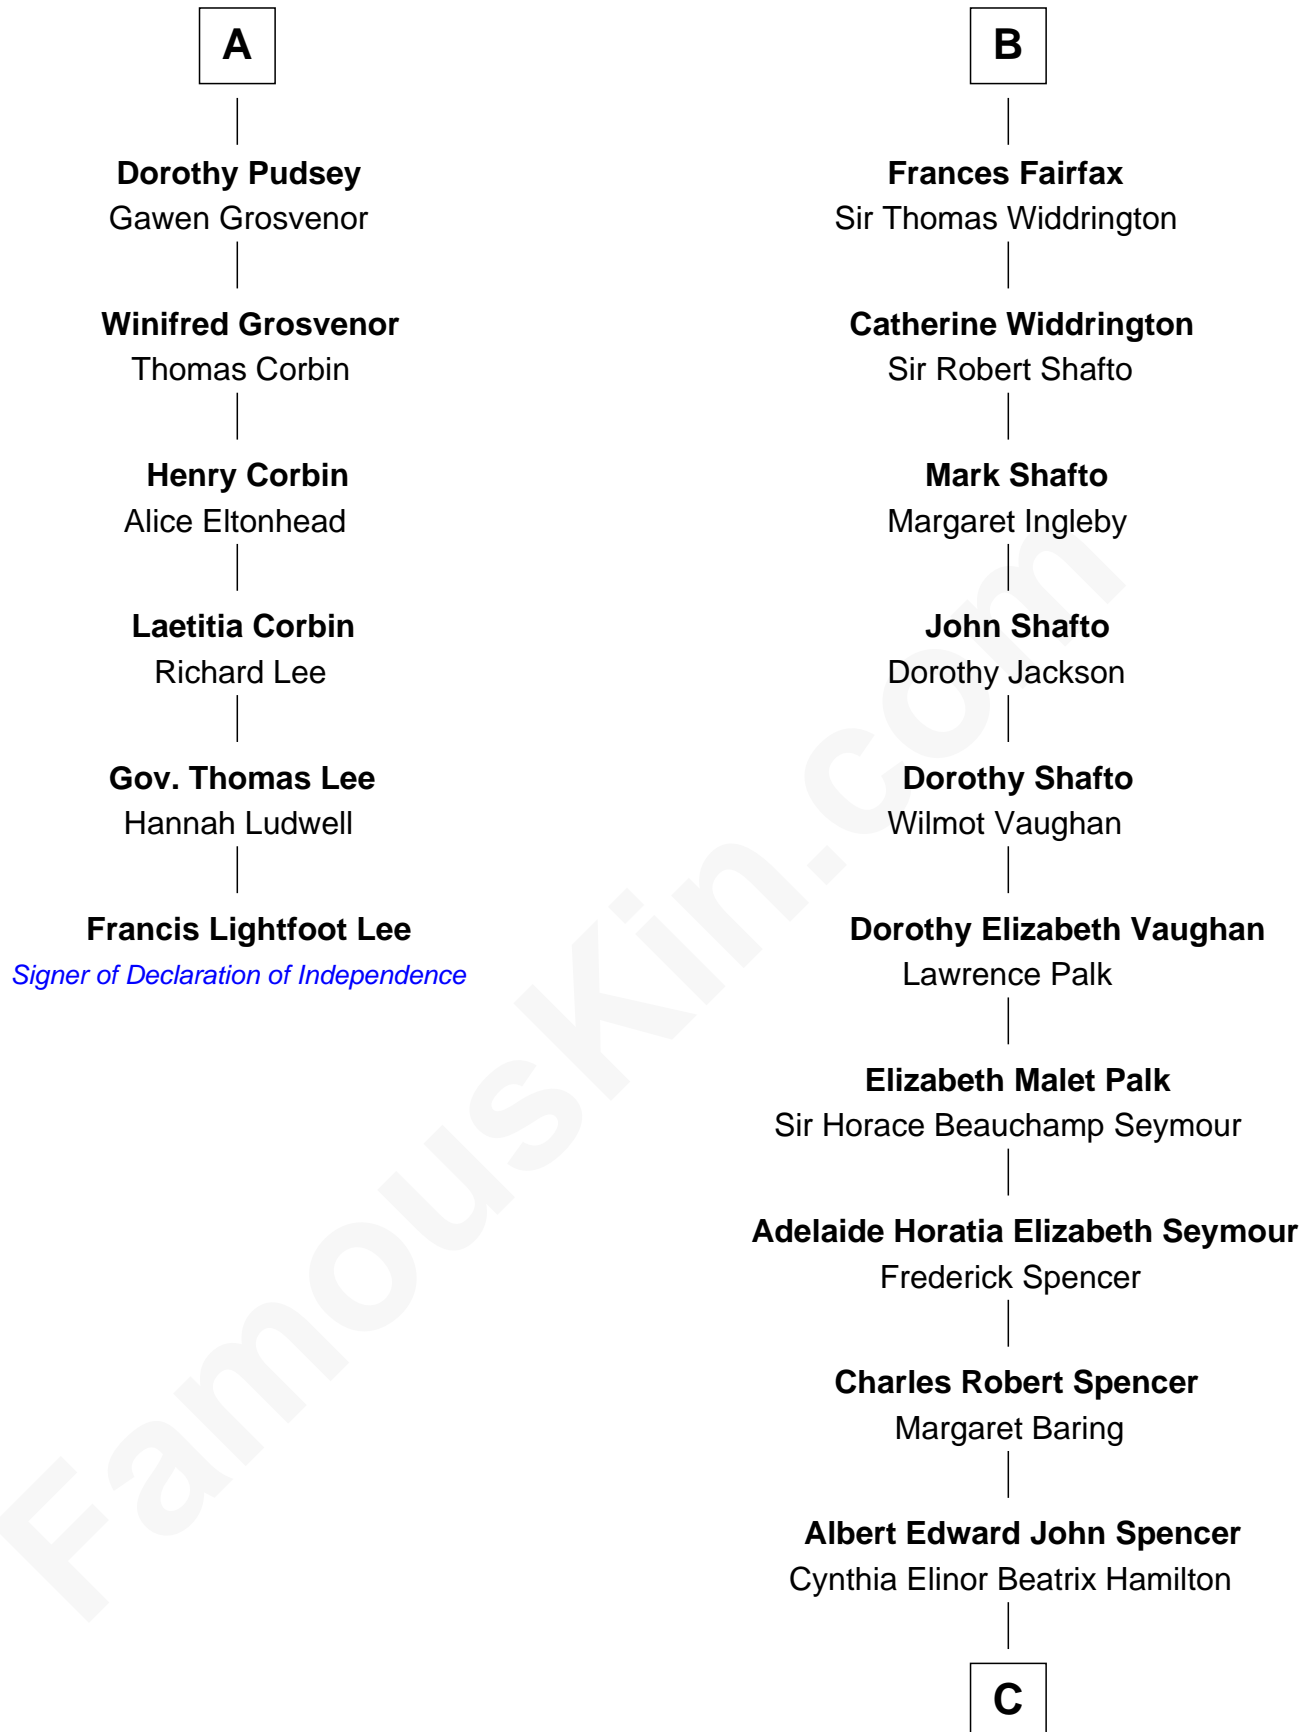

FamousKin.com

Relationship Chart of

Francis Lightfoot Lee

Signer of the Declaration of Independence

12th cousin 6 times removed of

Princess Diana

Princess of Wales

C

Edward John Spencer
Frances Ruth Burke Roche

Princess Diana
Princess of Wales

FamousKin.com