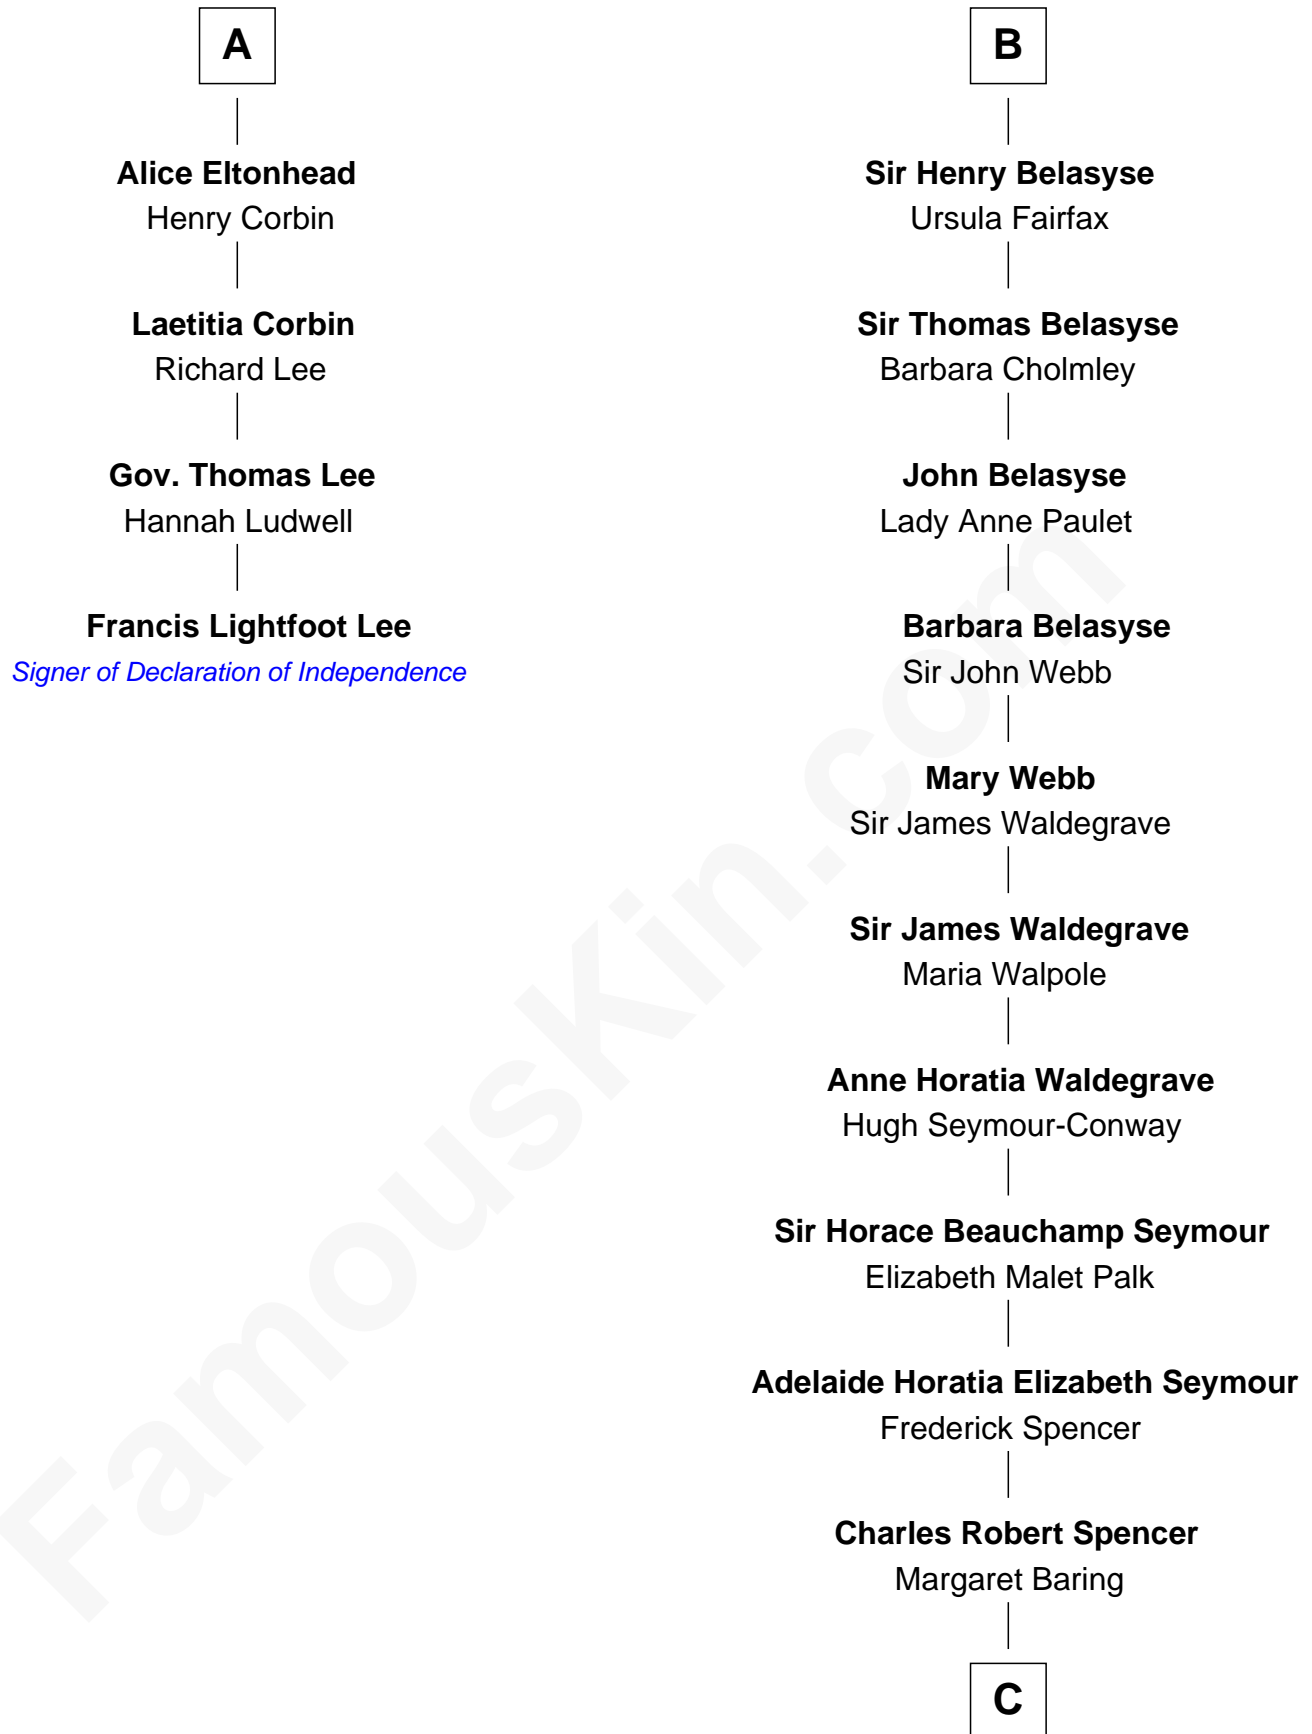

FamousKin.com

Relationship Chart of

Francis Lightfoot Lee

Signer of the Declaration of Independence

10th cousin 9 times removed of

Princess Diana

Princess of Wales

Sir Nicholas Harington

Isabel English

C

Albert Edward John Spencer
Cynthia Elinor Beatrix Hamilton

Edward John Spencer
Frances Ruth Burke Roche

Princess Diana
Princess of Wales

FamousKin.com