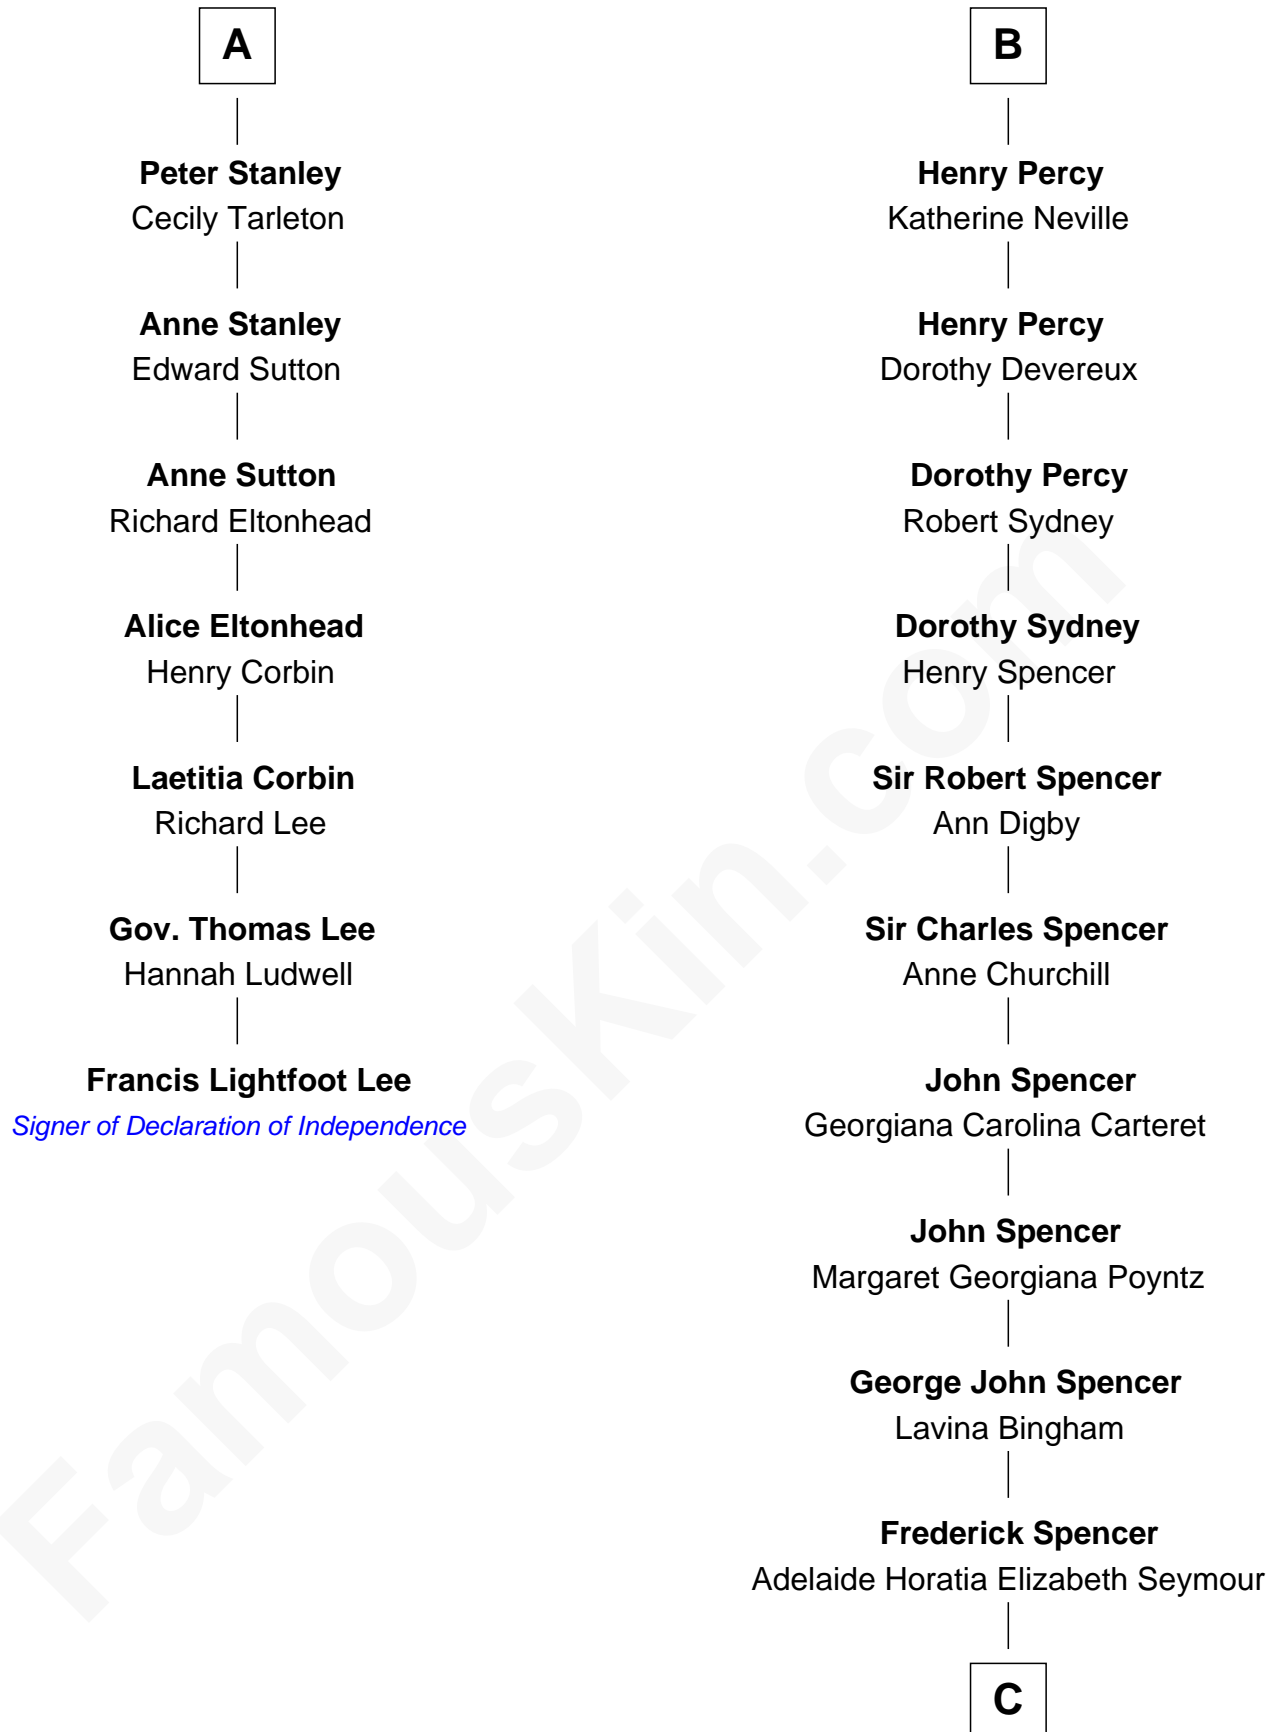

## Relationship Chart of

### Francis Lightfoot Lee

*Signer of the Declaration of Independence*

13th cousin 7 times removed of

**Princess Diana**

*Princess of Wales*

**Sir Robert de Holland**

Maude la Zouche

**C**

**Charles Robert Spencer**

Margaret Baring

**Albert Edward John Spencer**

Cynthia Elinor Beatrix Hamilton

**Edward John Spencer**

Frances Ruth Burke Roche

**Princess Diana**

*Princess of Wales*