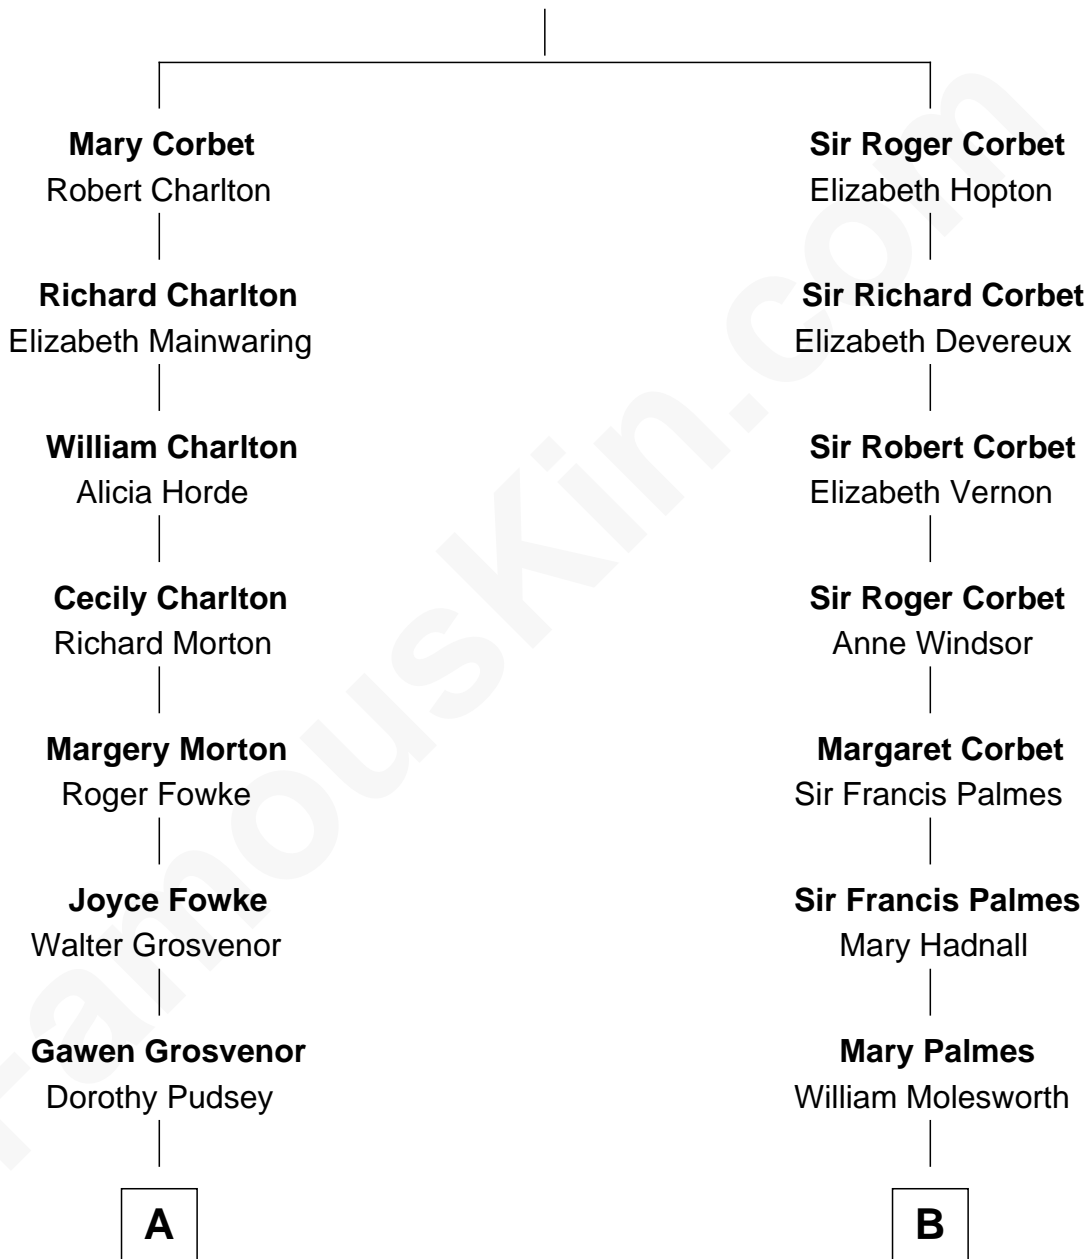

## Relationship Chart of

### Francis Lightfoot Lee

Signer of the Declaration of Independence

11th cousin 7 times removed of

**Prince William**

Prince of Wales

**Sir Robert Corbet**

Margaret - - - - -

C

**Princess Diana Frances Spencer**  
Charles III, King of the United Kingdom

**Prince William**  
*Prince of Wales*

FamousKin.com