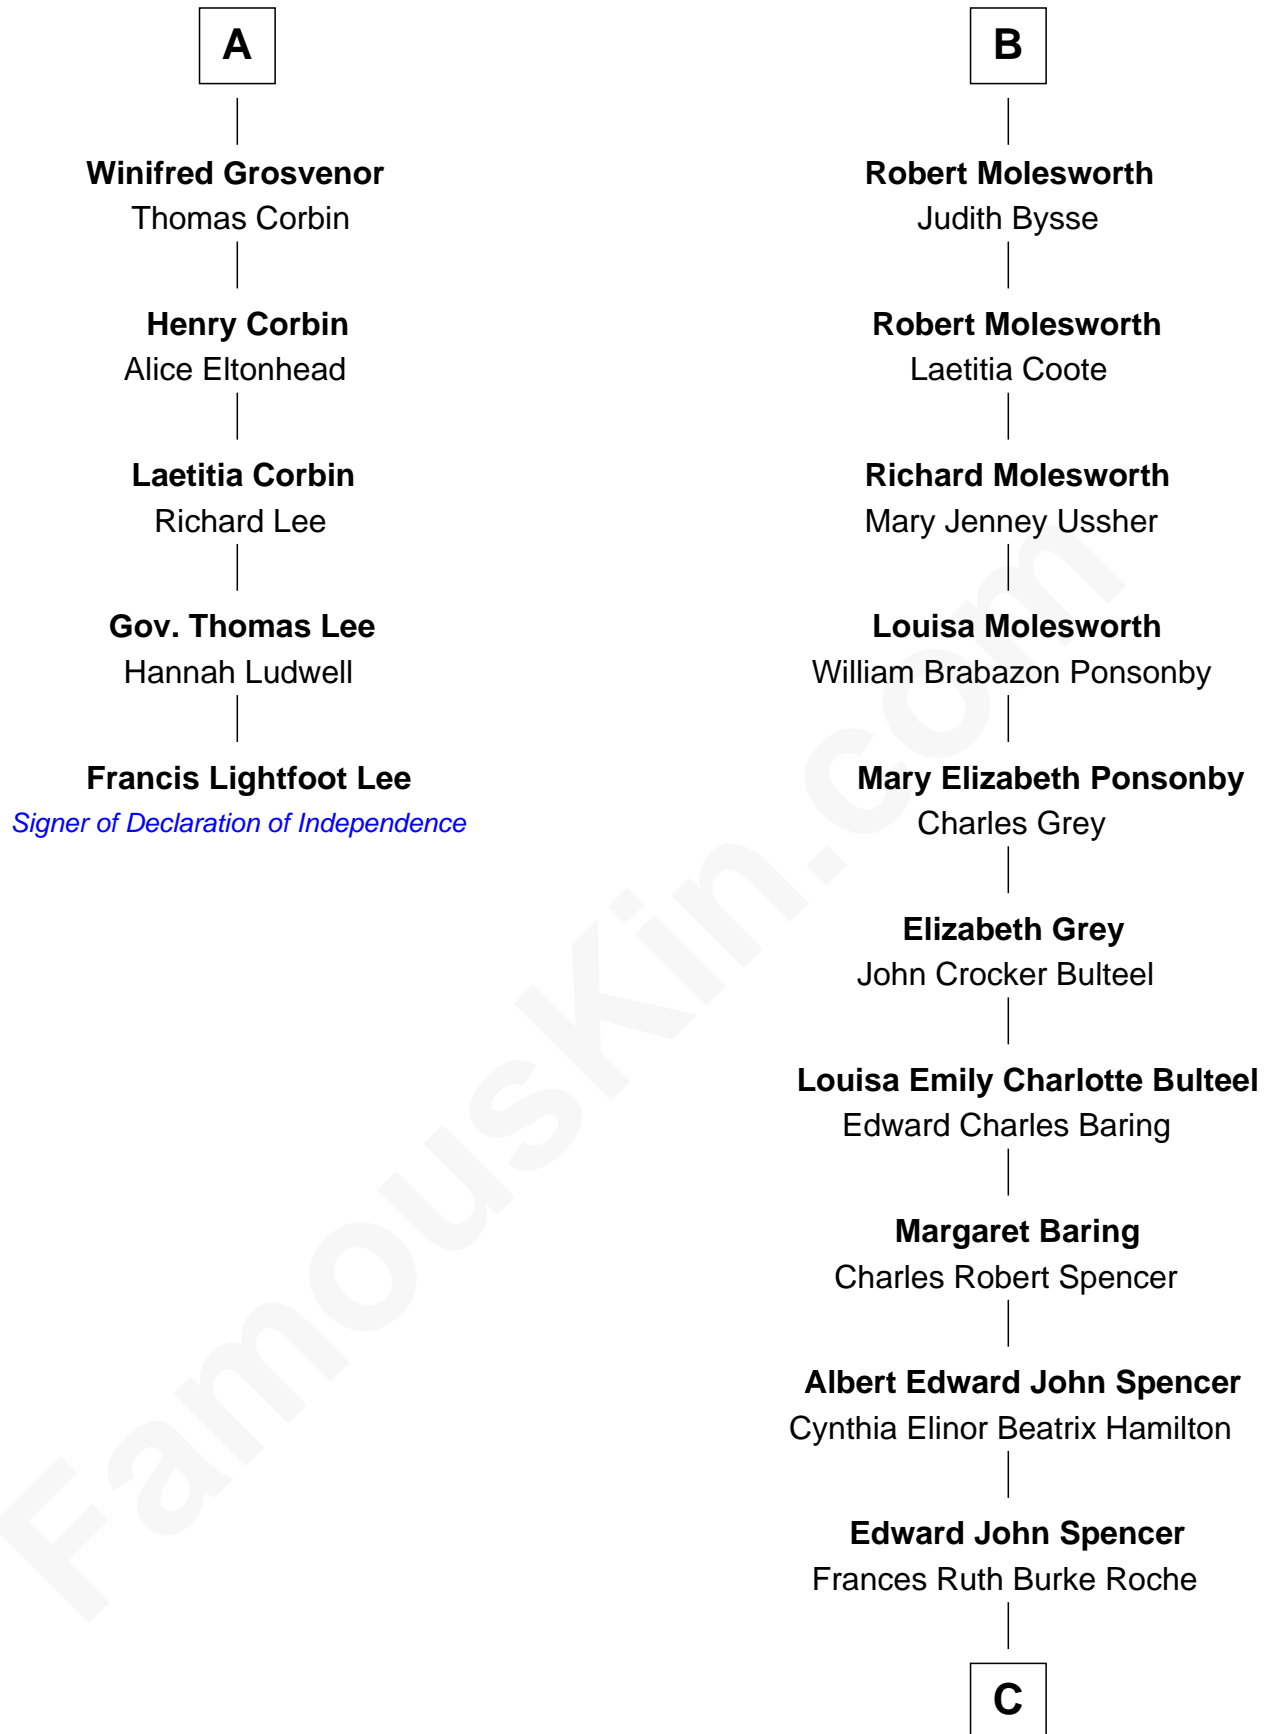

### Francis Lightfoot Lee

Signer of the Declaration of Independence

11th cousin 7 times removed of

**Prince William**

Prince of Wales

**Sir Robert Corbet**

Margaret - - - - -

C

**Princess Diana Frances Spencer**  
Charles III, King of the United Kingdom

**Prince William**  
*Prince of Wales*

FamousKin.com