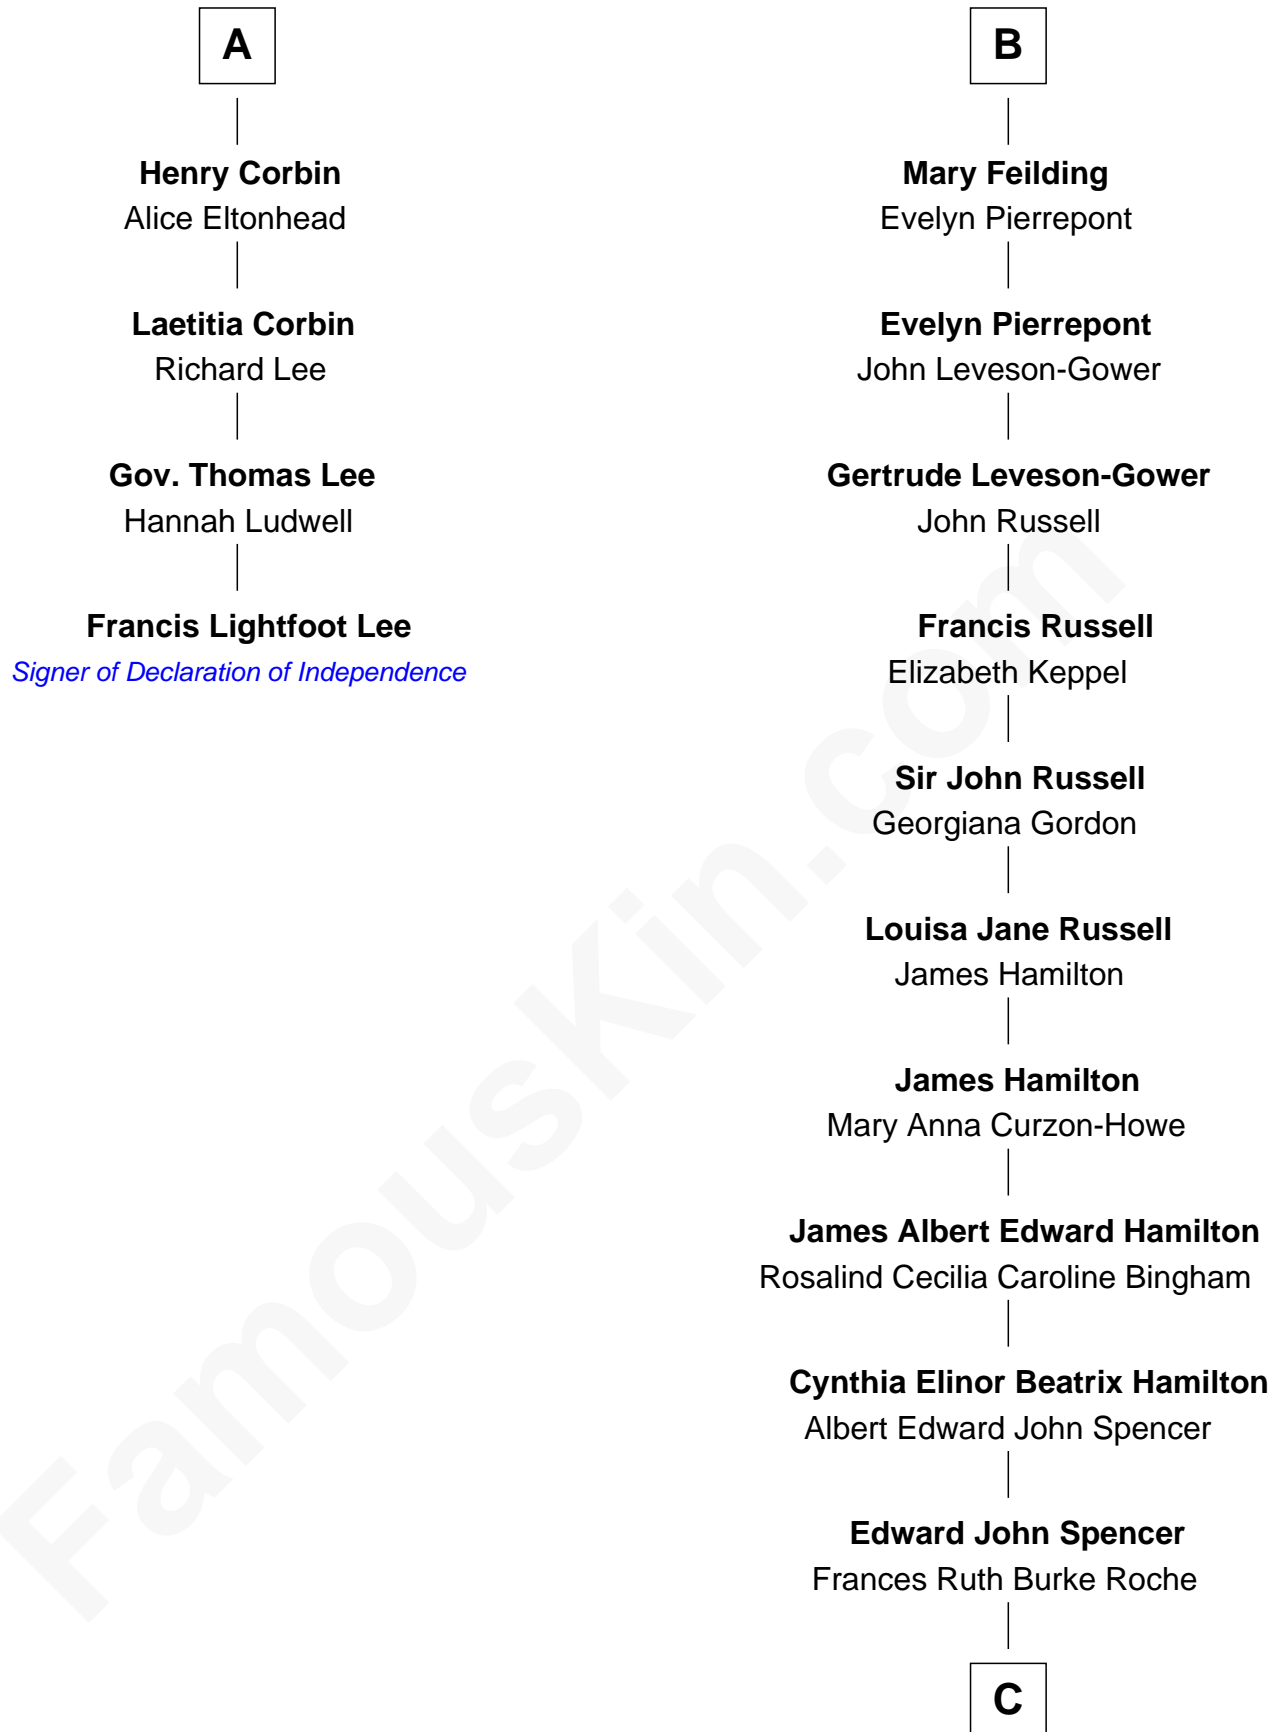

## Relationship Chart of

### Francis Lightfoot Lee

*Signer of the Declaration of Independence*

10th cousin 8 times removed of

**Prince William**

*Prince of Wales*

**John Aston**  
Elizabeth Delves

C

**Princess Diana Frances Spencer**  
Charles III, King of the United Kingdom