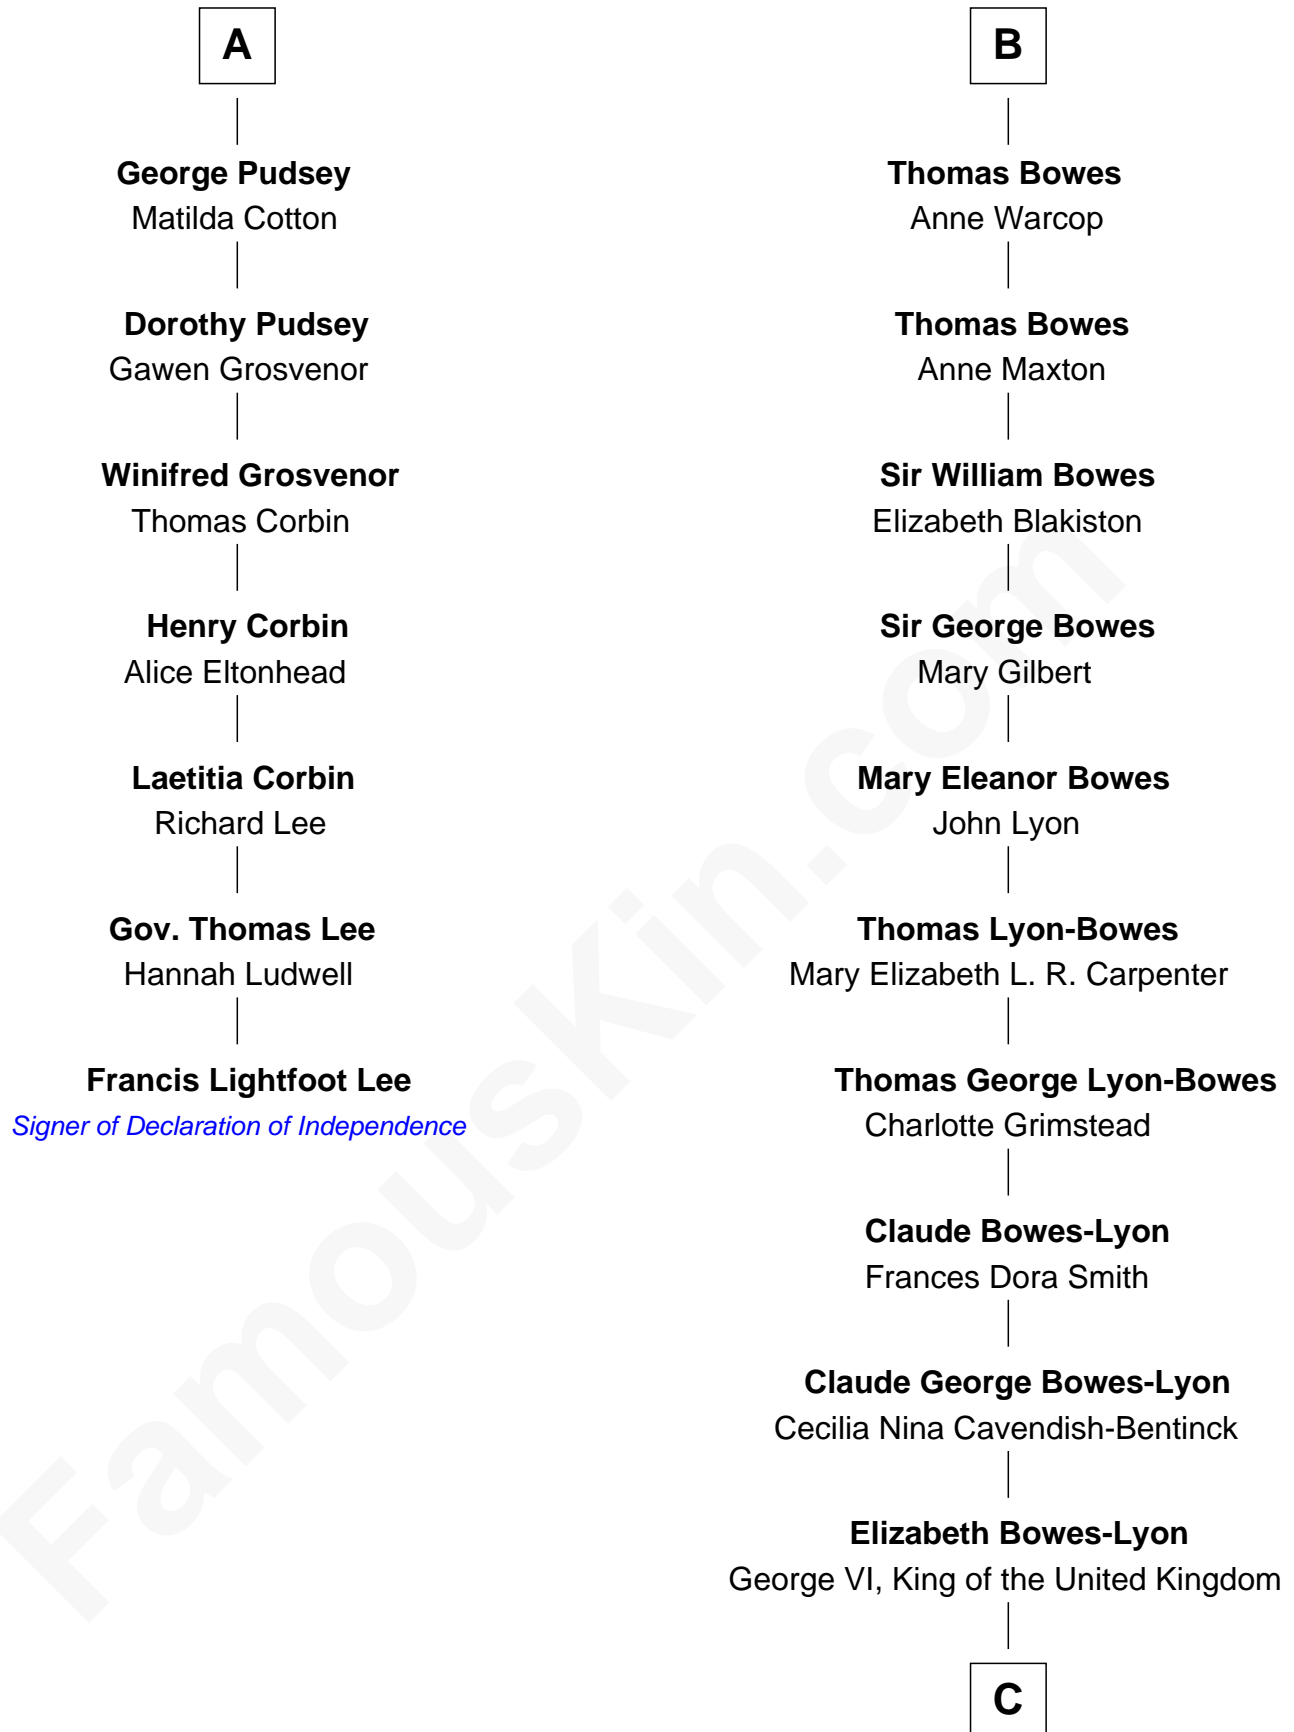

FamousKin.com

Relationship Chart of

Francis Lightfoot Lee

Signer of the Declaration of Independence

13th cousin 6 times removed of

Prince William

Prince of Wales

C

Elizabeth II, Queen of the United Kingdom

Prince Philip of Edinburgh

Charles III, King of the United Kingdom

Princess Diana Frances Spencer

Prince William

Prince of Wales

FamousKin.com