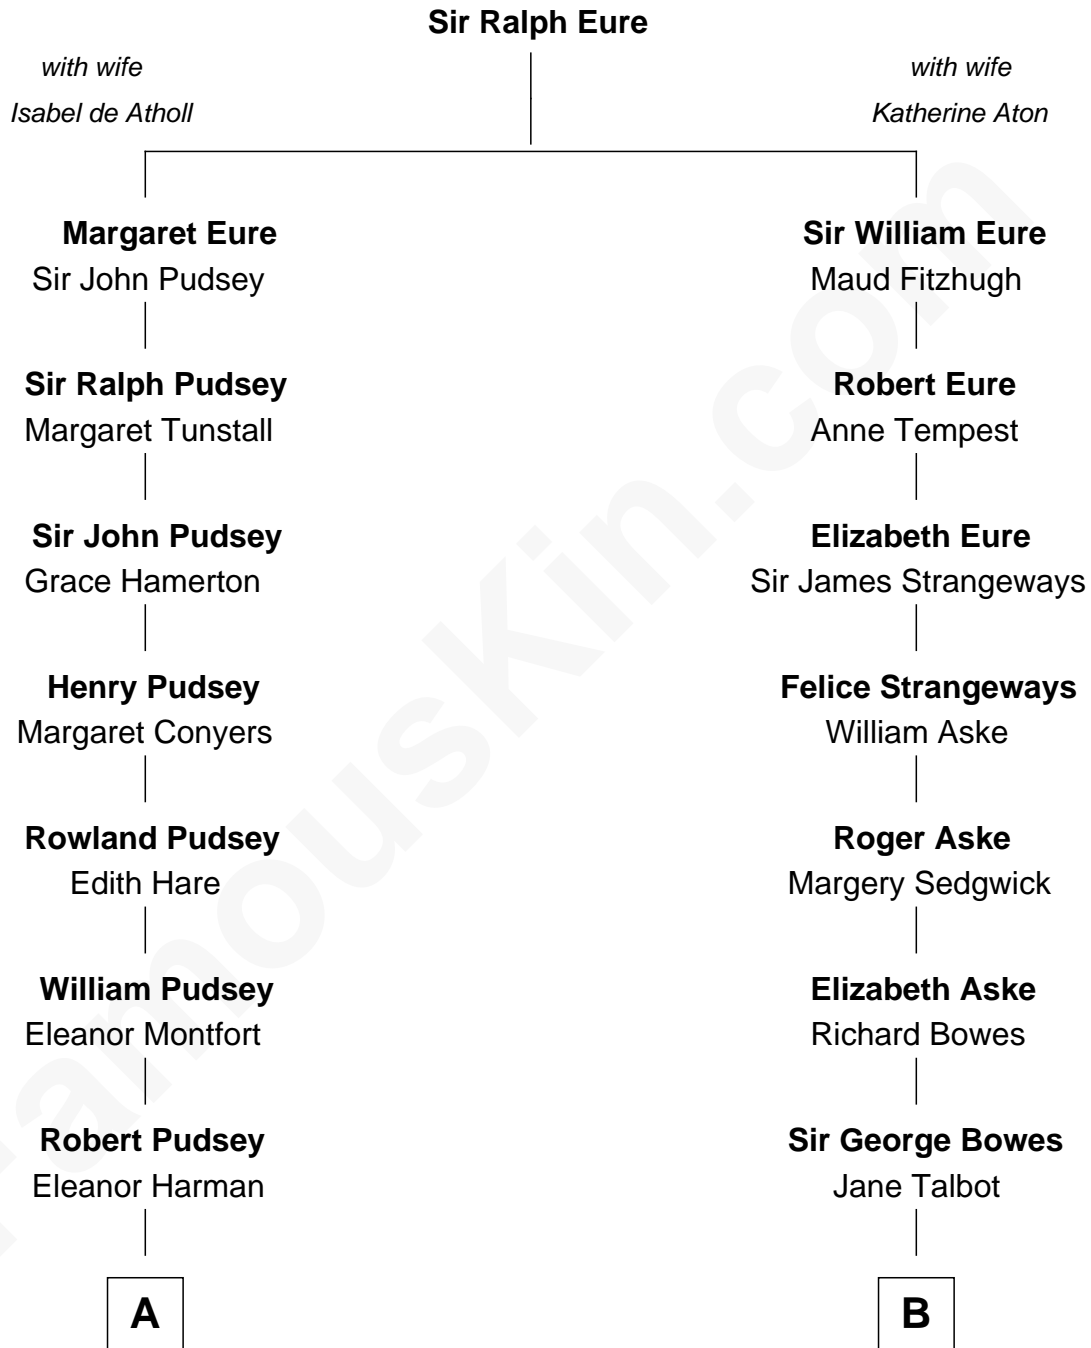

FamousKin.com

Relationship Chart of

Francis Lightfoot Lee

Signer of the Declaration of Independence

13th cousin 6 times removed of

Prince William

Prince of Wales

C

Elizabeth II, Queen of the United Kingdom

Prince Philip of Edinburgh

Charles III, King of the United Kingdom

Princess Diana Frances Spencer

Prince William

Prince of Wales

FamousKin.com