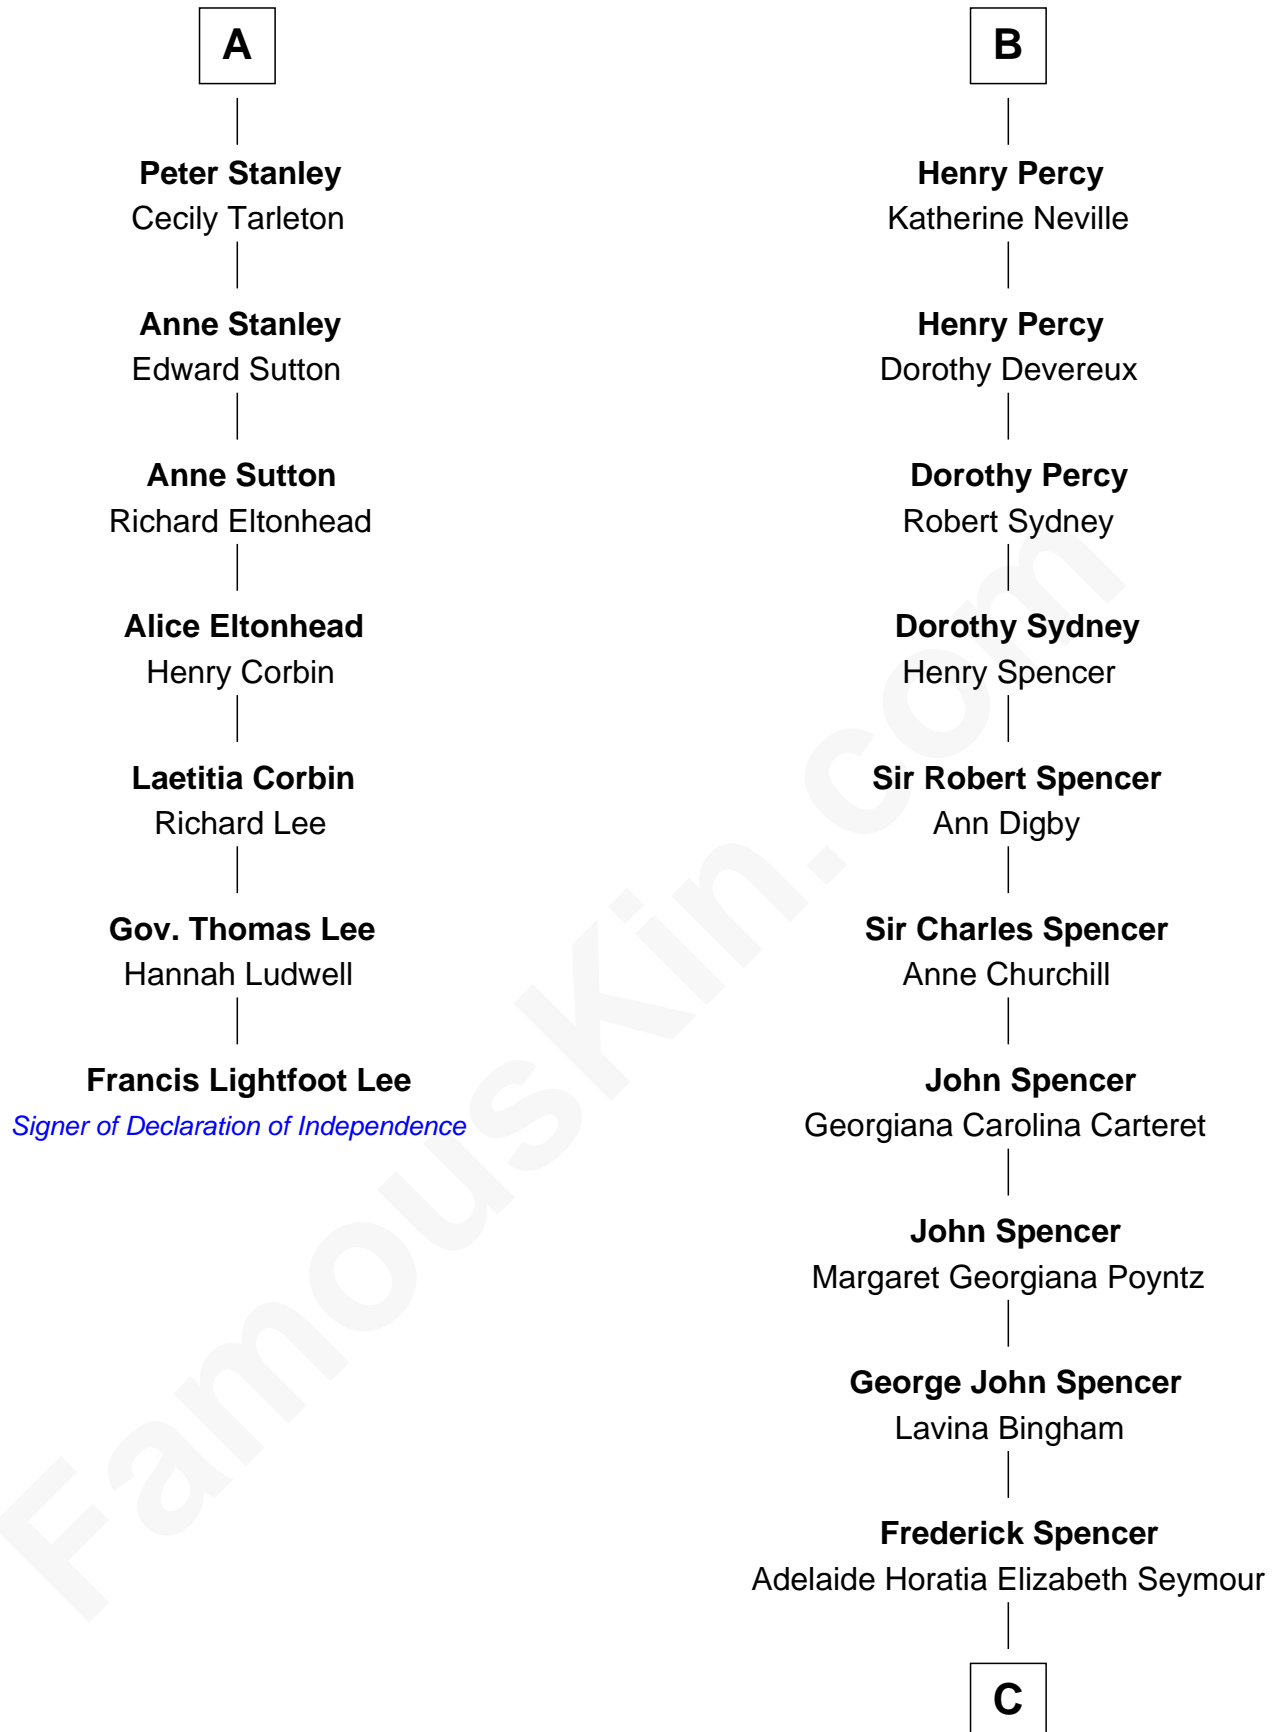

FamousKin.com

Relationship Chart of

Francis Lightfoot Lee

Signer of the Declaration of Independence

13th cousin 8 times removed of

Prince William
Prince of Wales

Sir Robert de Holland
Maude la Zouche

Maude de Holland
Sir Thomas de Swinnerton

Edmund Beaufort
Eleanor Beauchamp

William Stanley
Alice Hoghton

Eleanor Beaufort
Sir Robert Spencer

Sir William Stanley
Agnes Grosvenor

Catherine Spencer
Henry Algernon Percy

Sir William Stanley
Anne Harington

Sir Thomas Percy
Eleanor Harbottle

A

B

C

Charles Robert Spencer

Margaret Baring

Albert Edward John Spencer

Cynthia Elinor Beatrix Hamilton