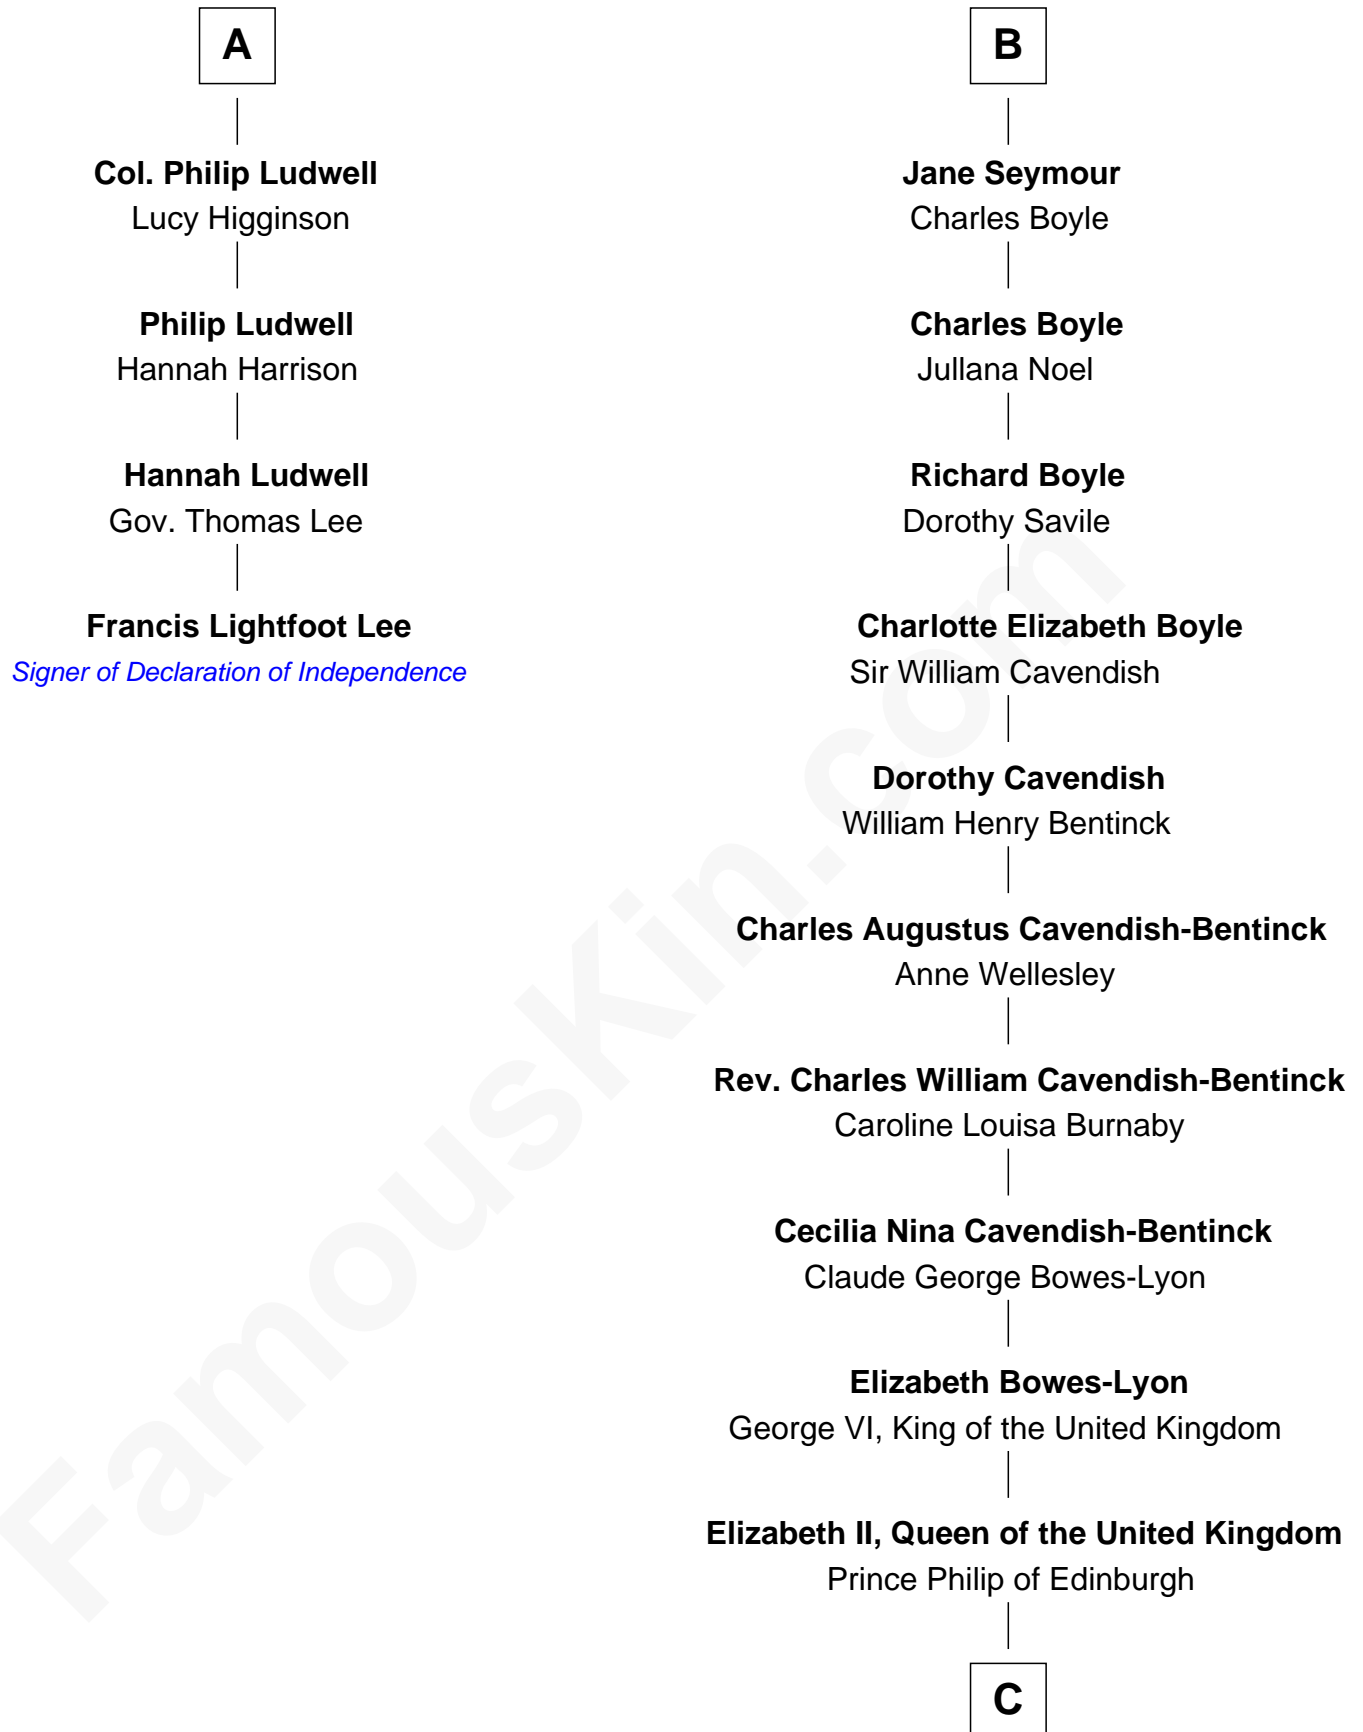

FamousKin.com

Relationship Chart of

Francis Lightfoot Lee

Signer of the Declaration of Independence

10th cousin 8 times removed of

Prince William

Prince of Wales

William Darrell
Elizabeth Calston

Margaret Stourton

Elizabeth Darrell

Sir John Seymour

Sir John Seymour

Margery Wentworth

Edward Seymour

Anne Stanhope

Edward Seymour

Katherine Grey

Edward Seymour

Honora Rogers

Sir William Seymour

Frances Devereux

B

C

Charles III, King of the United Kingdom