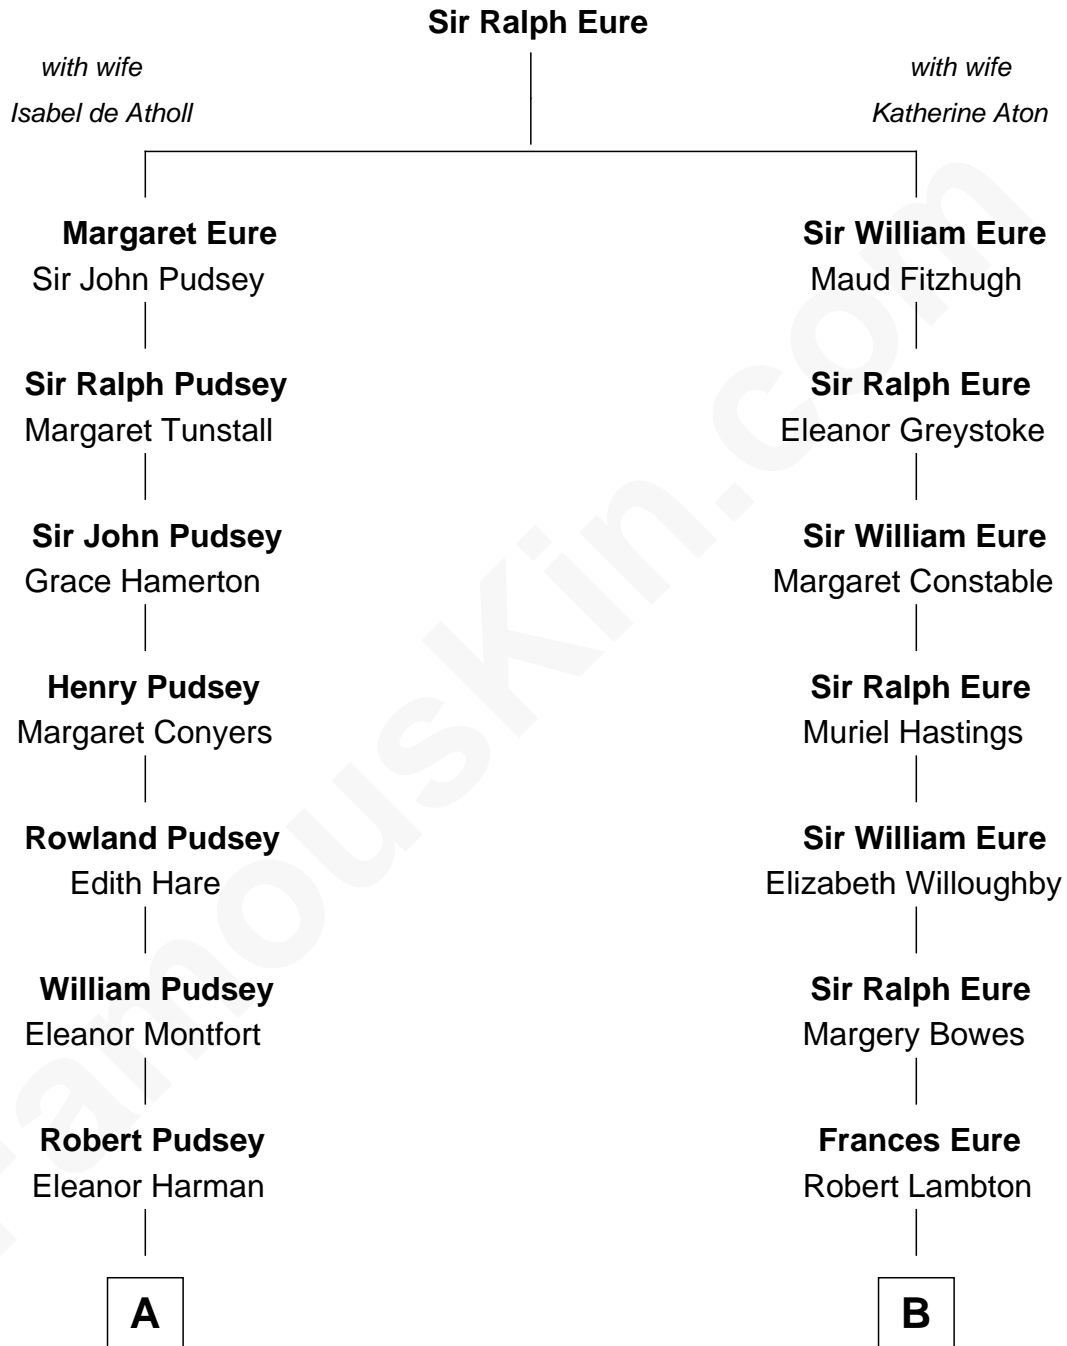

FamousKin.com

Relationship Chart of

Francis Lightfoot Lee

Signer of the Declaration of Independence

13th cousin 7 times removed of

Catherine Middleton

Princess of Wales

C

Thomas Harrison
Elizabeth Mary Temple

Dorothy Harrison
Ronald John James Goldsmith

Carole Elizabeth Goldsmith
Michael Francis Middleton

Catherine Middleton
Princess of Wales

FamousKin.com

Catherine Middleton photo by [Pat Pilon](#) (CC BY 2.0)