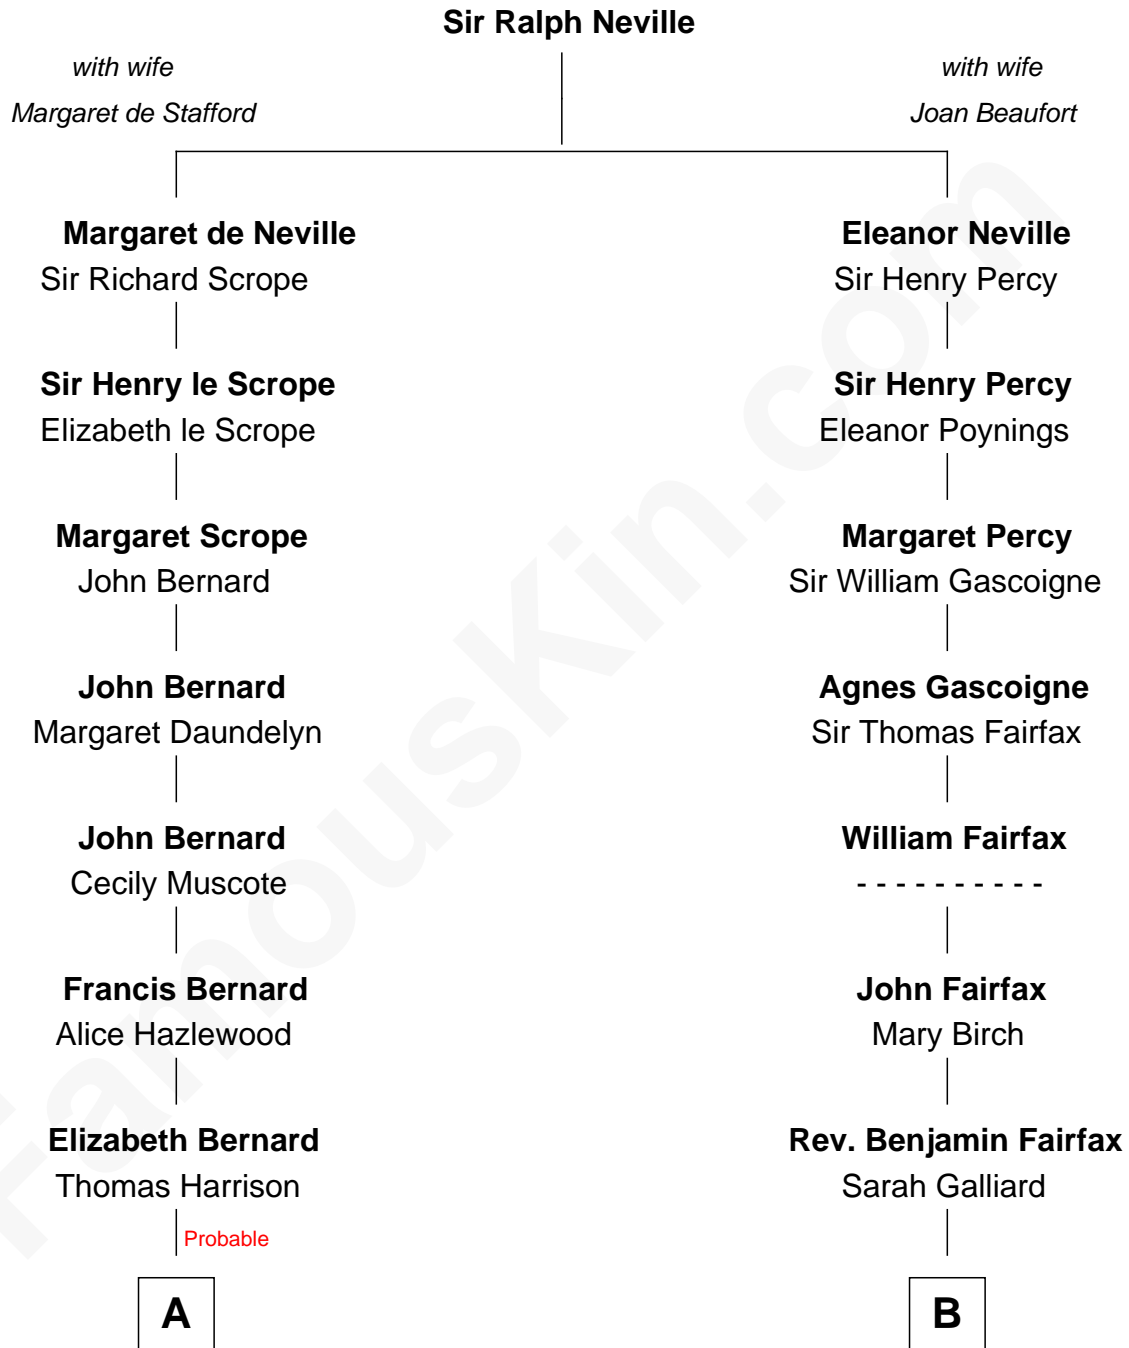

FamousKin.com

Relationship Chart of

Francis Lightfoot Lee

Signer of the Declaration of Independence

11th cousin 7 times removed of

Catherine Middleton

Princess of Wales

Michael Francis Middleton
Carole Elizabeth Goldsmith

Catherine Middleton
Princess of Wales

FamousKin.com

Catherine Middleton photo by [Pat Pilon](#) (CC BY 2.0)