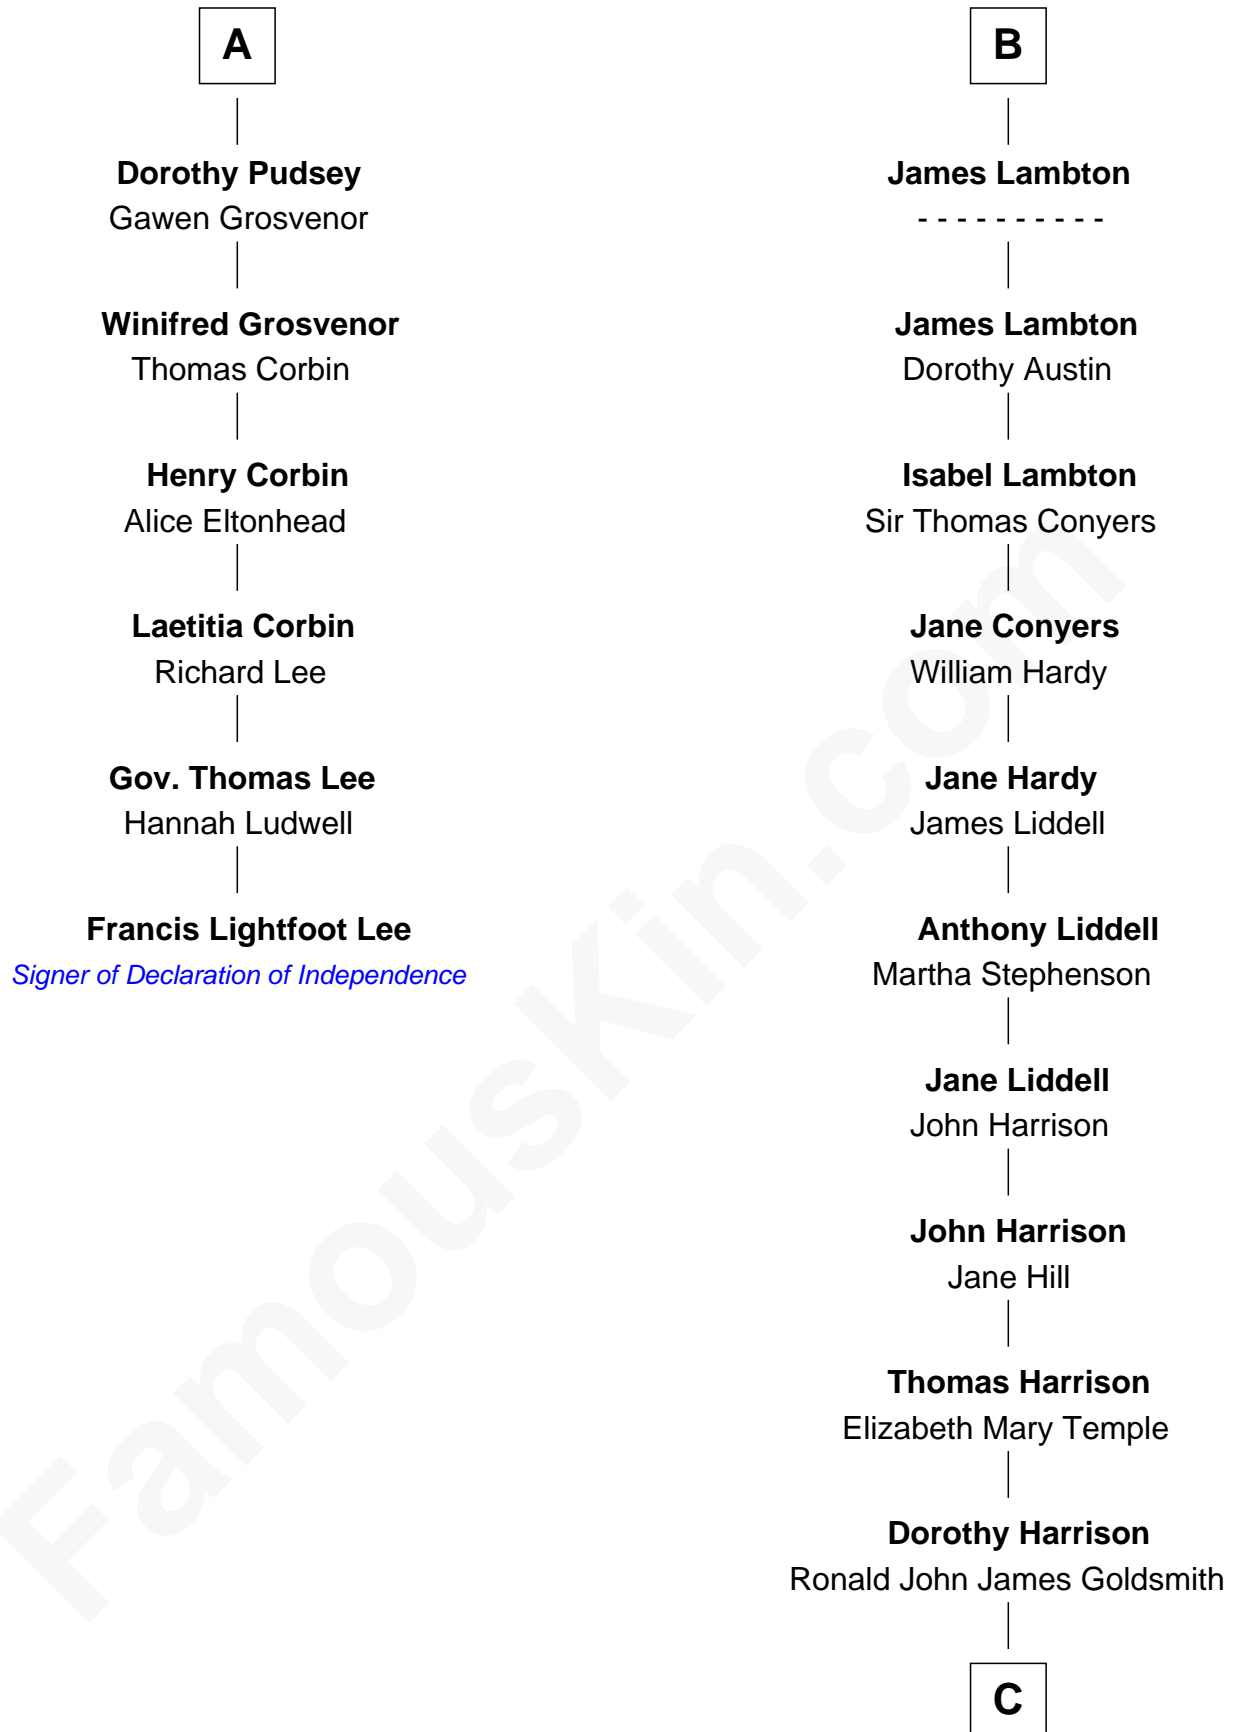

FamousKin.com

Relationship Chart of

Francis Lightfoot Lee

Signer of the Declaration of Independence

12th cousin 6 times removed of

Catherine Middleton

Princess of Wales

C

Carole Elizabeth Goldsmith
Michael Francis Middleton

Catherine Middleton
Princess of Wales

FamousKin.com

Catherine Middleton photo by [Pat Pilon](#) (CC BY 2.0)