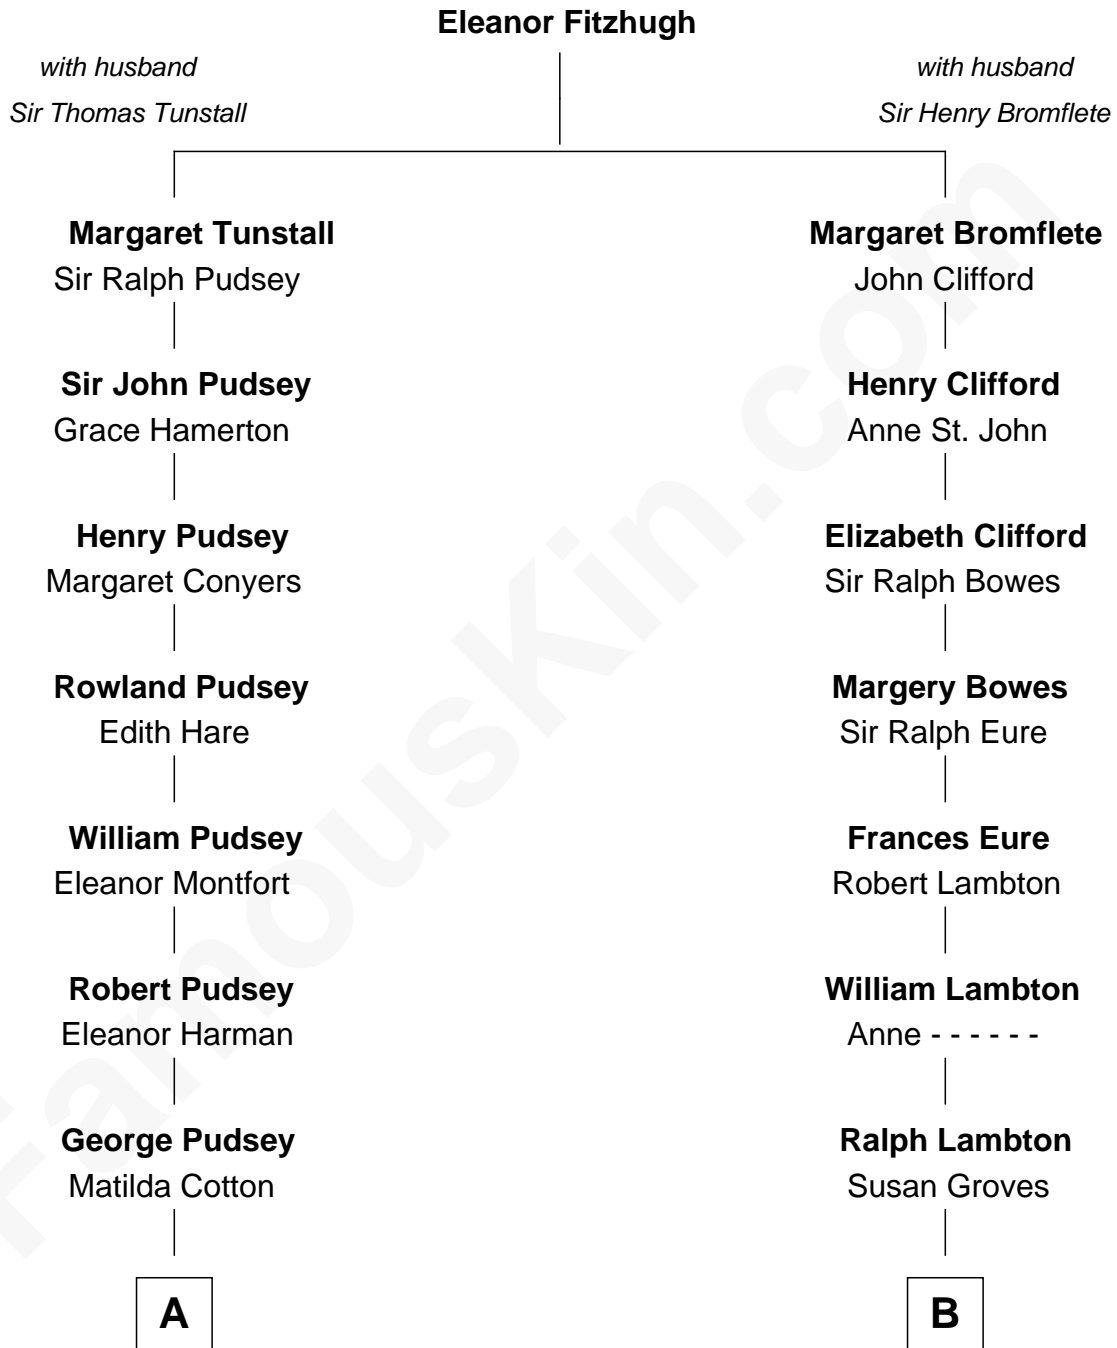

FamousKin.com

Relationship Chart of

Francis Lightfoot Lee

Signer of the Declaration of Independence

12th cousin 6 times removed of

Catherine Middleton

Princess of Wales

C

Carole Elizabeth Goldsmith
Michael Francis Middleton

Catherine Middleton
Princess of Wales

FamousKin.com

Catherine Middleton photo by [Pat Pilon](#) (CC BY 2.0)