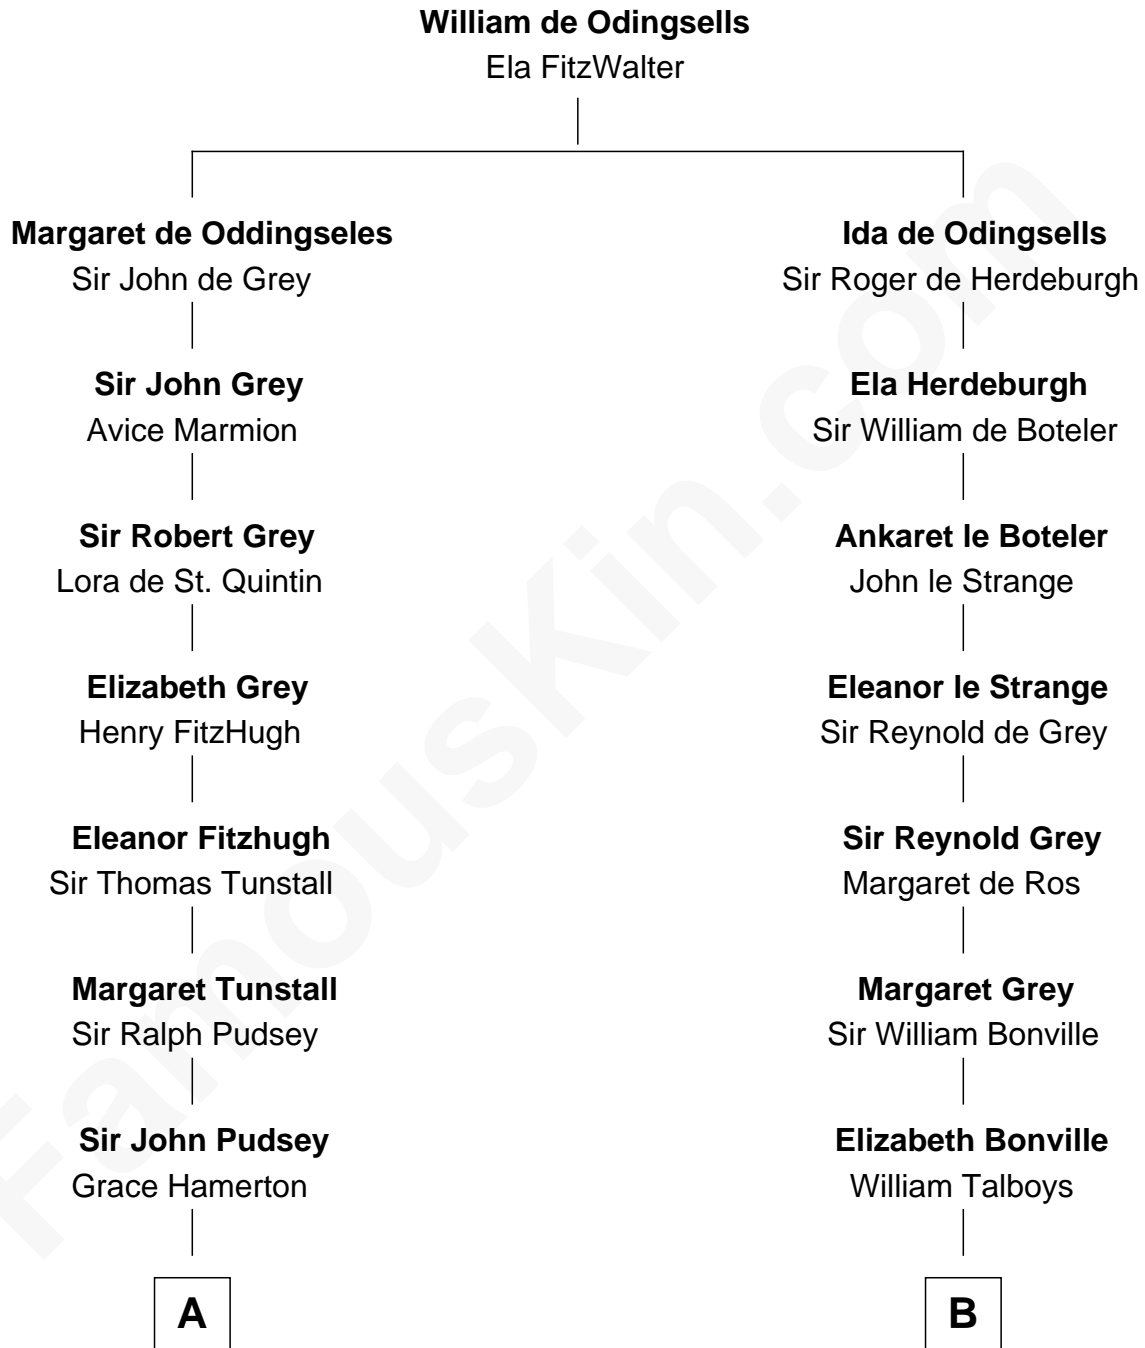

FamousKin.com

Relationship Chart of

Francis Lightfoot Lee

Signer of the Declaration of Independence

17th cousin 2 times removed of

William Rufus Day

36th U.S. Secretary of State

C

—
Rufus Paine Spalding

Lucretia A. Swift

—
Emily Swift Spalding

Luther Day

—
William Rufus Day

36th U.S. Secretary of State

FamousKin.com