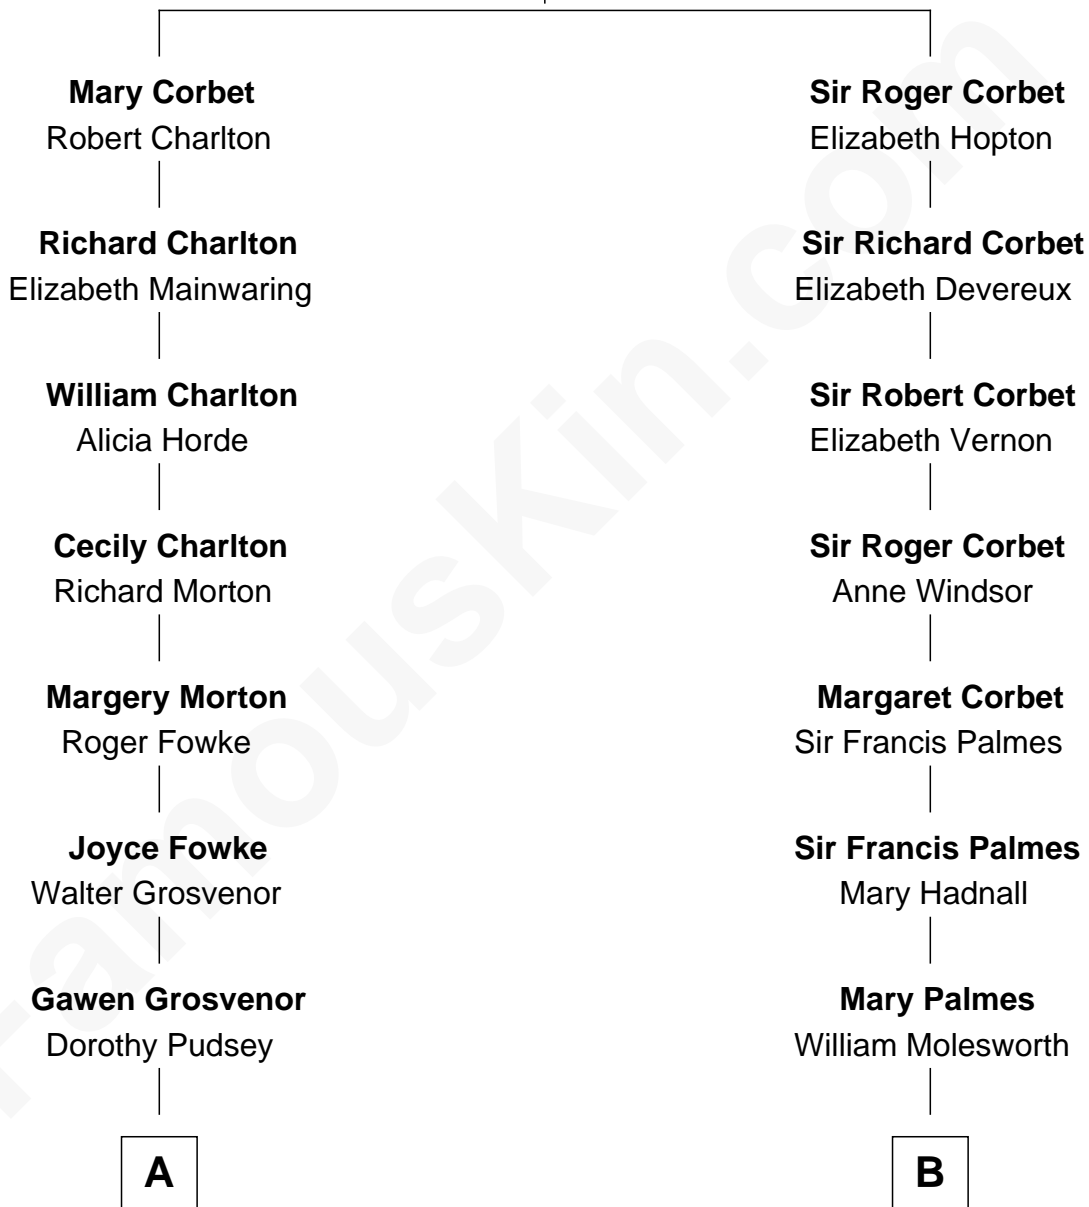

FamousKin.com

Relationship Chart of

Francis Lightfoot Lee

Signer of the Declaration of Independence

11th cousin 7 times removed of

Prince Harry
Duke of Sussex

Sir Robert Corbet
Margaret - - - - -

C

Princess Diana Frances Spencer
Charles III, King of the United Kingdom

Prince Harry
Duke of Sussex

FamousKin.com