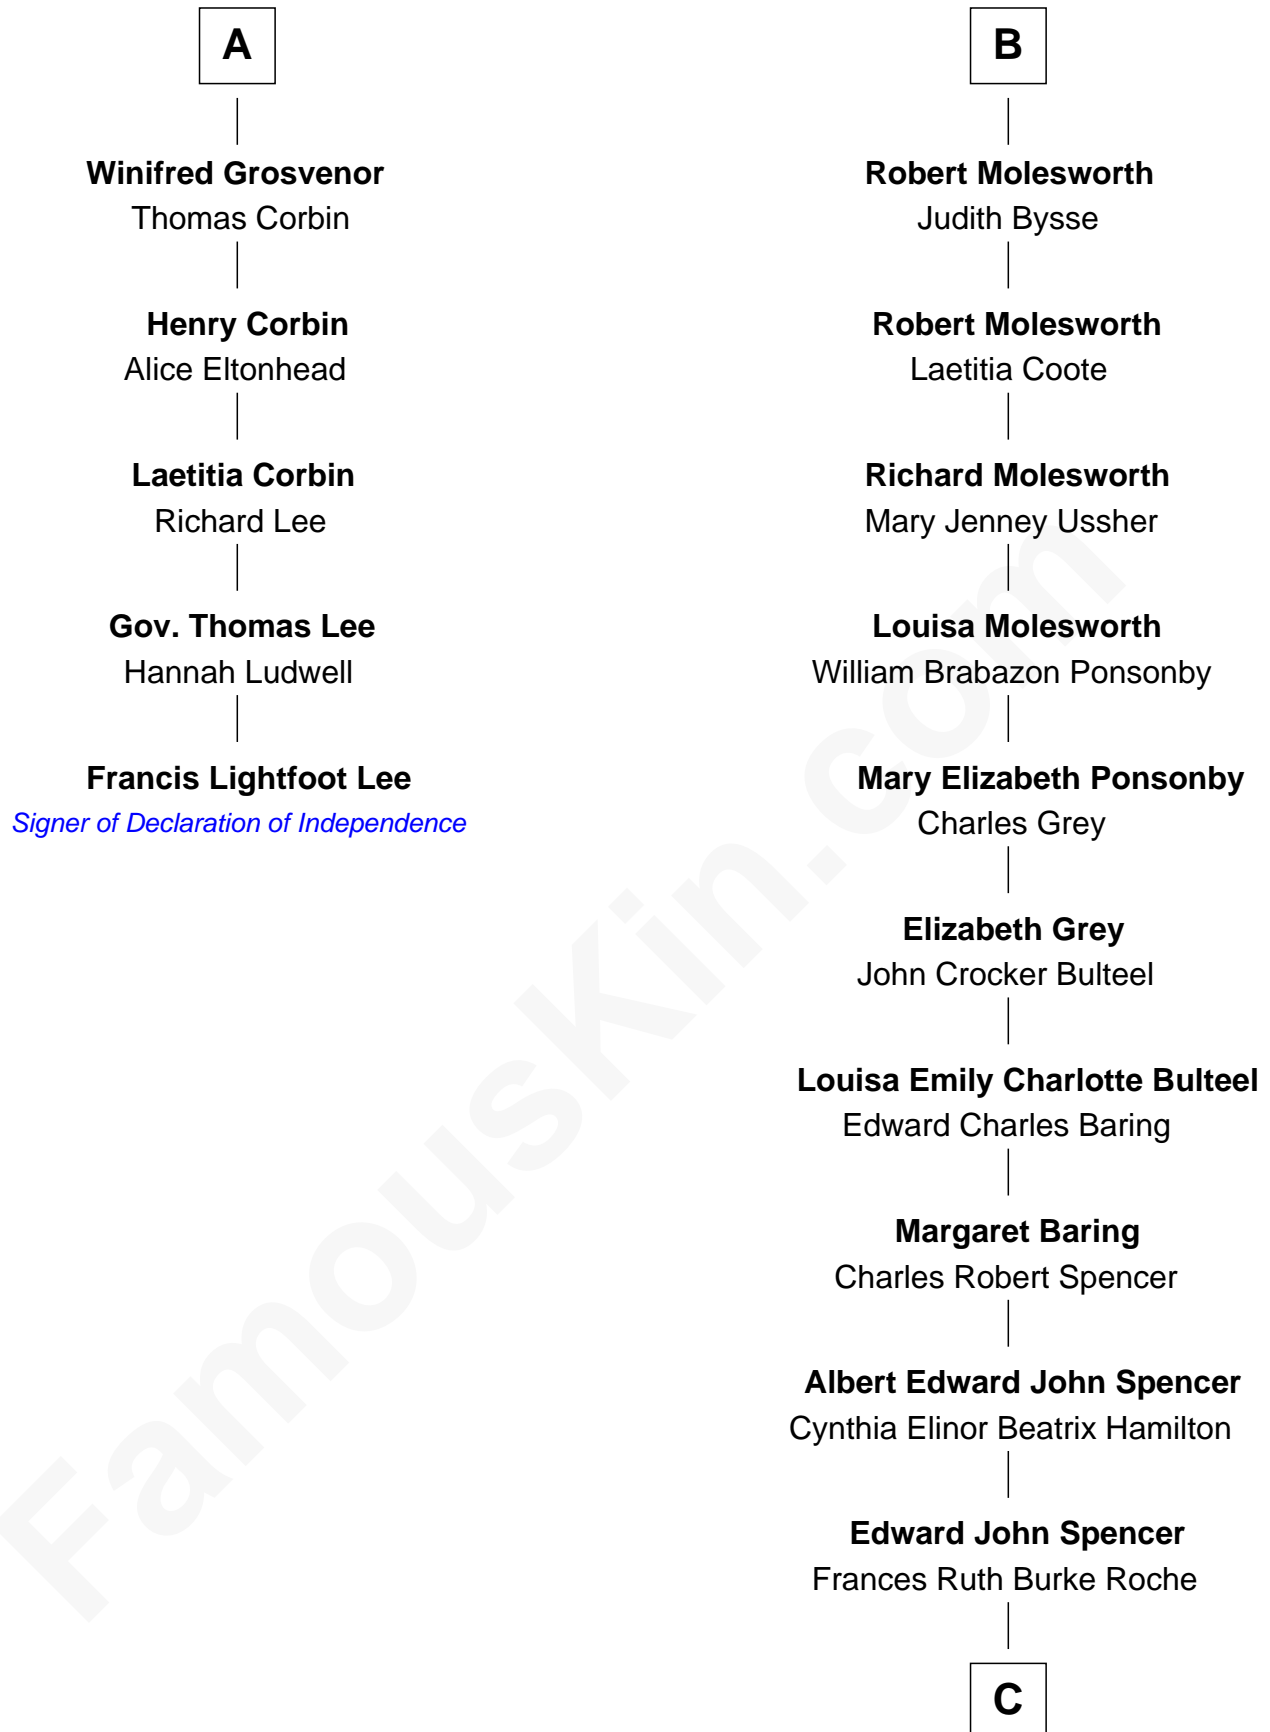

FamousKin.com

Relationship Chart of

Francis Lightfoot Lee

Signer of the Declaration of Independence

11th cousin 7 times removed of

Prince Harry
Duke of Sussex

Sir Robert Corbet
Margaret - - - - -

C

Princess Diana Frances Spencer
Charles III, King of the United Kingdom

Prince Harry
Duke of Sussex

FamousKin.com