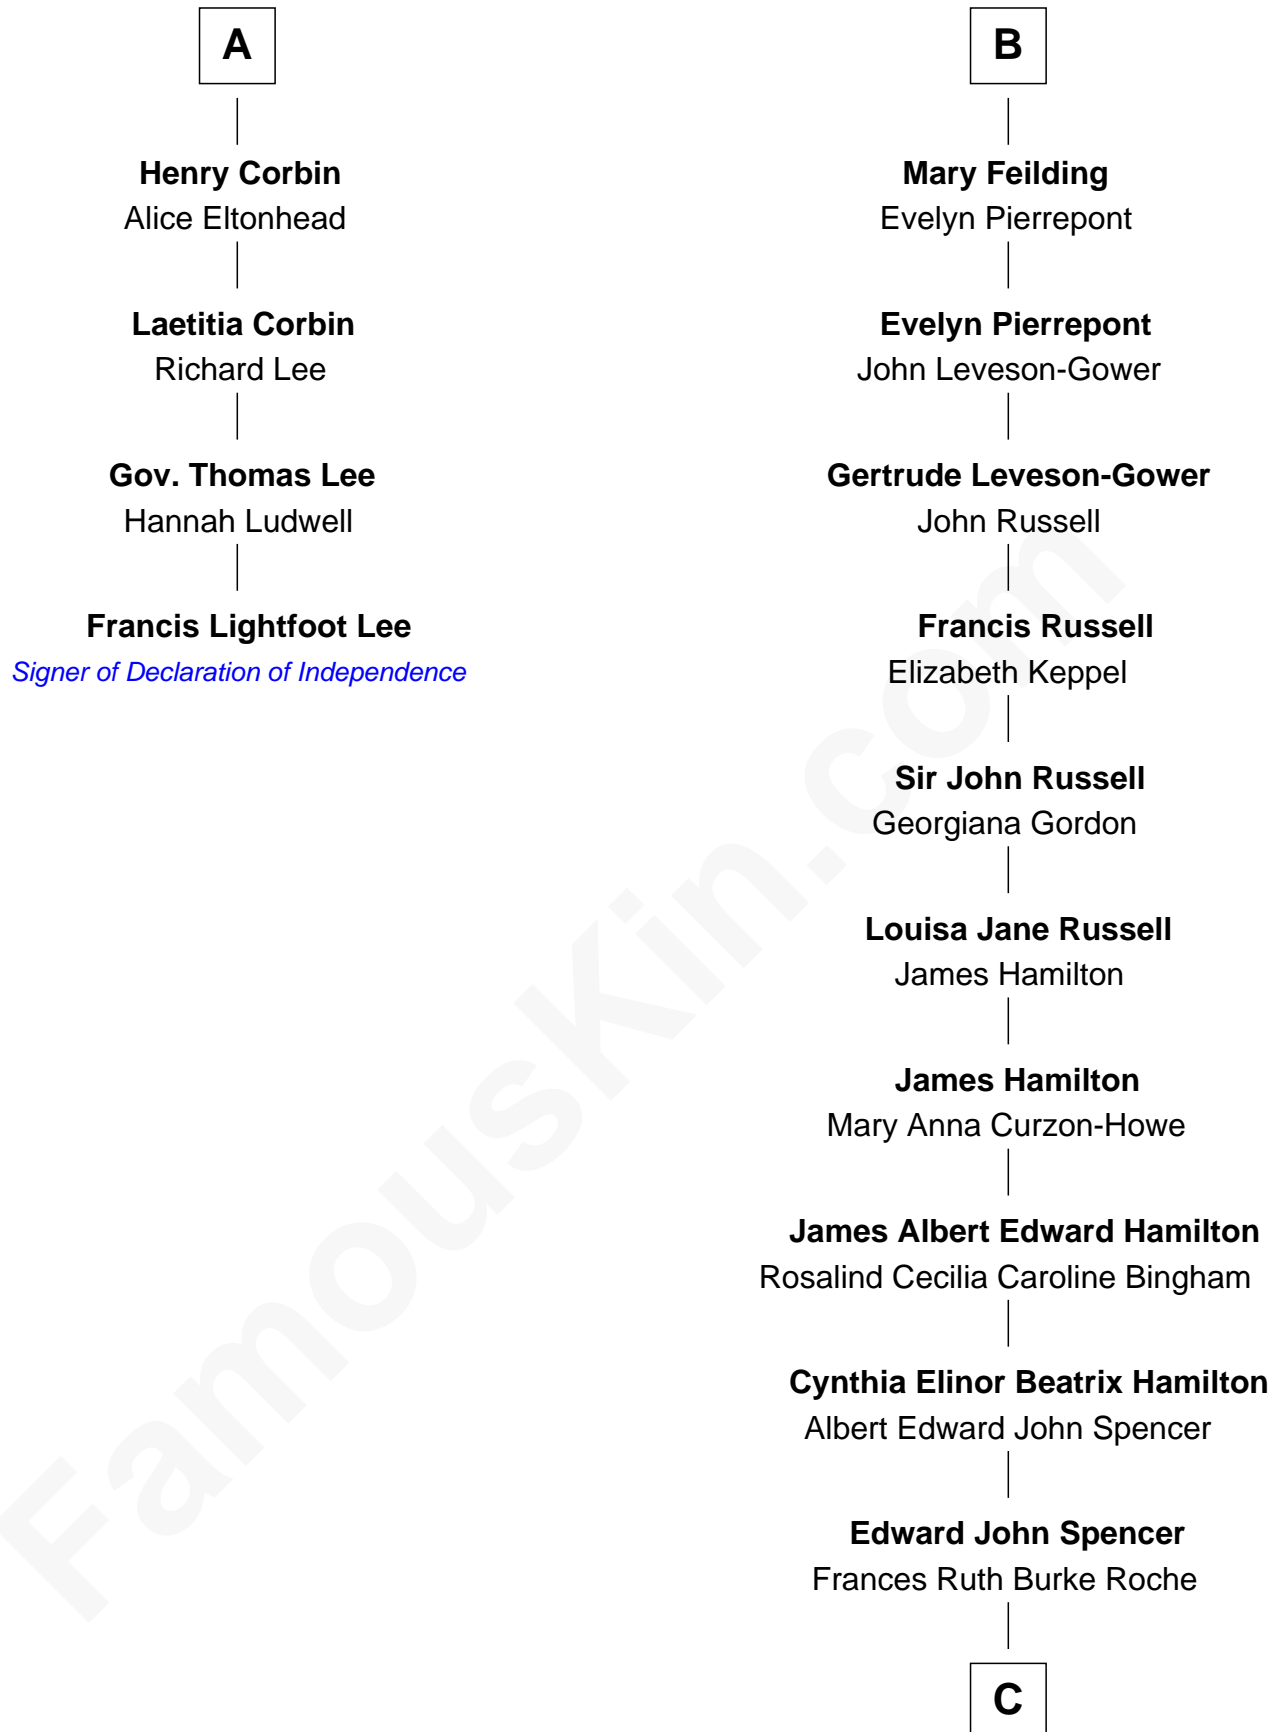

FamousKin.com

Relationship Chart of

Francis Lightfoot Lee

Signer of the Declaration of Independence

10th cousin 8 times removed of

Prince Harry
Duke of Sussex

John Aston
Elizabeth Delves

C