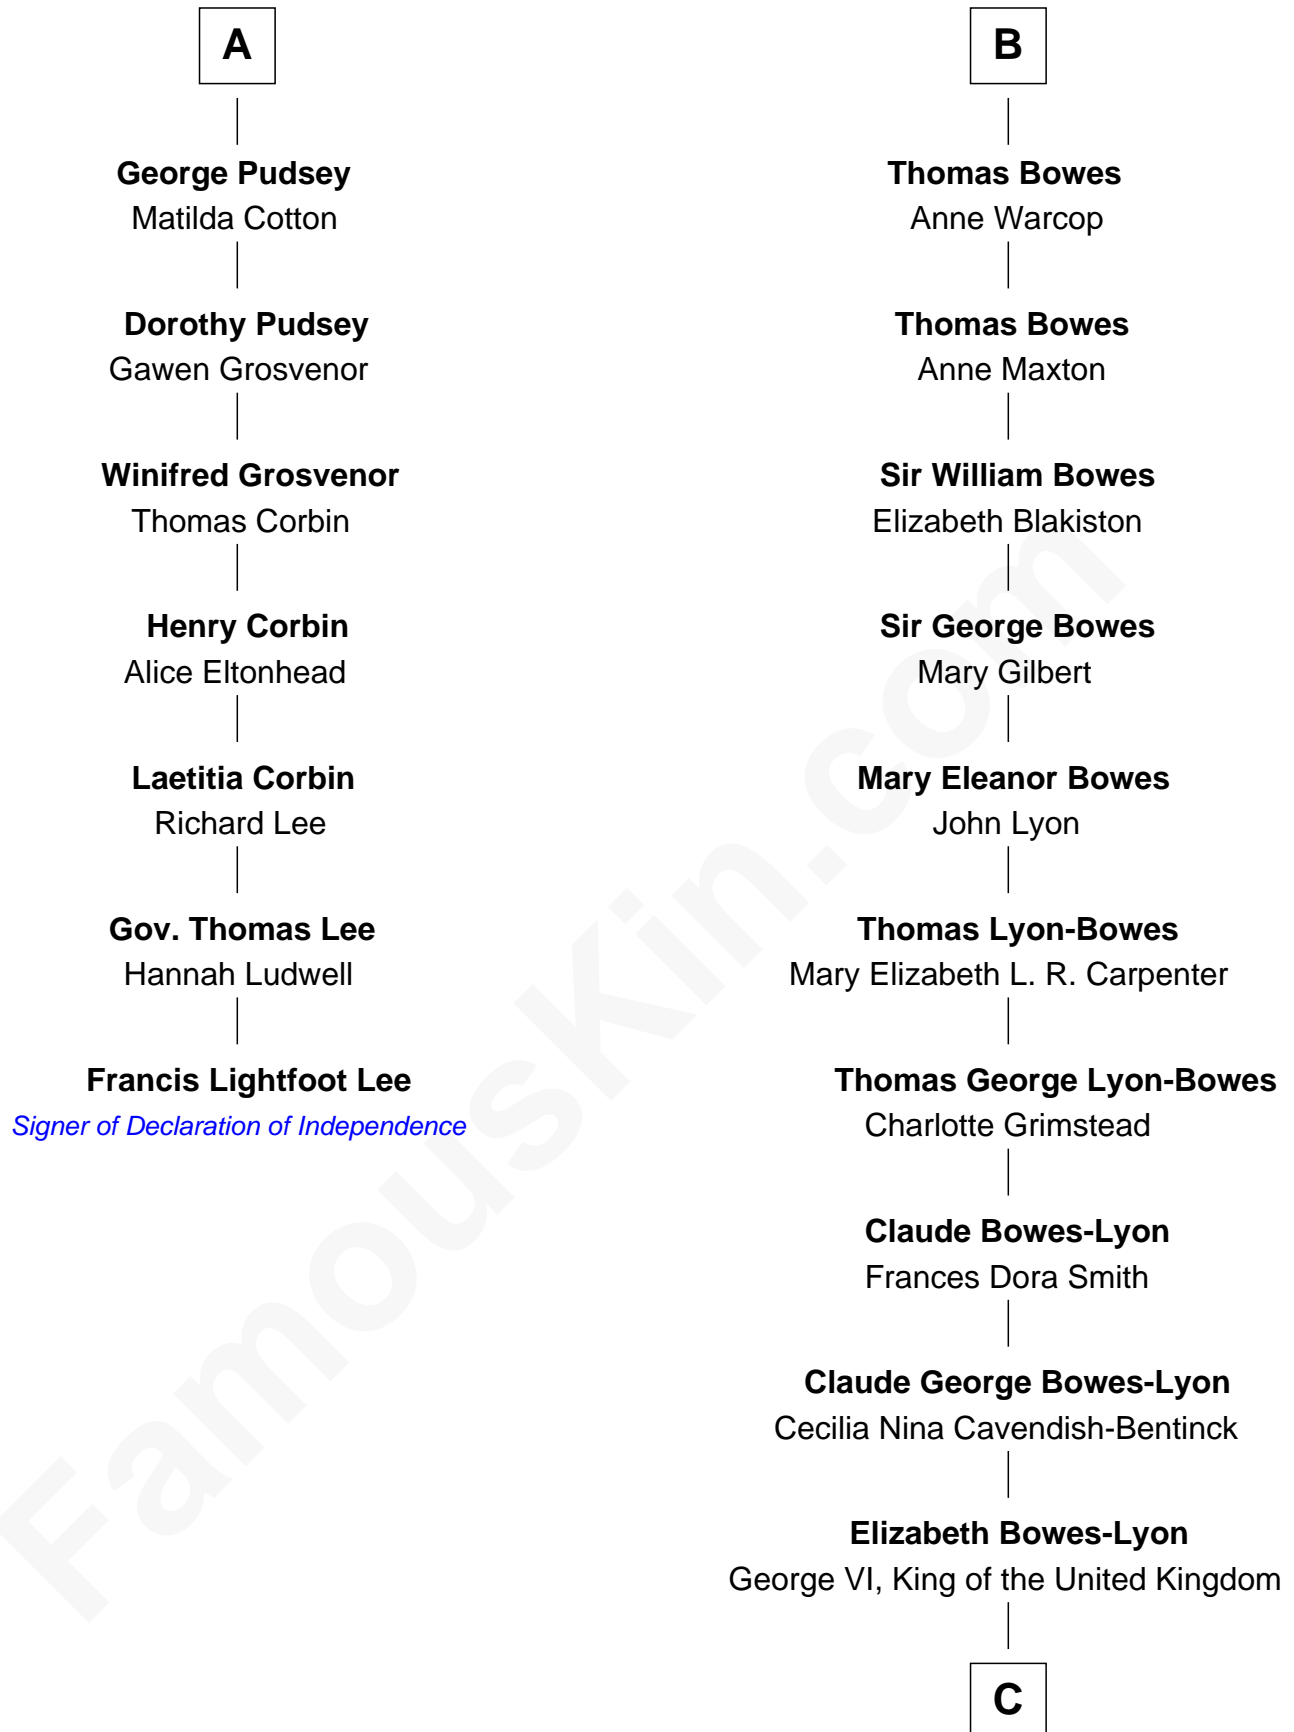

FamousKin.com

Relationship Chart of

Francis Lightfoot Lee

Signer of the Declaration of Independence

13th cousin 6 times removed of

Prince Harry
Duke of Sussex

C

Elizabeth II, Queen of the United Kingdom

Prince Philip of Edinburgh

Charles III, King of the United Kingdom

Princess Diana Frances Spencer

Prince Harry

Duke of Sussex

FamousKin.com