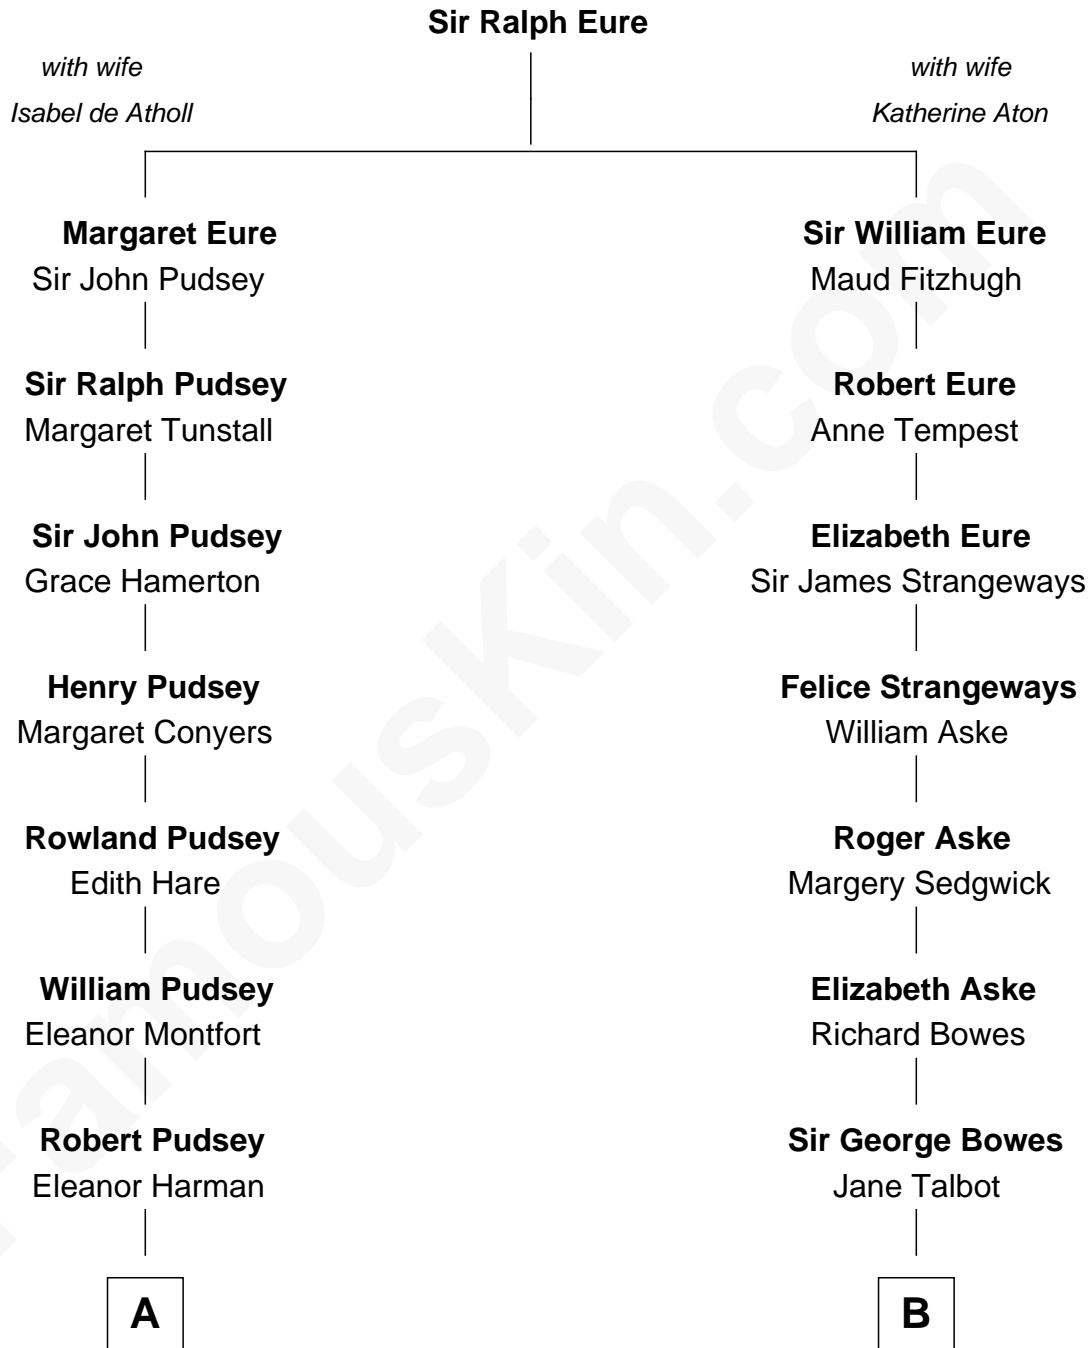

FamousKin.com

Relationship Chart of

Francis Lightfoot Lee

Signer of the Declaration of Independence

13th cousin 6 times removed of

Prince Harry
Duke of Sussex

C

Elizabeth II, Queen of the United Kingdom

Prince Philip of Edinburgh

Charles III, King of the United Kingdom

Princess Diana Frances Spencer

Prince Harry

Duke of Sussex

FamousKin.com