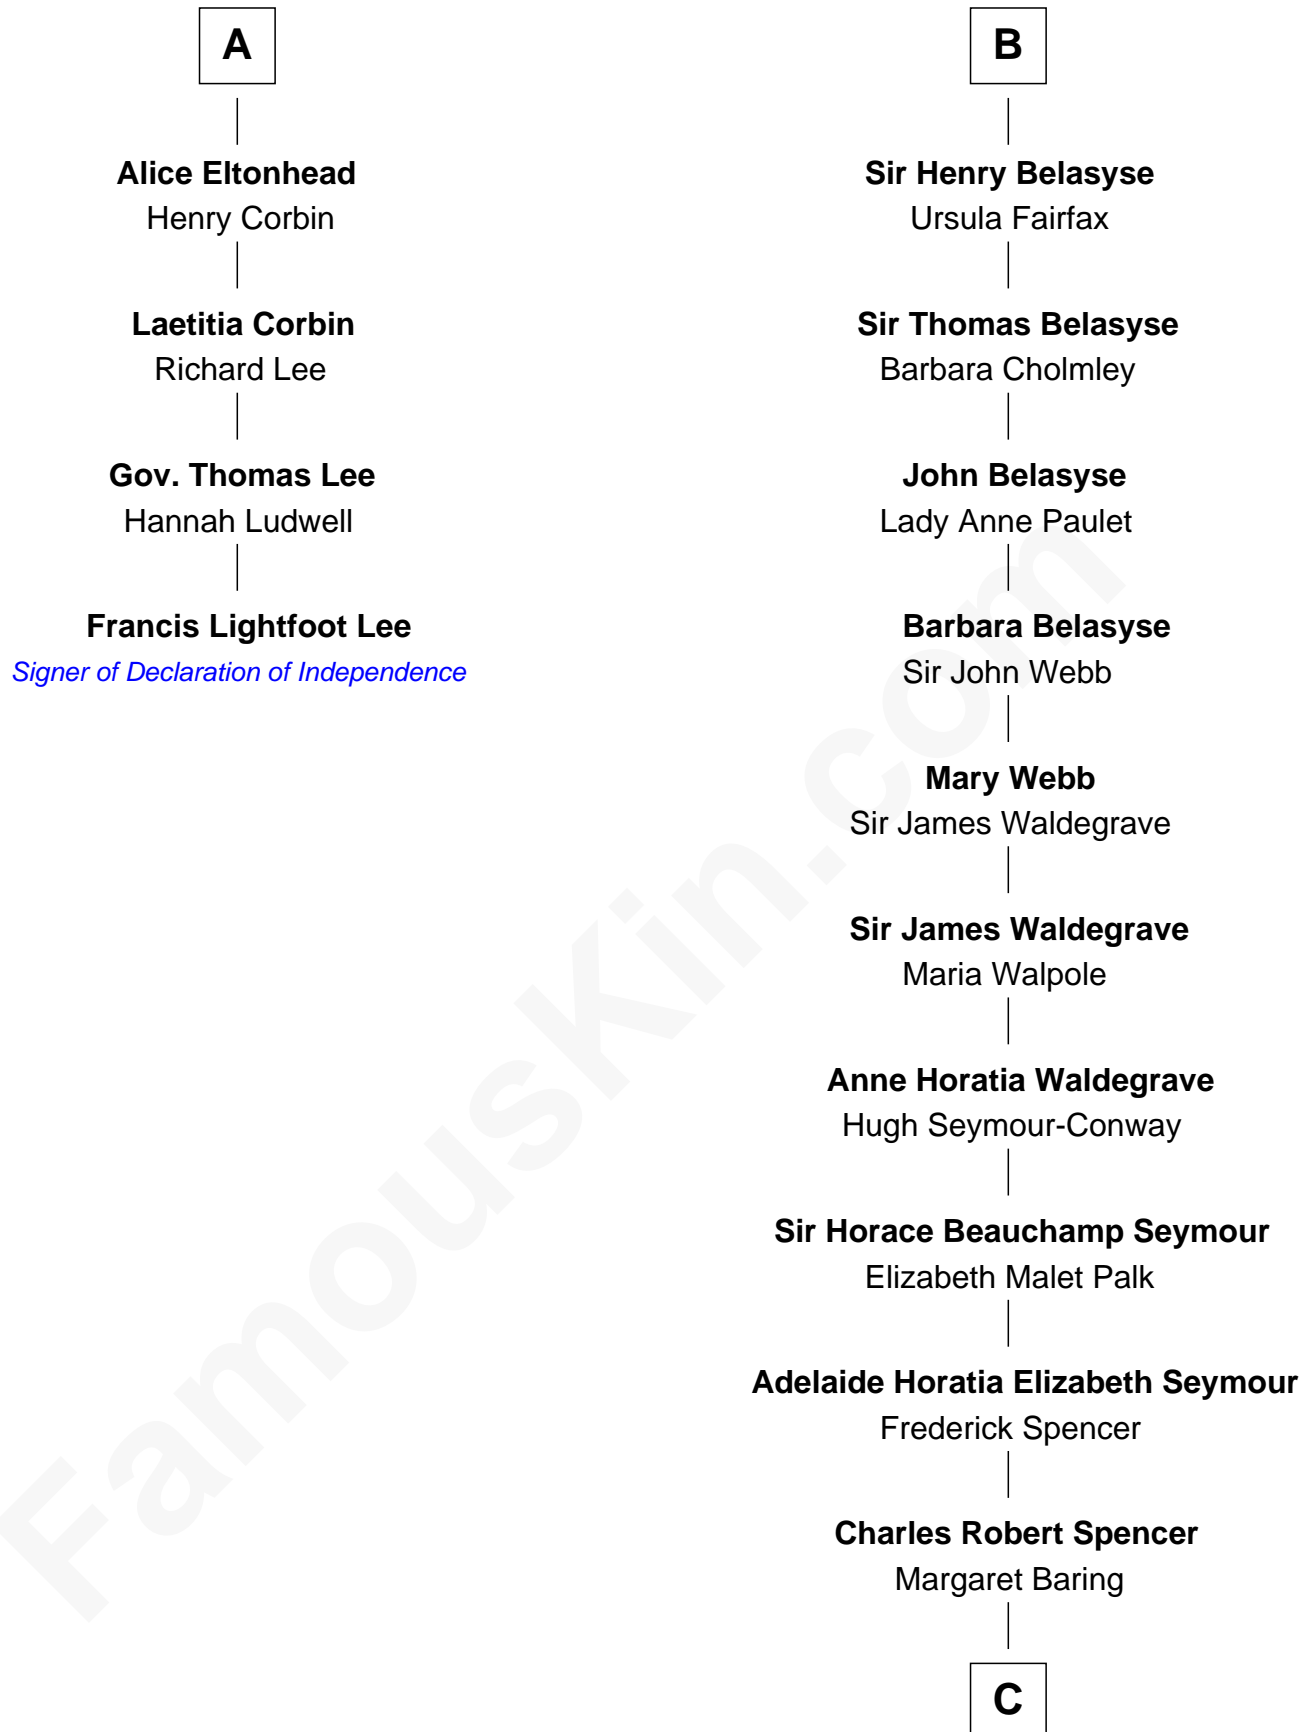

## Relationship Chart of

### Francis Lightfoot Lee

*Signer of the Declaration of Independence*

10th cousin 10 times removed of

**Prince Harry**  
*Duke of Sussex*

**Sir Nicholas Harington**  
Isabel English

C

**Albert Edward John Spencer**

Cynthia Elinor Beatrix Hamilton

**Edward John Spencer**

Frances Ruth Burke Roche

**Princess Diana Frances Spencer**

Charles III, King of the United Kingdom

**Prince Harry**

*Duke of Sussex*

FamousKin.com