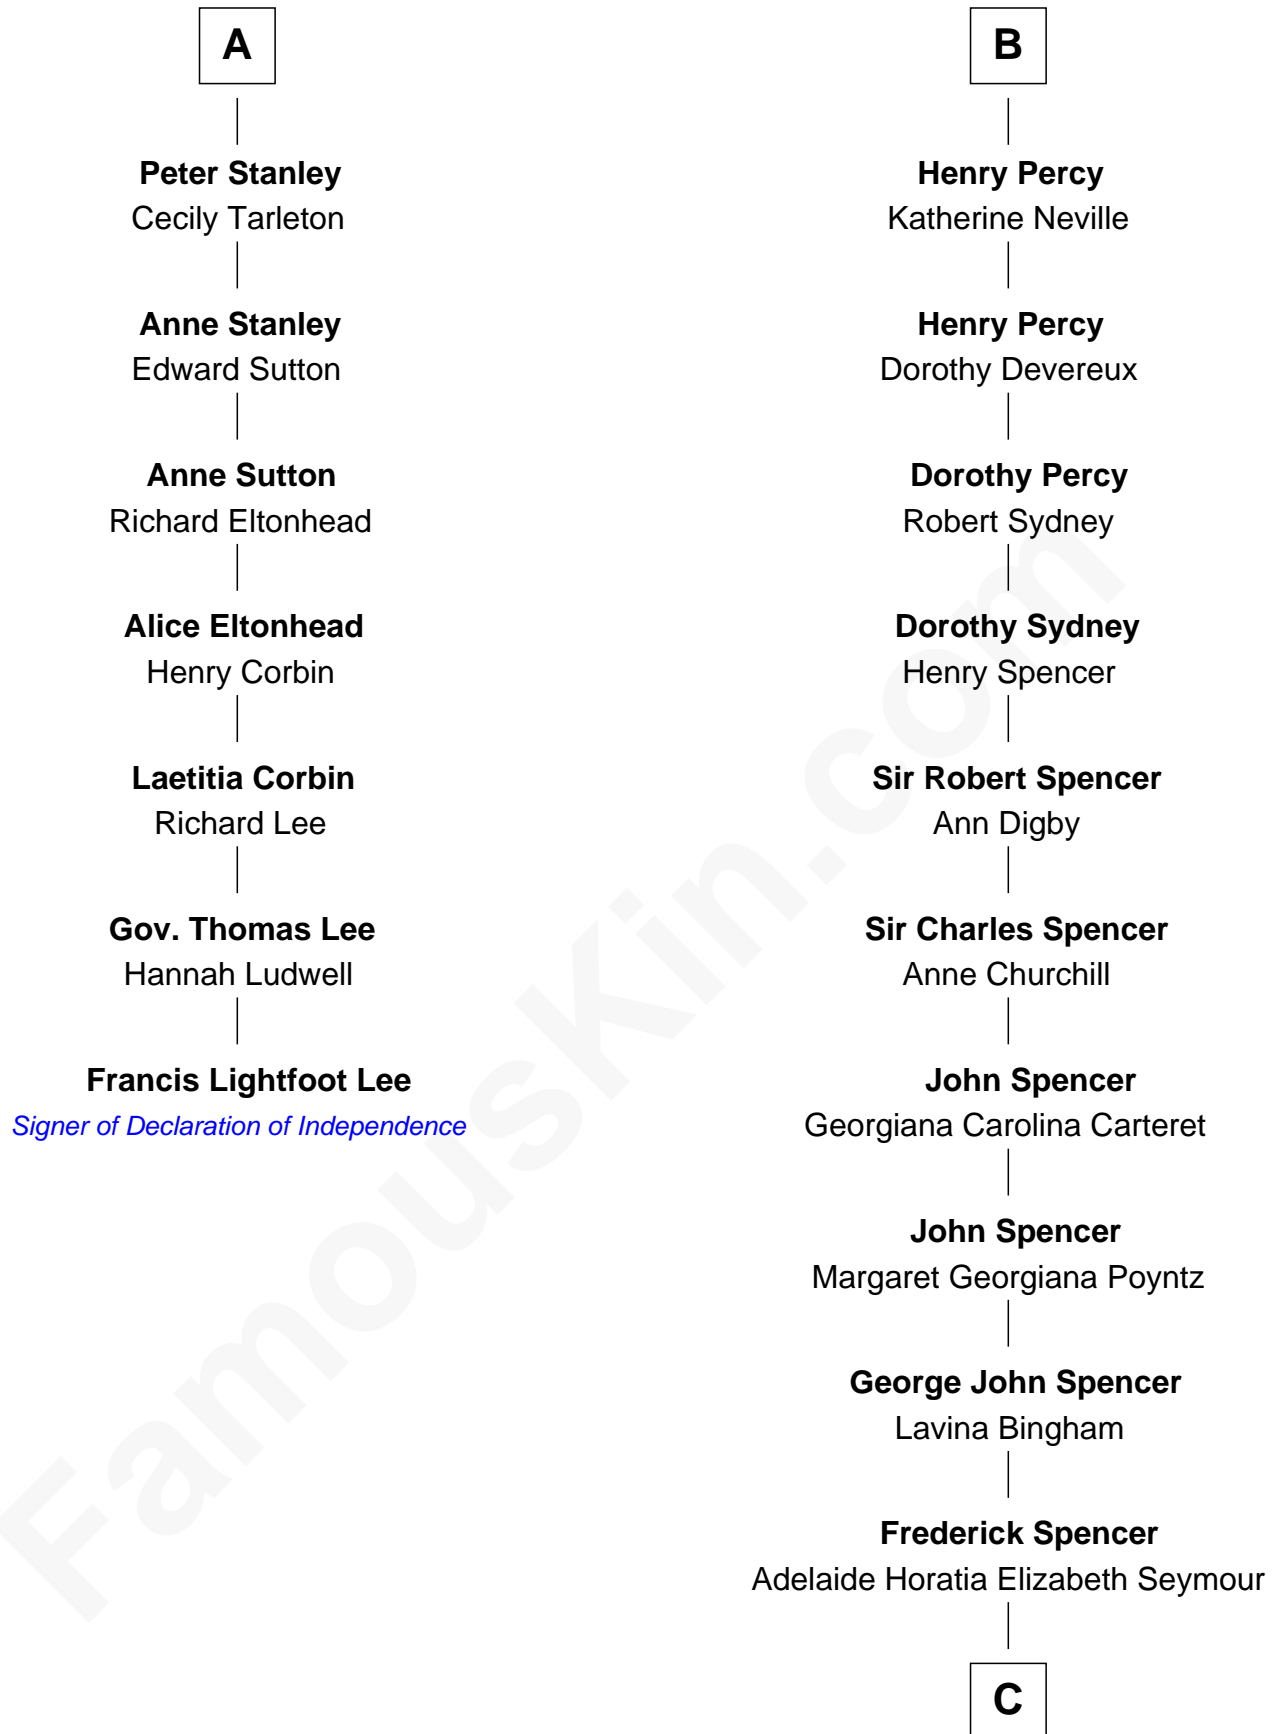

### Francis Lightfoot Lee

*Signer of the Declaration of Independence*

13th cousin 8 times removed of

**Prince Harry**  
*Duke of Sussex*

**Sir Robert de Holland**  
Maude la Zouche

**Maude de Holland**  
Sir Thomas de Swinnerton

**Thomas Holand**  
Joan Plantagenet

**Sir Robert de Swinnerton**  
Elizabeth de Beke

**Sir Thomas de Holand**  
Alice Fitzalan

**Maud de Swinnerton**  
Sir John Savage

**Margaret de Holand**  
Sir John Beaufort

**Mary Savage**  
William Stanley

**Edmund Beaufort**  
Eleanor Beauchamp

**William Stanley**  
Alice Hoghton

**Eleanor Beaufort**  
Sir Robert Spencer

**Sir William Stanley**  
Agnes Grosvenor

**Catherine Spencer**  
Henry Algernon Percy

**Sir William Stanley**  
Anne Harington

**Sir Thomas Percy**  
Eleanor Harbottle

**A**

**B**

**C**

**Charles Robert Spencer**

Margaret Baring

**Albert Edward John Spencer**