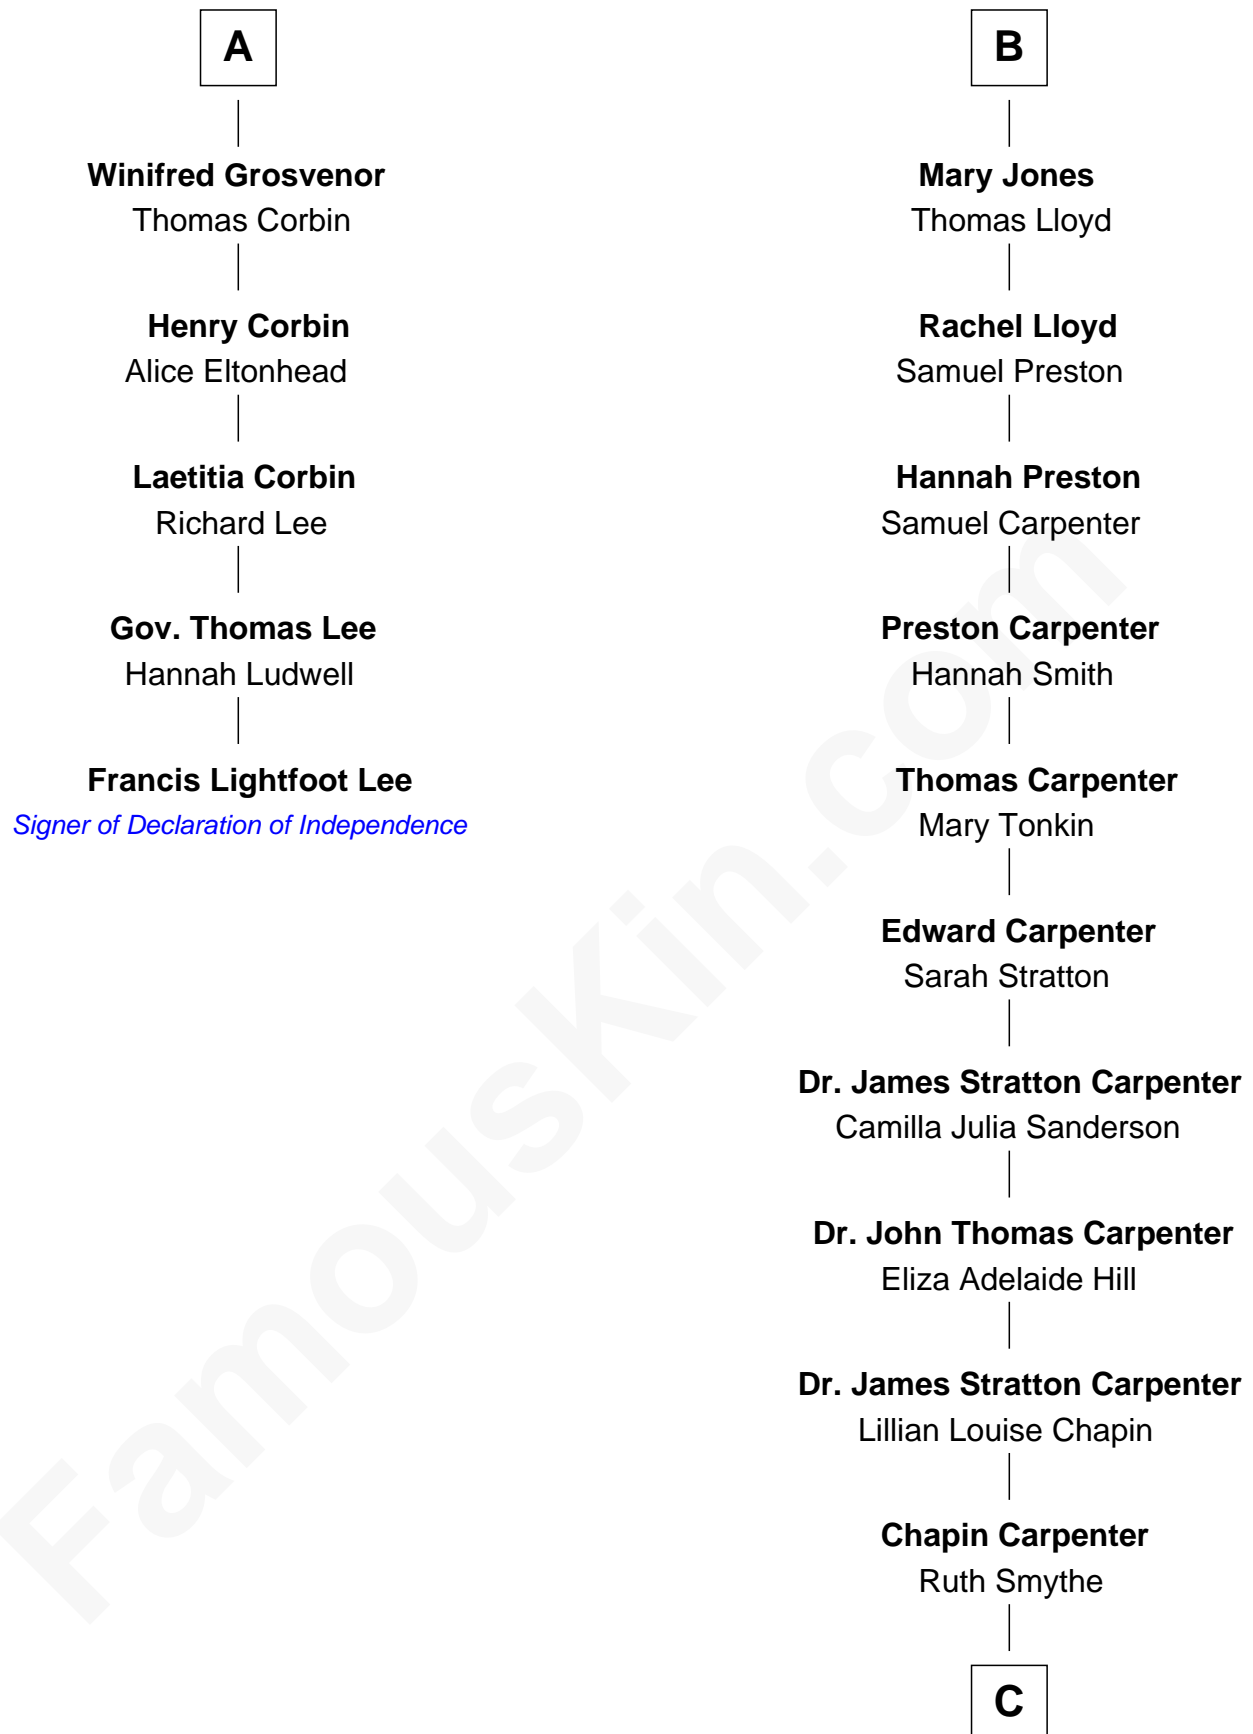

FamousKin.com

Relationship Chart of

Francis Lightfoot Lee

Signer of the Declaration of Independence

11th cousin 7 times removed of

Mary Chapin Carpenter

Singer and Songwriter

Sir Robert Corbet

Margaret - - - - -

C

Chapin Carpenter
Mary Bowie Robertson

Mary Chapin Carpenter
Singer and Songwriter

FamousKin.com