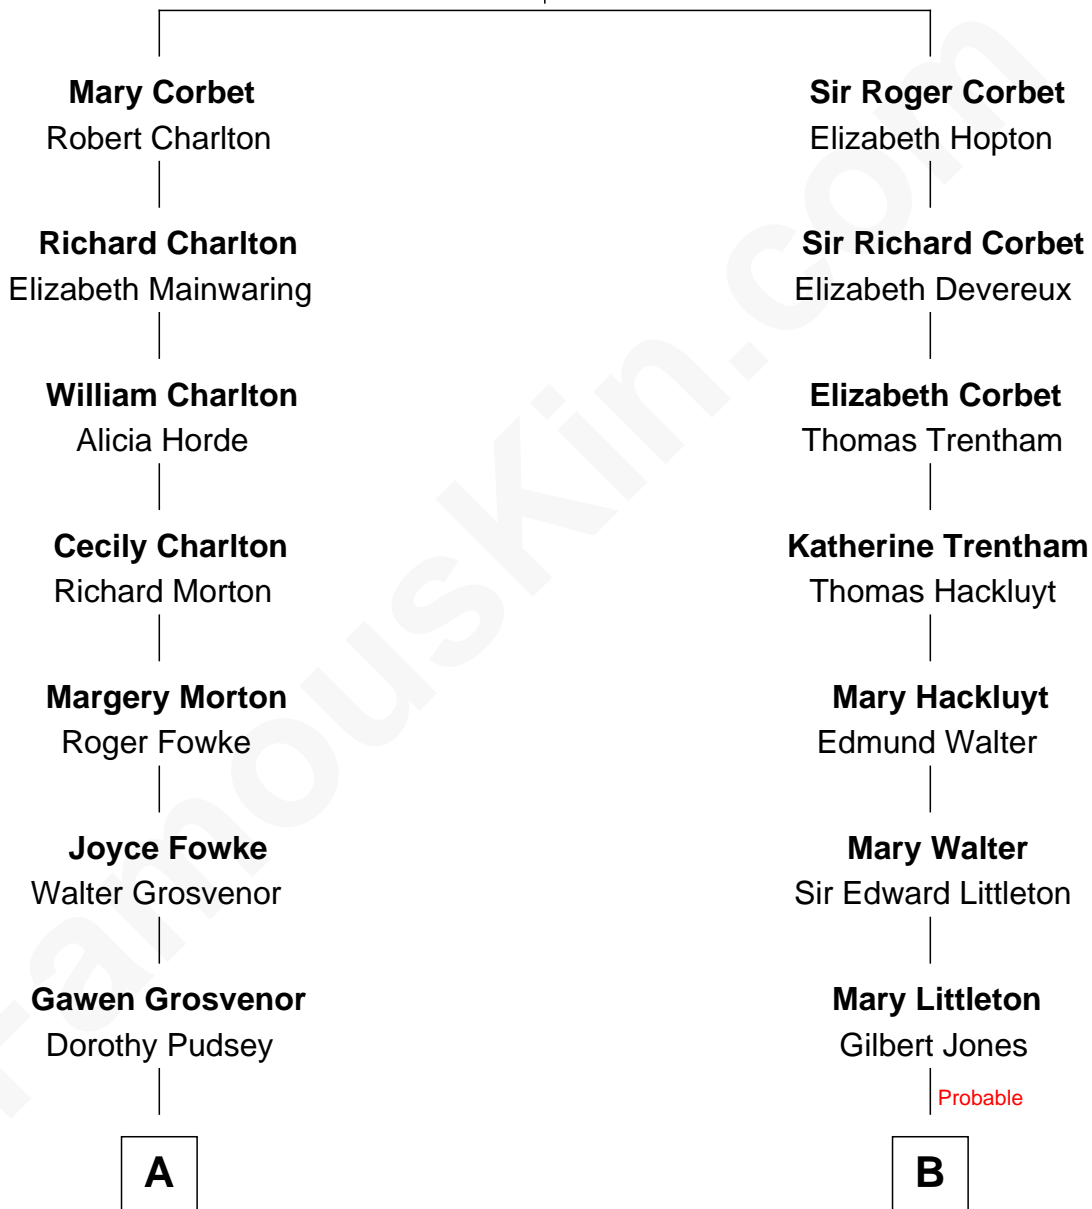

FamousKin.com

Relationship Chart of

Francis Lightfoot Lee

Signer of the Declaration of Independence

11th cousin 7 times removed of

Mary Chapin Carpenter

Singer and Songwriter

Sir Robert Corbet

Margaret - - - - -

C

Chapin Carpenter
Mary Bowie Robertson

Mary Chapin Carpenter
Singer and Songwriter

FamousKin.com