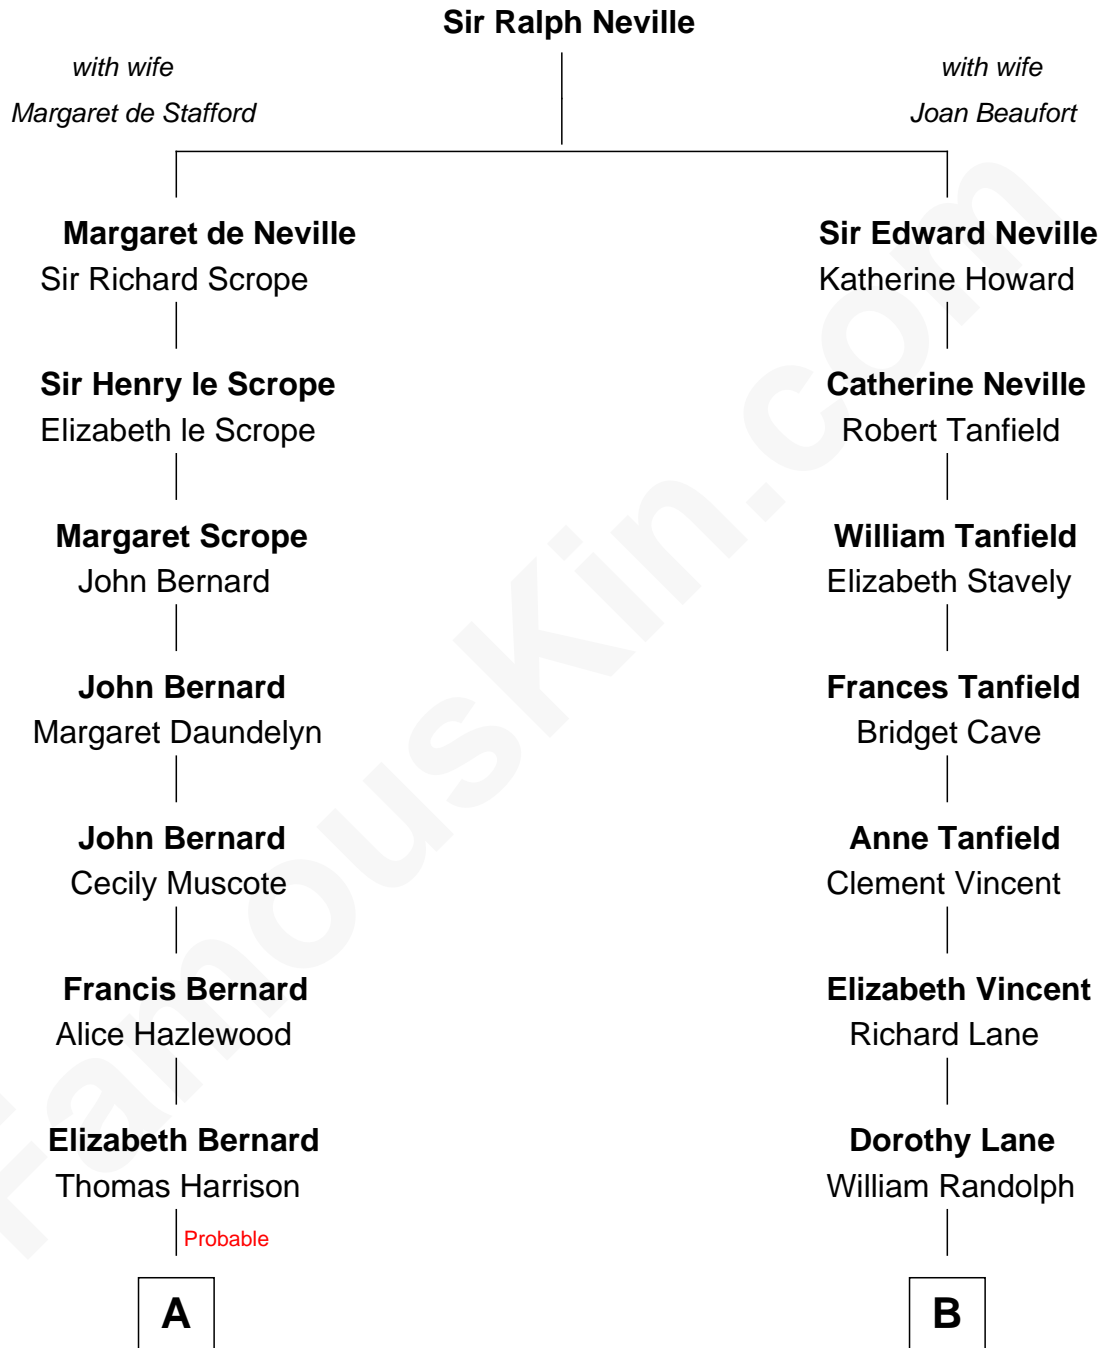

FamousKin.com

Relationship Chart of

Francis Lightfoot Lee

Signer of the Declaration of Independence

11th cousin 7 times removed of

Mary Chapin Carpenter

Singer and Songwriter