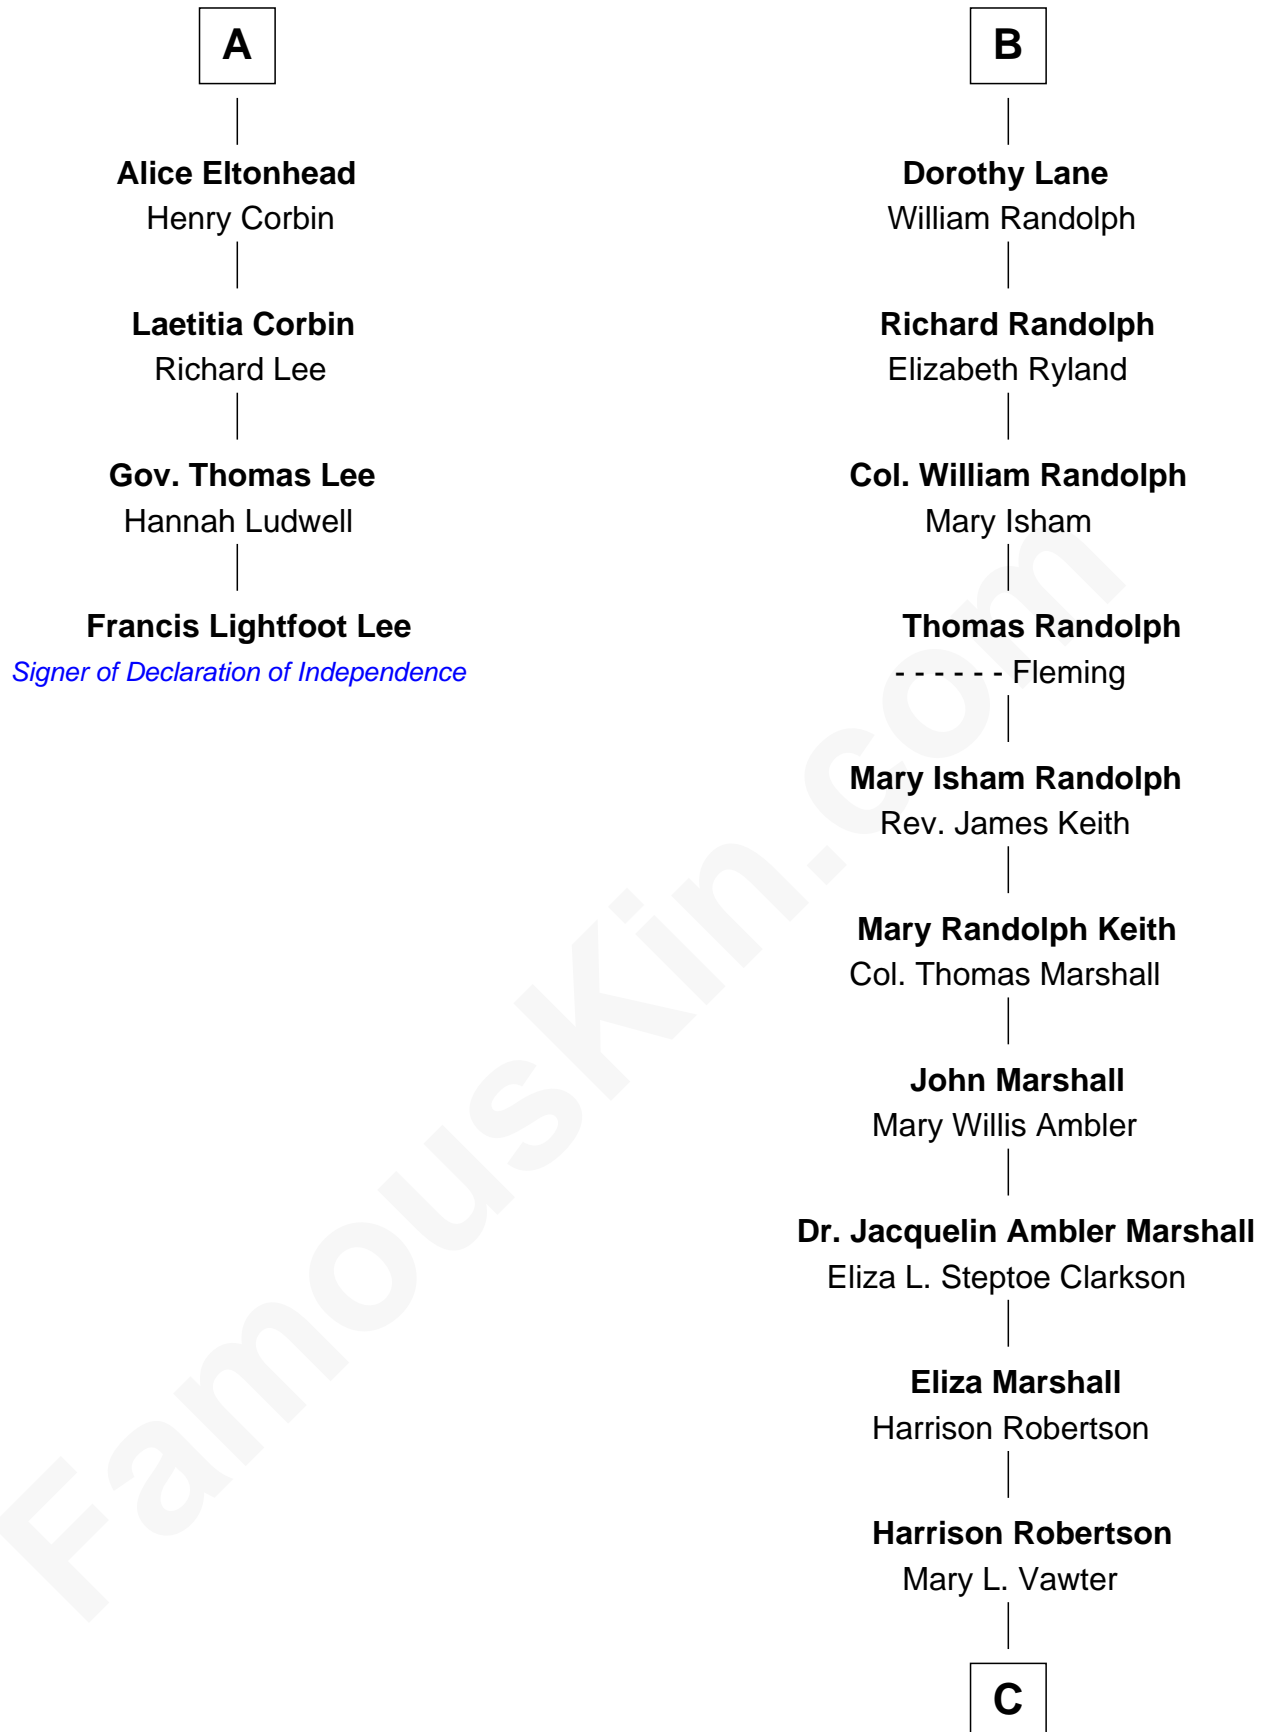

FamousKin.com

Relationship Chart of

Francis Lightfoot Lee

Signer of the Declaration of Independence

10th cousin 9 times removed of

Mary Chapin Carpenter
Singer and Songwriter

C

Harrison Marshall Robertson