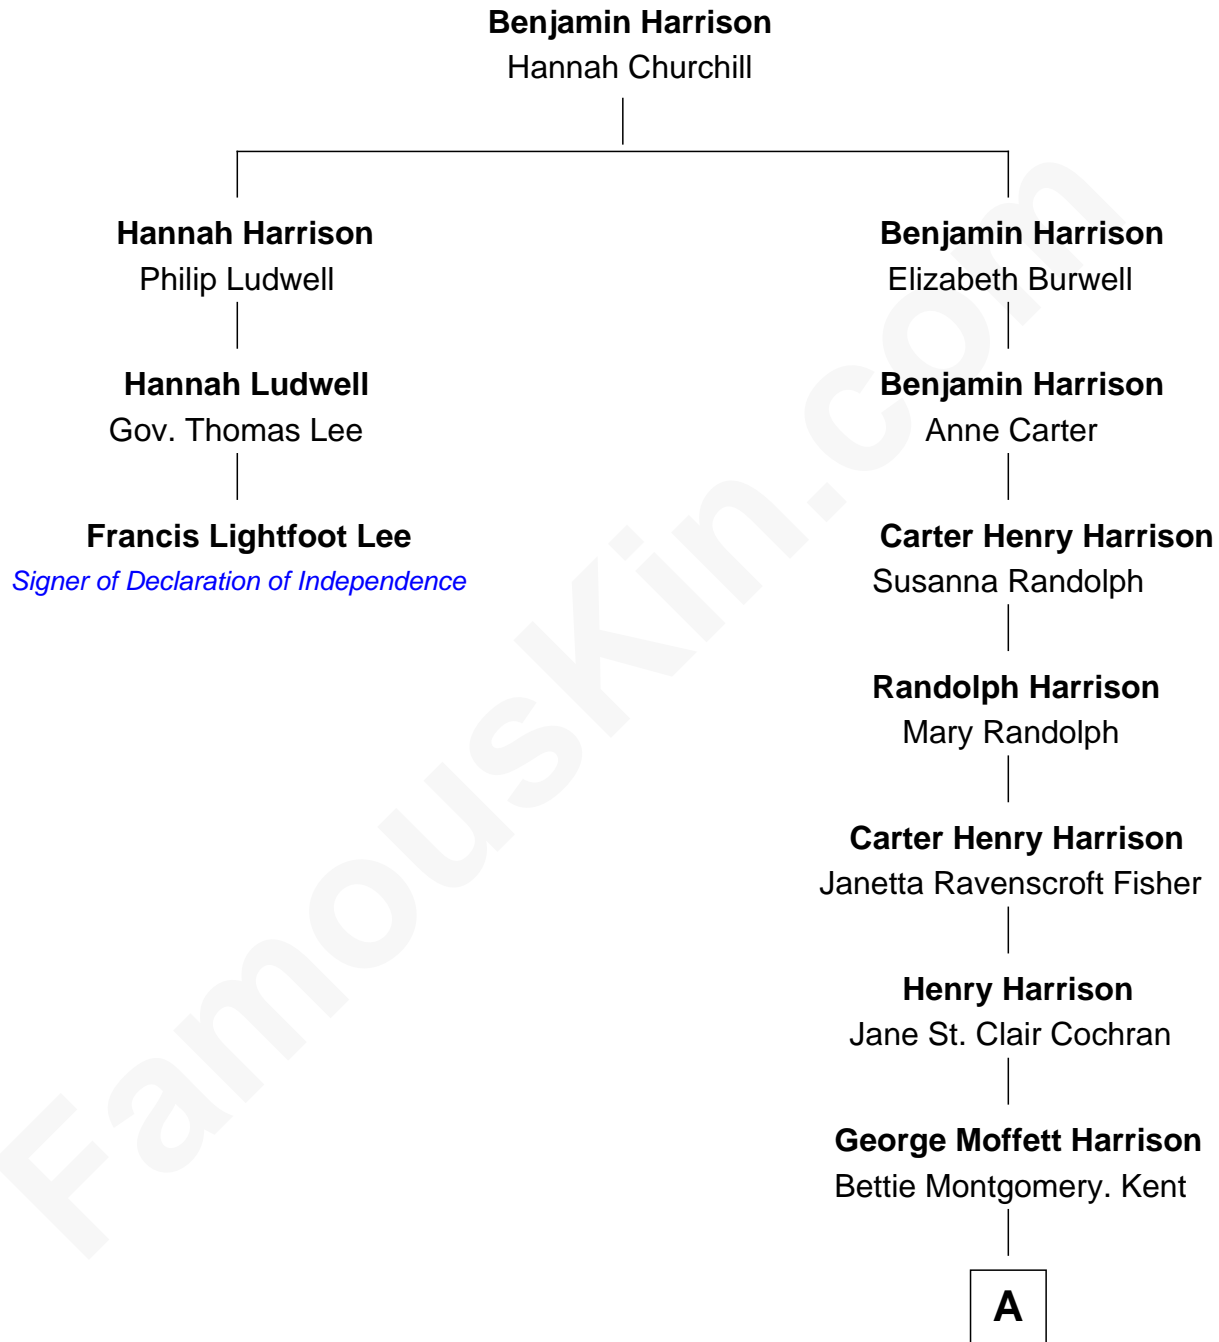

FamousKin.com

Relationship Chart of

Francis Lightfoot Lee

Signer of the Declaration of Independence

2nd cousin 8 times removed of

Edward Norton

Movie Actor

A

—
Joseph Kent Harrison
Cornelia Long Somerville

—
Betty Kent Harrison
Edward Mower Norton

—
Edward Mower Norton
Lydia Robinson Rouse

—
Edward Norton
Movie Actor