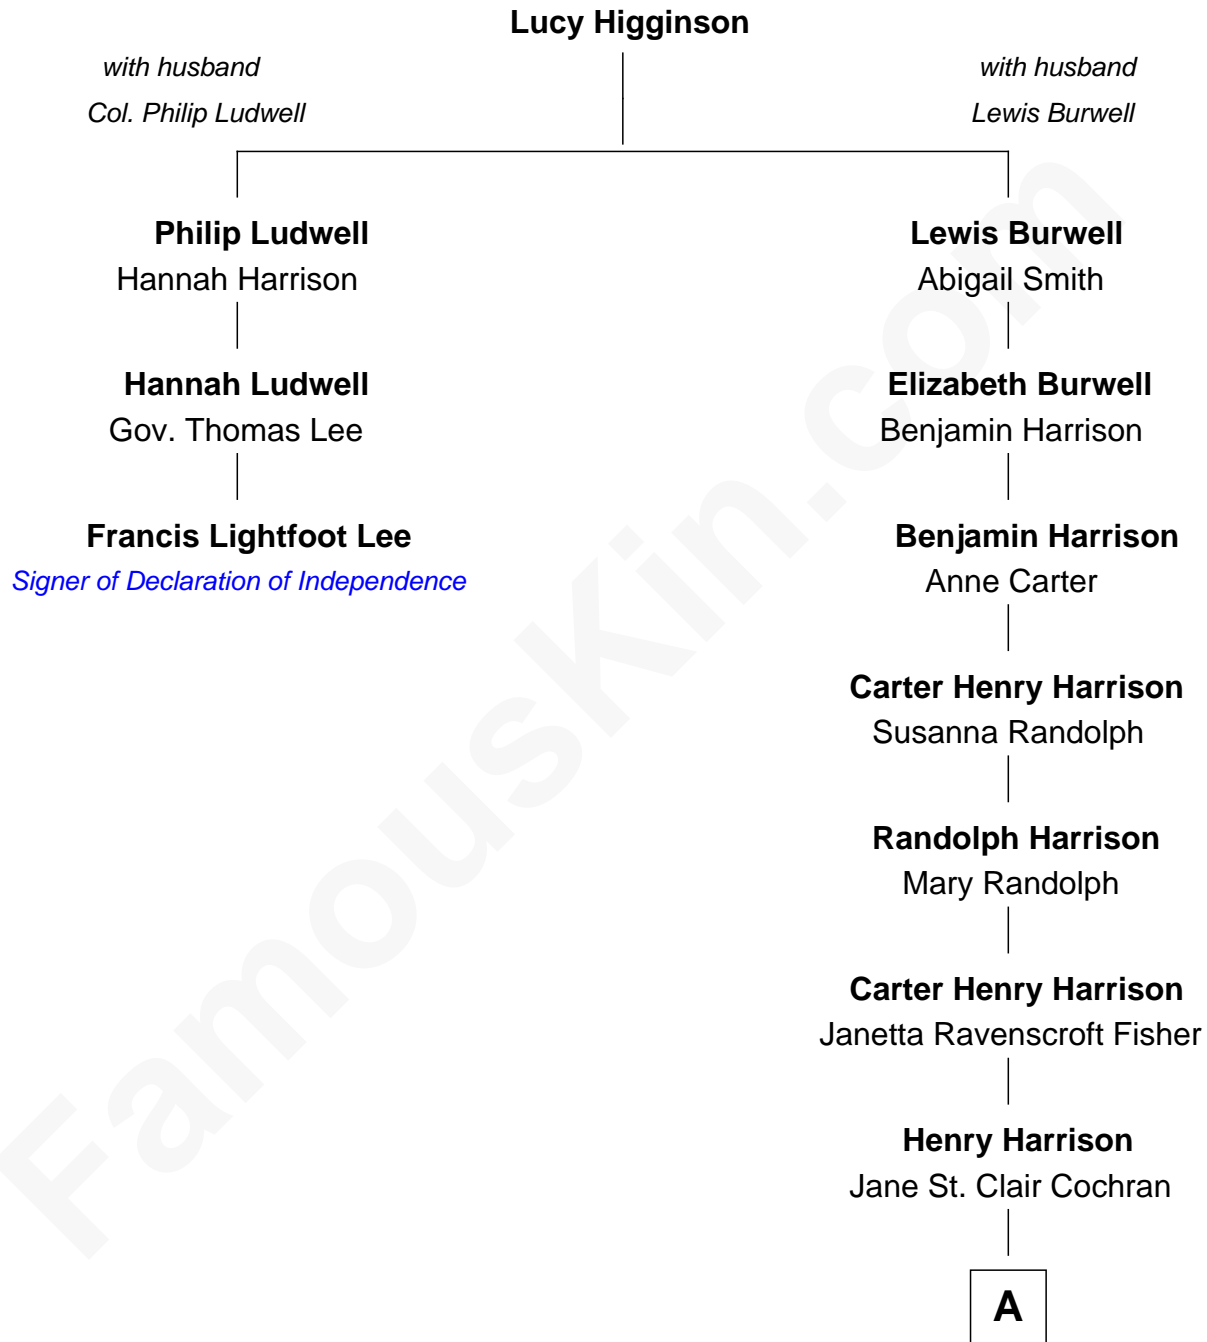

FamousKin.com

Relationship Chart of

Francis Lightfoot Lee

Signer of the Declaration of Independence

2nd cousin 9 times removed of

Edward Norton

Movie Actor

A

George Moffett Harrison

Bettie Montgomery. Kent

Joseph Kent Harrison

Cornelia Long Somerville

Betty Kent Harrison

Edward Mower Norton

Edward Mower Norton

Lydia Robinson Rouse

Edward Norton

Movie Actor