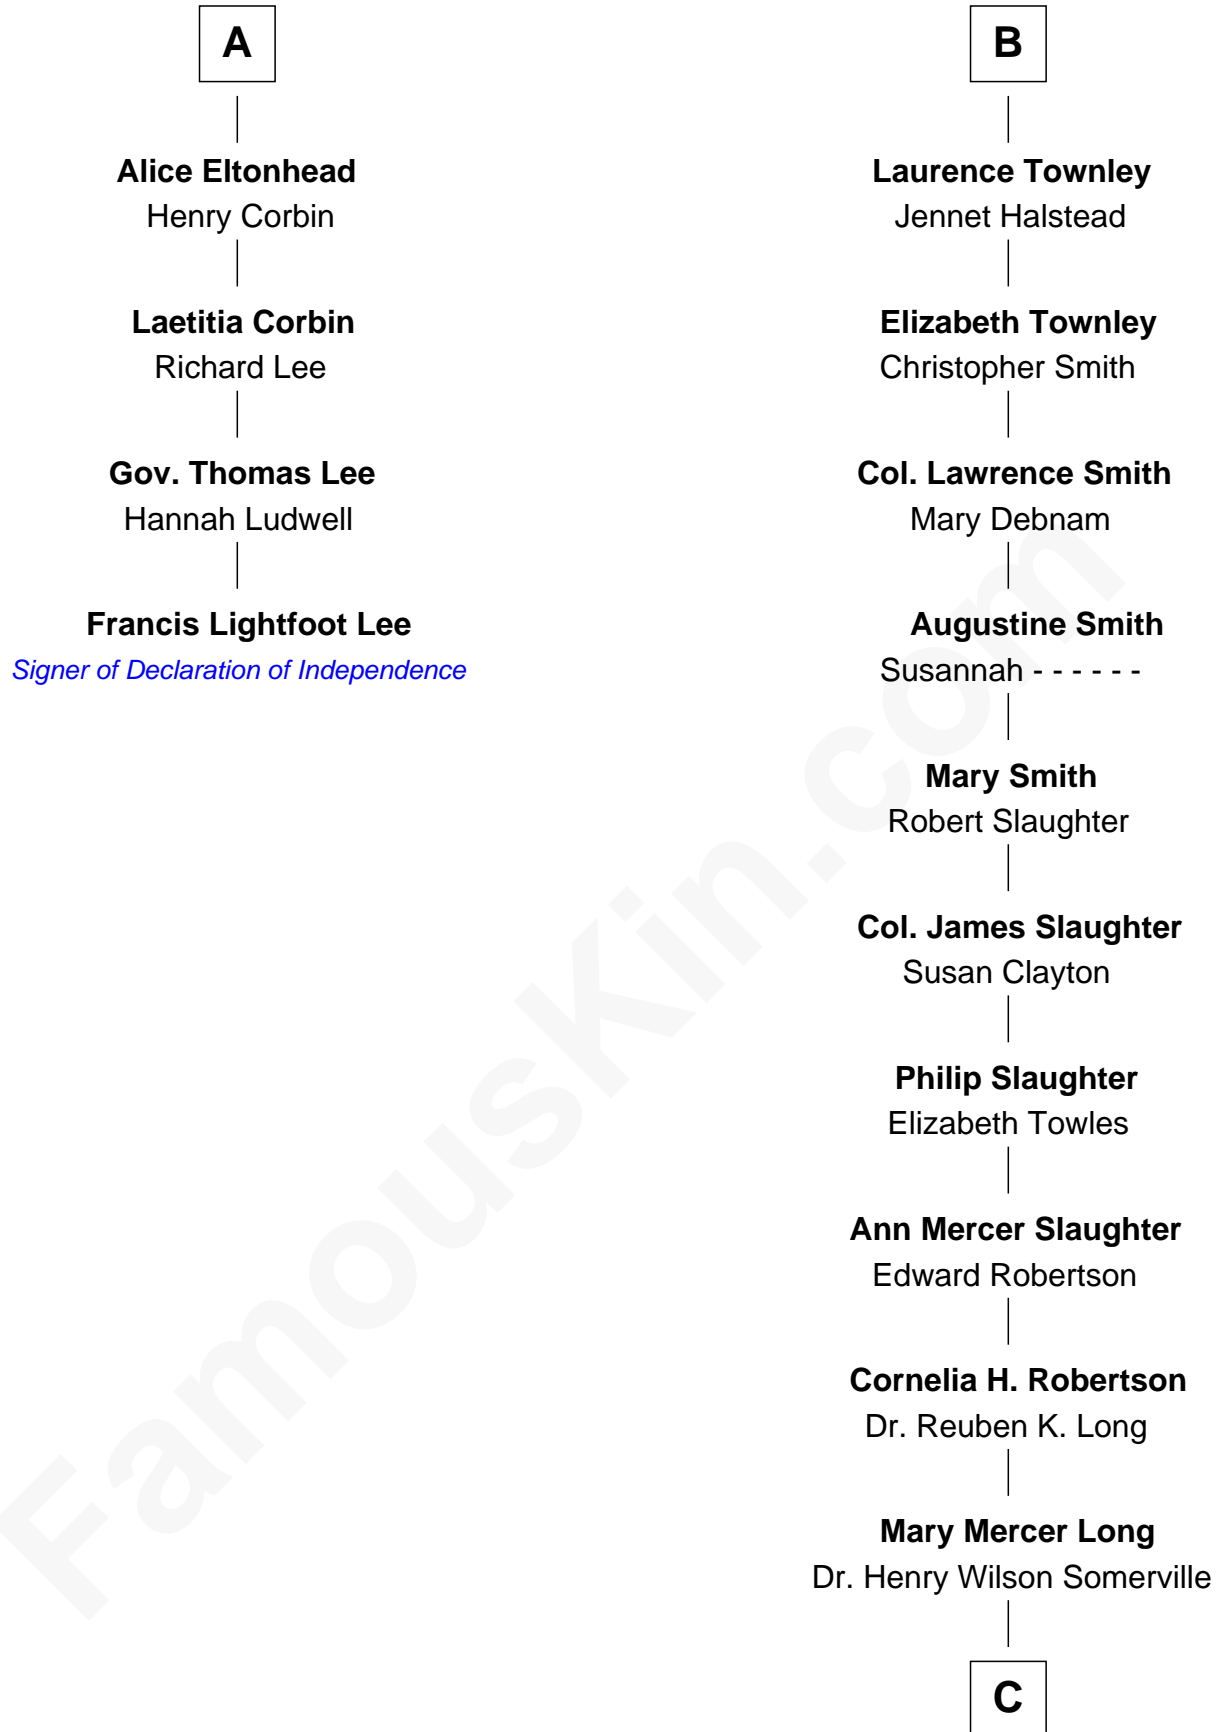

FamousKin.com

Relationship Chart of

Francis Lightfoot Lee

Signer of the Declaration of Independence

10th cousin 10 times removed of

Edward Norton

Movie Actor

Sir Nicholas Harington

Isabel English

C

—
Cornelia Long Somerville

Joseph Kent Harrison

—
Betty Kent Harrison

Edward Mower Norton

—
Edward Mower Norton

Lydia Robinson Rouse

—
Edward Norton

Movie Actor