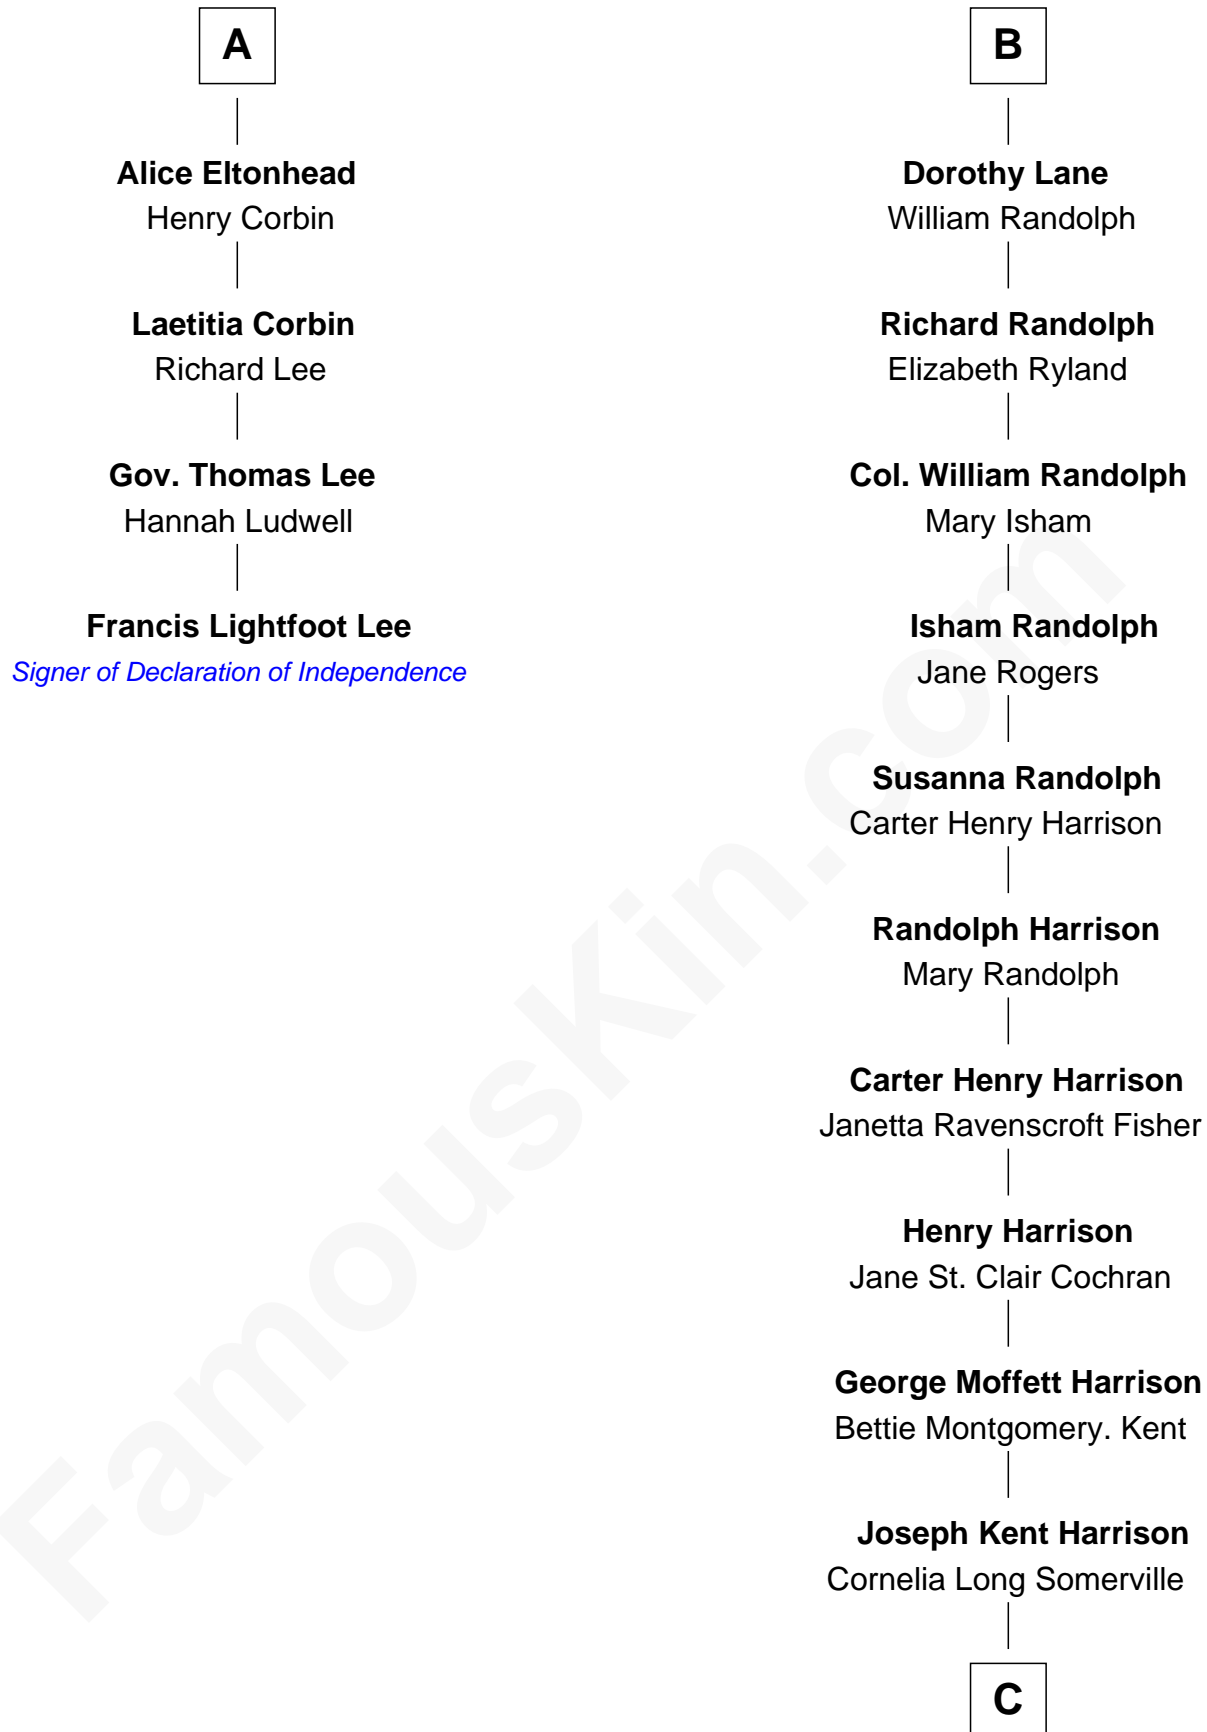

FamousKin.com

Relationship Chart of

Francis Lightfoot Lee

Signer of the Declaration of Independence

10th cousin 9 times removed of

Edward Norton

Movie Actor

C

Betty Kent Harrison
Edward Mower Norton

Edward Mower Norton
Lydia Robinson Rouse

Edward Norton
Movie Actor

FamousKin.com