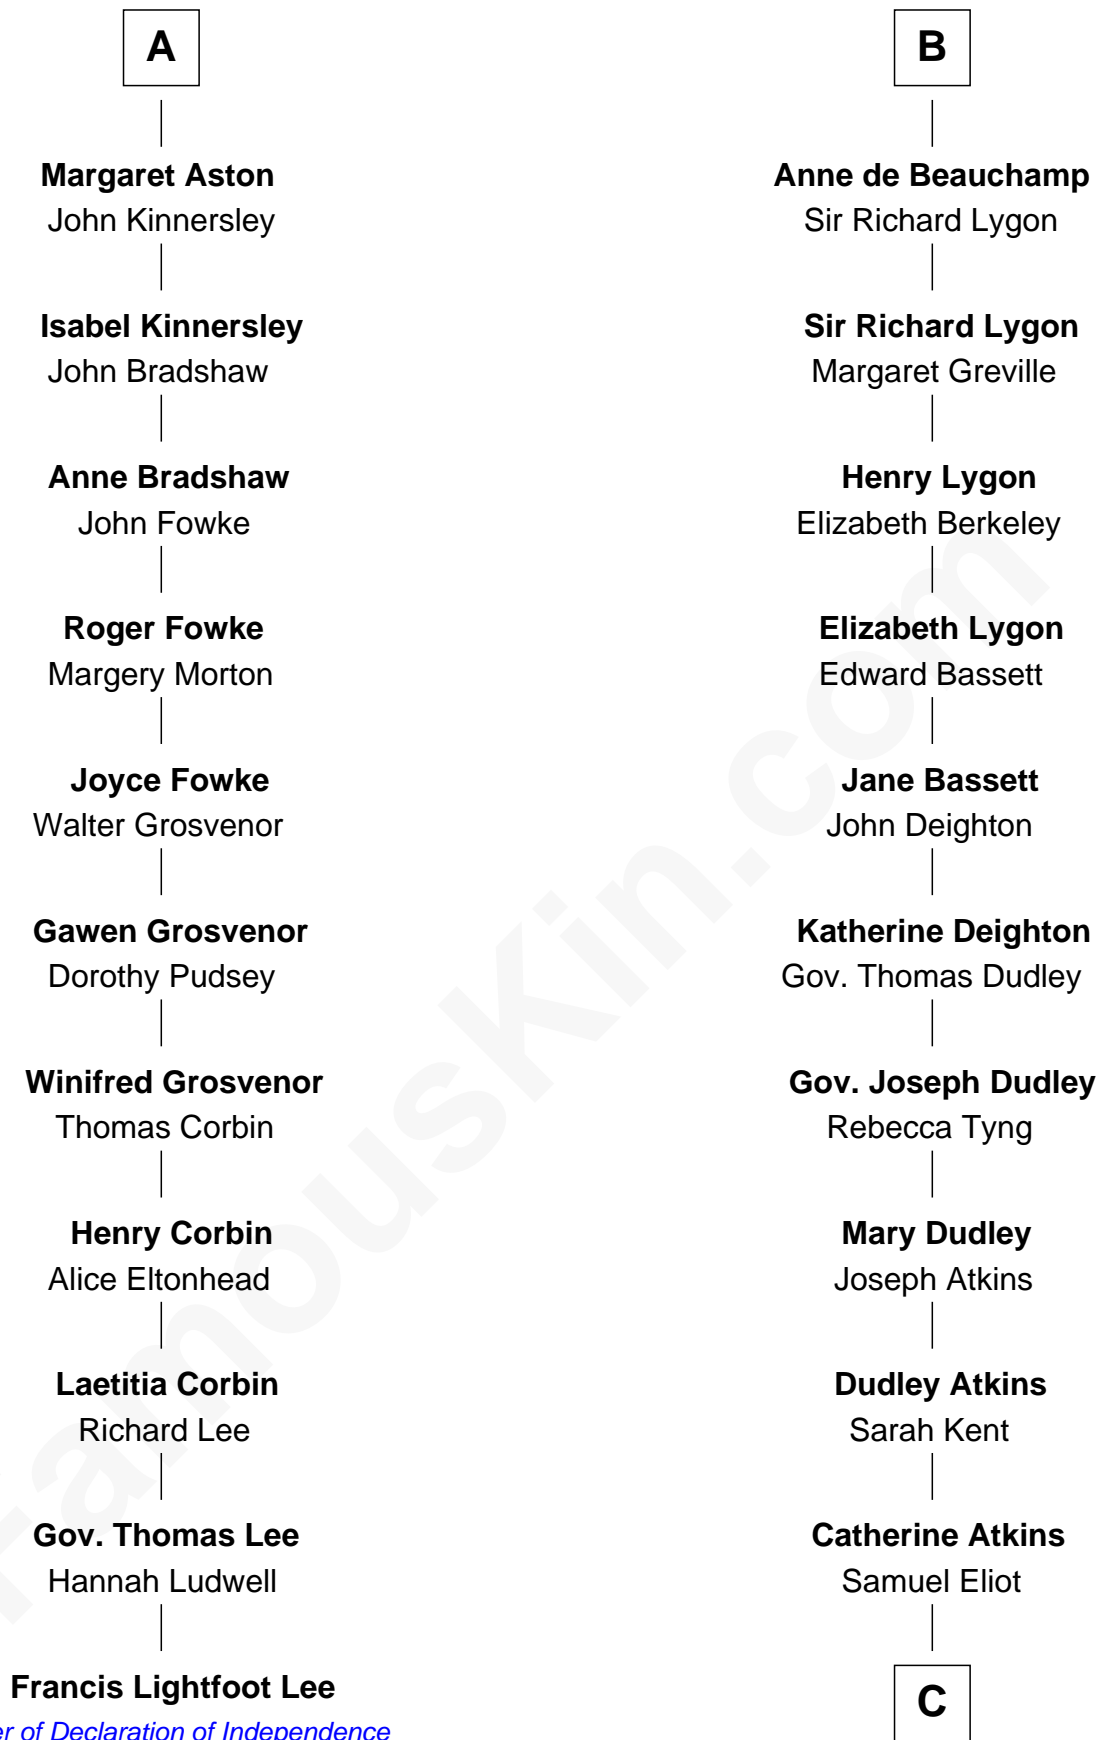

FamousKin.com

Relationship Chart of

Francis Lightfoot Lee

Signer of the Declaration of Independence

17th cousin 4 times removed of

Endicott Peabody

62nd Governor of Massachusetts

C

Mary Harrison Eliot

Edmund Dwight

Mary Eliot Dwight

Dr. Samuel Parkman

Henry Parkman

Mary Frances Parker

Mary Elizabeth Parkman

Rt. Rev. Malcolm Endicott Peabody