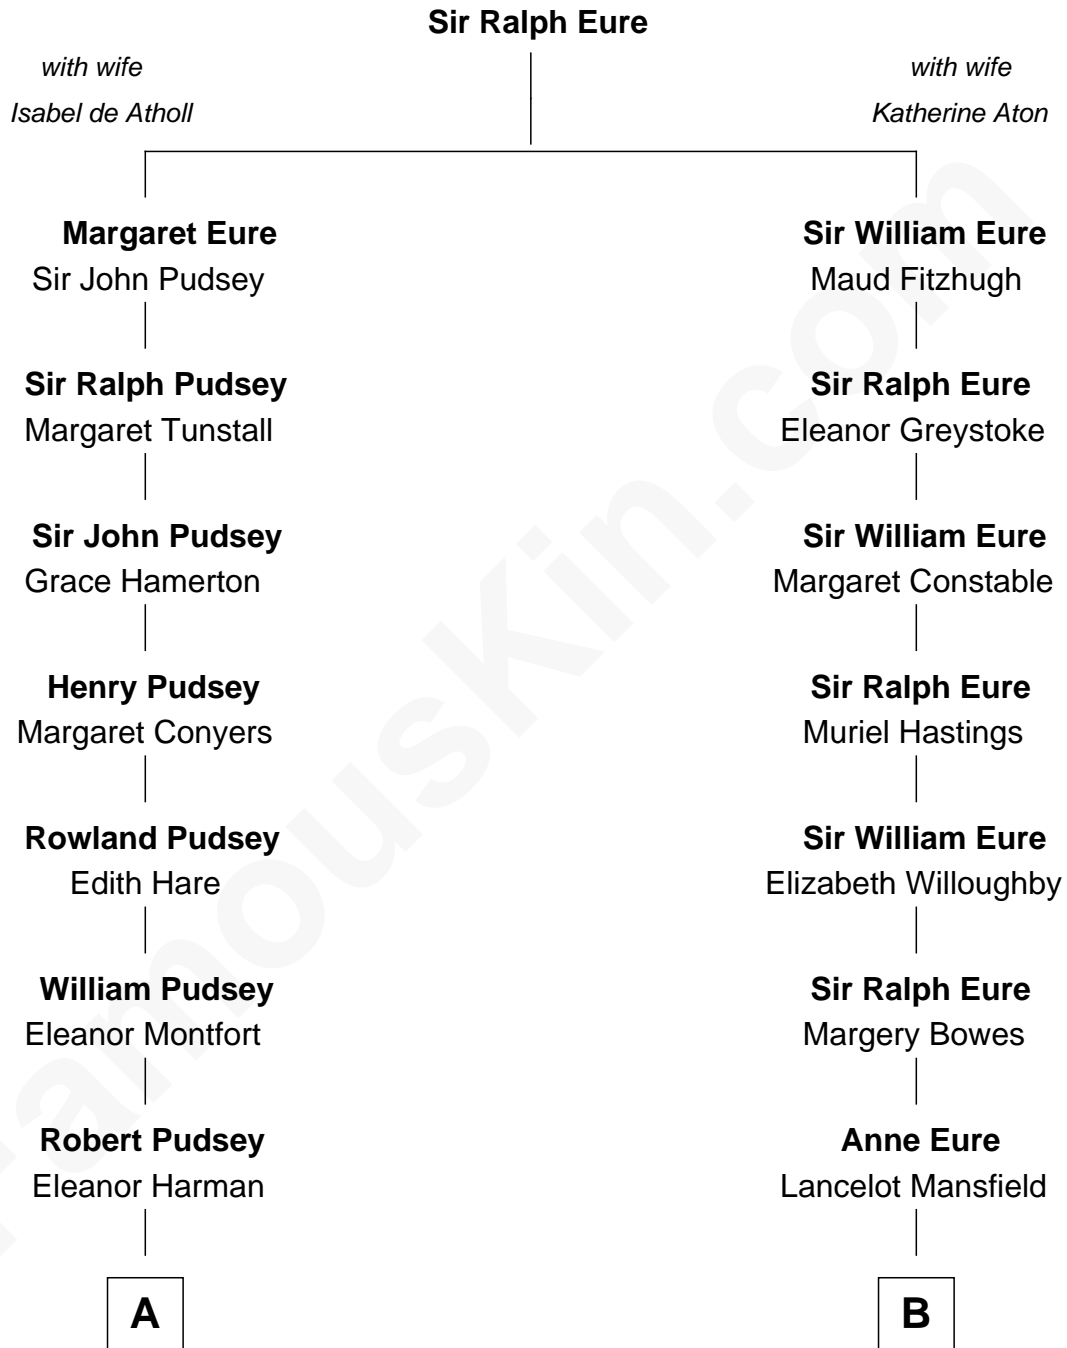

FamousKin.com

Relationship Chart of

Francis Lightfoot Lee

Signer of the Declaration of Independence

13th cousin 5 times removed of

Endicott Peabody

62nd Governor of Massachusetts