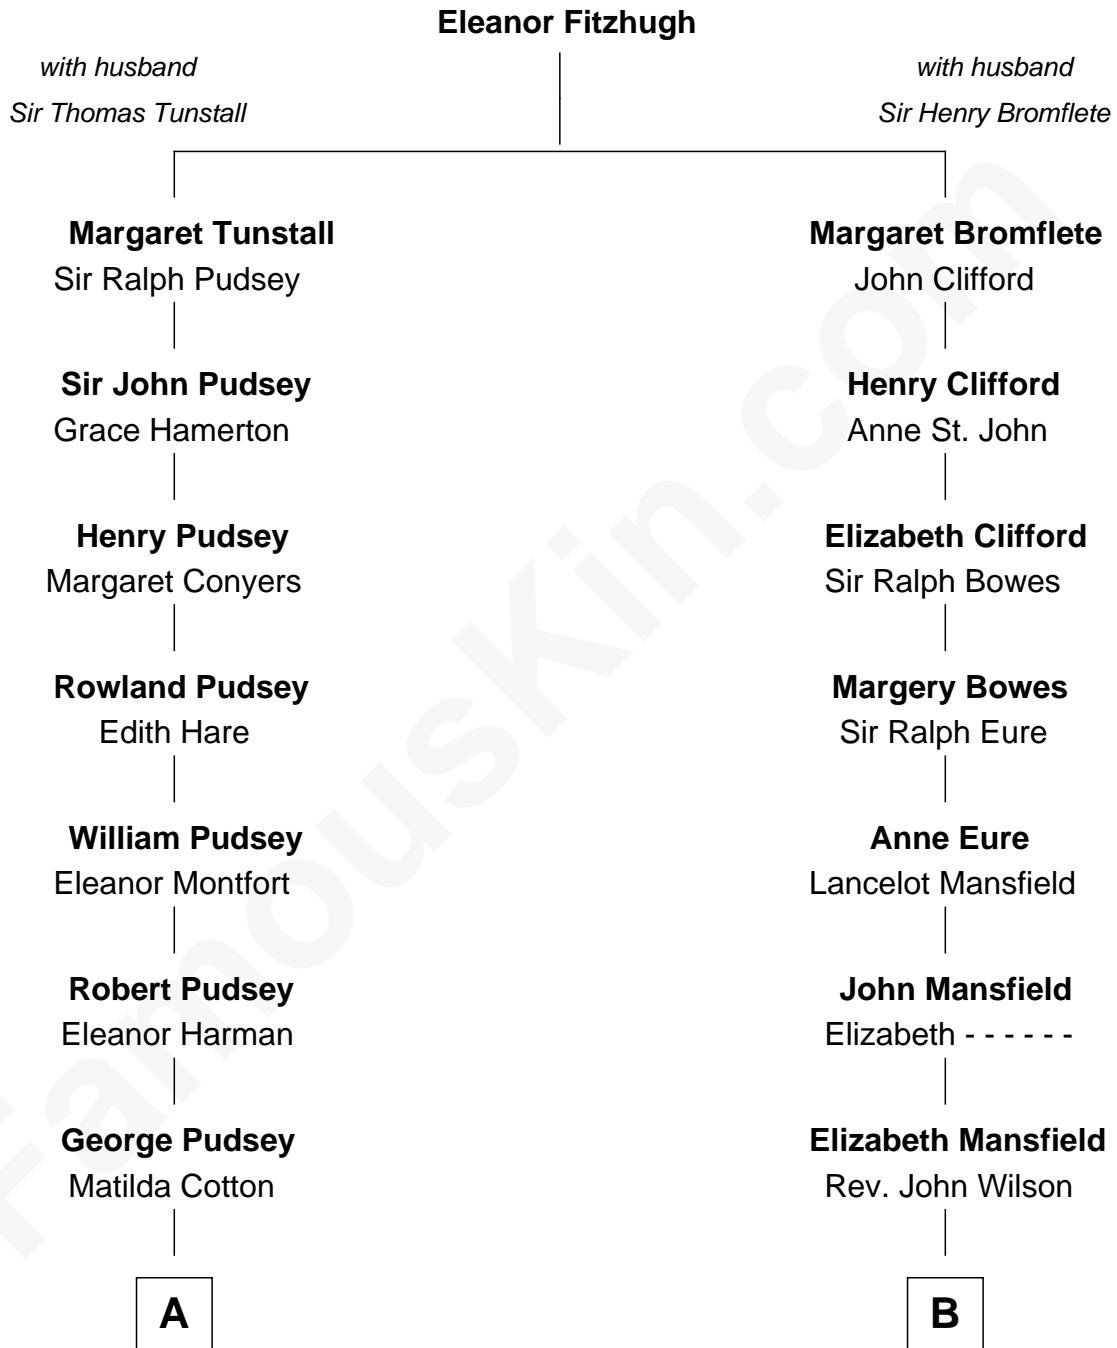

FamousKin.com

Relationship Chart of

Francis Lightfoot Lee

Signer of the Declaration of Independence

12th cousin 4 times removed of

Endicott Peabody

62nd Governor of Massachusetts

A

Dorothy Pudsey
Gawen Grosvenor

Winifred Grosvenor
Thomas Corbin

Henry Corbin
Alice Eltonhead

Laetitia Corbin
Richard Lee

Gov. Thomas Lee
Hannah Ludwell

Francis Lightfoot Lee
Signer of Declaration of Independence