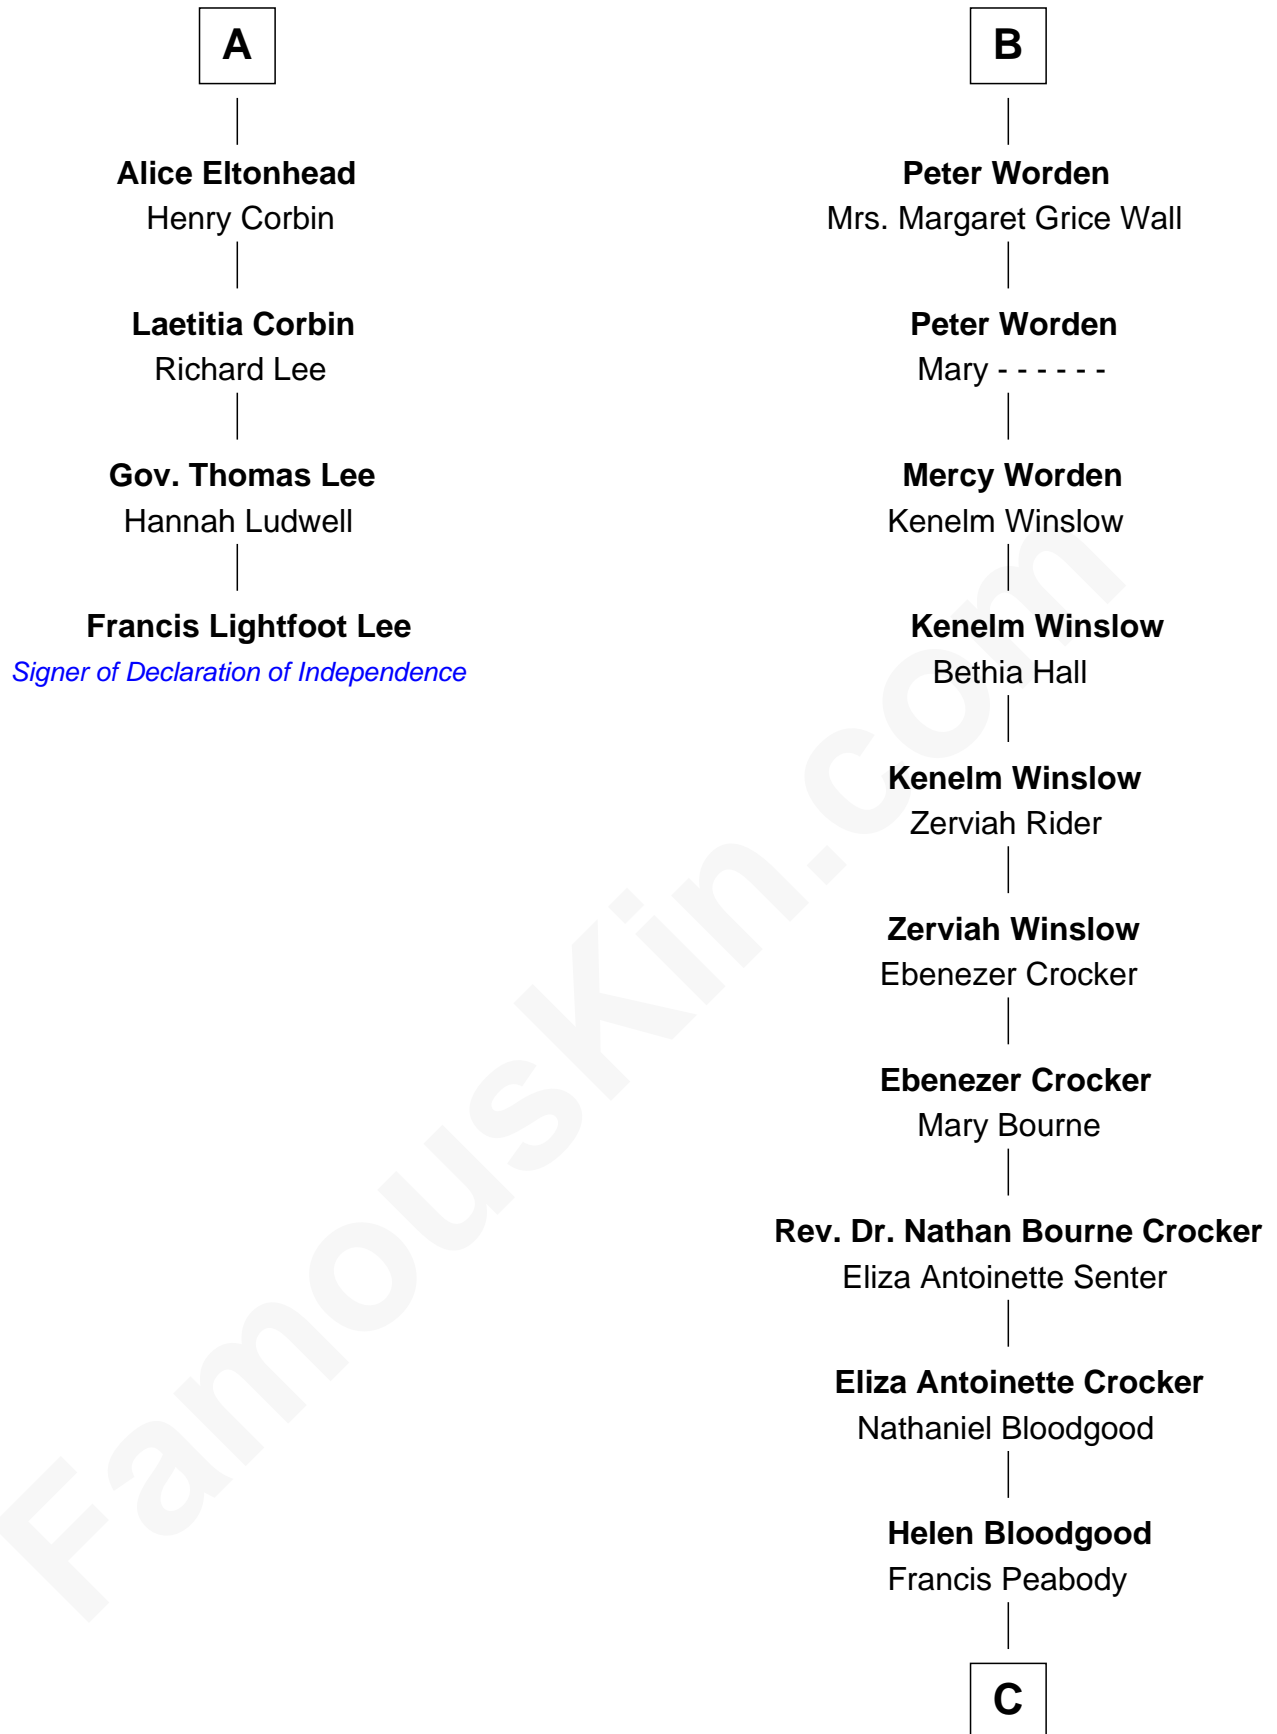

### Francis Lightfoot Lee

*Signer of the Declaration of Independence*

10th cousin 9 times removed of

### Endicott Peabody

*62nd Governor of Massachusetts*

**Sir Nicholas Harington**

Isabel English

**C**

**Fannie Peabody**

Rev. Dr. Endicott Peabody

**Rt. Rev. Malcolm Endicott Peabody**