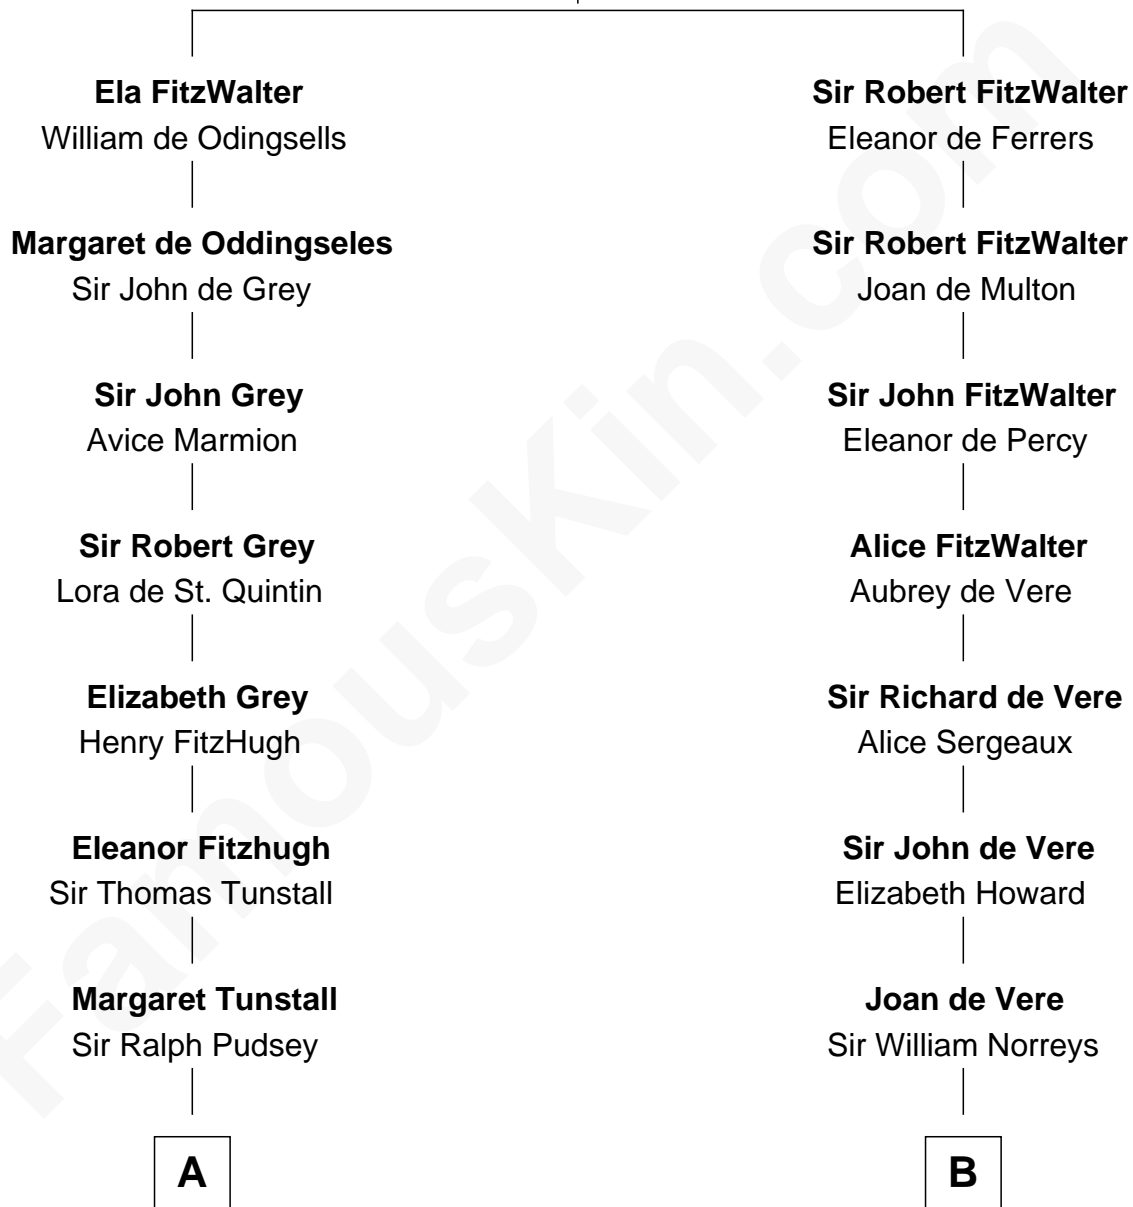

FamousKin.com

Relationship Chart of

Francis Lightfoot Lee

Signer of the Declaration of Independence

18th cousin of

James Russell Lowell

American "Fireside" Poet

Sir Walter FitzRobert

Ida Longespee

C

Gov. Thomas Lee

Hannah Ludwell

Francis Lightfoot Lee

Signer of Declaration of Independence

D

Rev. Charles Lowell