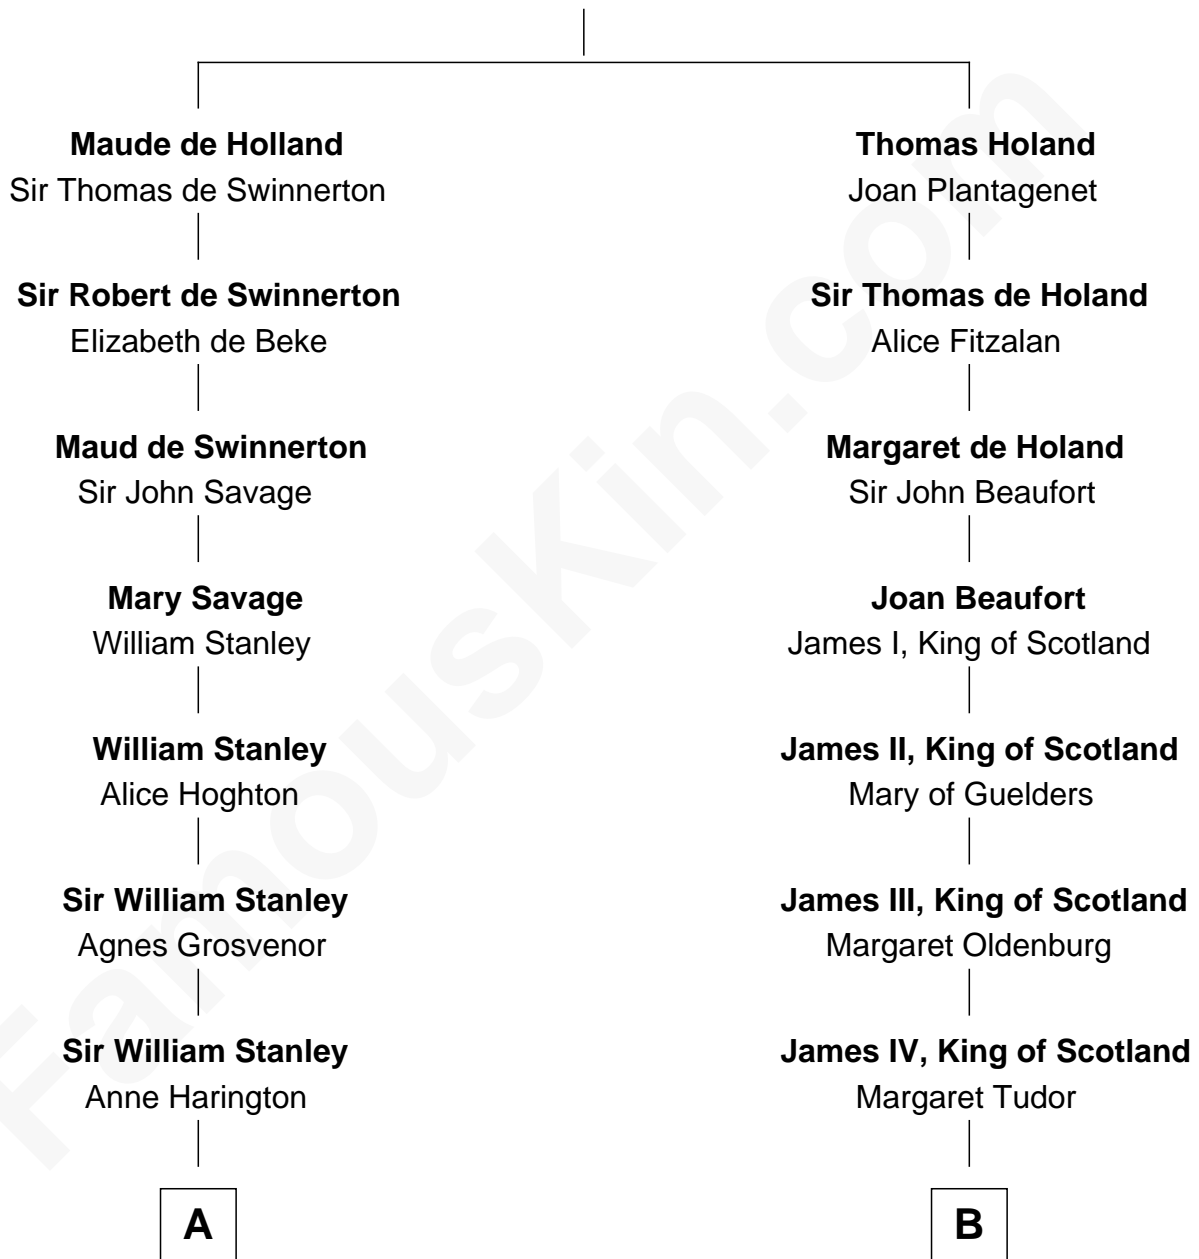

## Relationship Chart of

### Francis Lightfoot Lee

*Signer of the Declaration of Independence*

13th cousin 5 times removed of

### James Russell Lowell

*American "Fireside" Poet*

**Sir Robert de Holland**

Maude la Zouche

C

Harriet Brackett Spence

Rev. Charles Lowell

James Russell Lowell