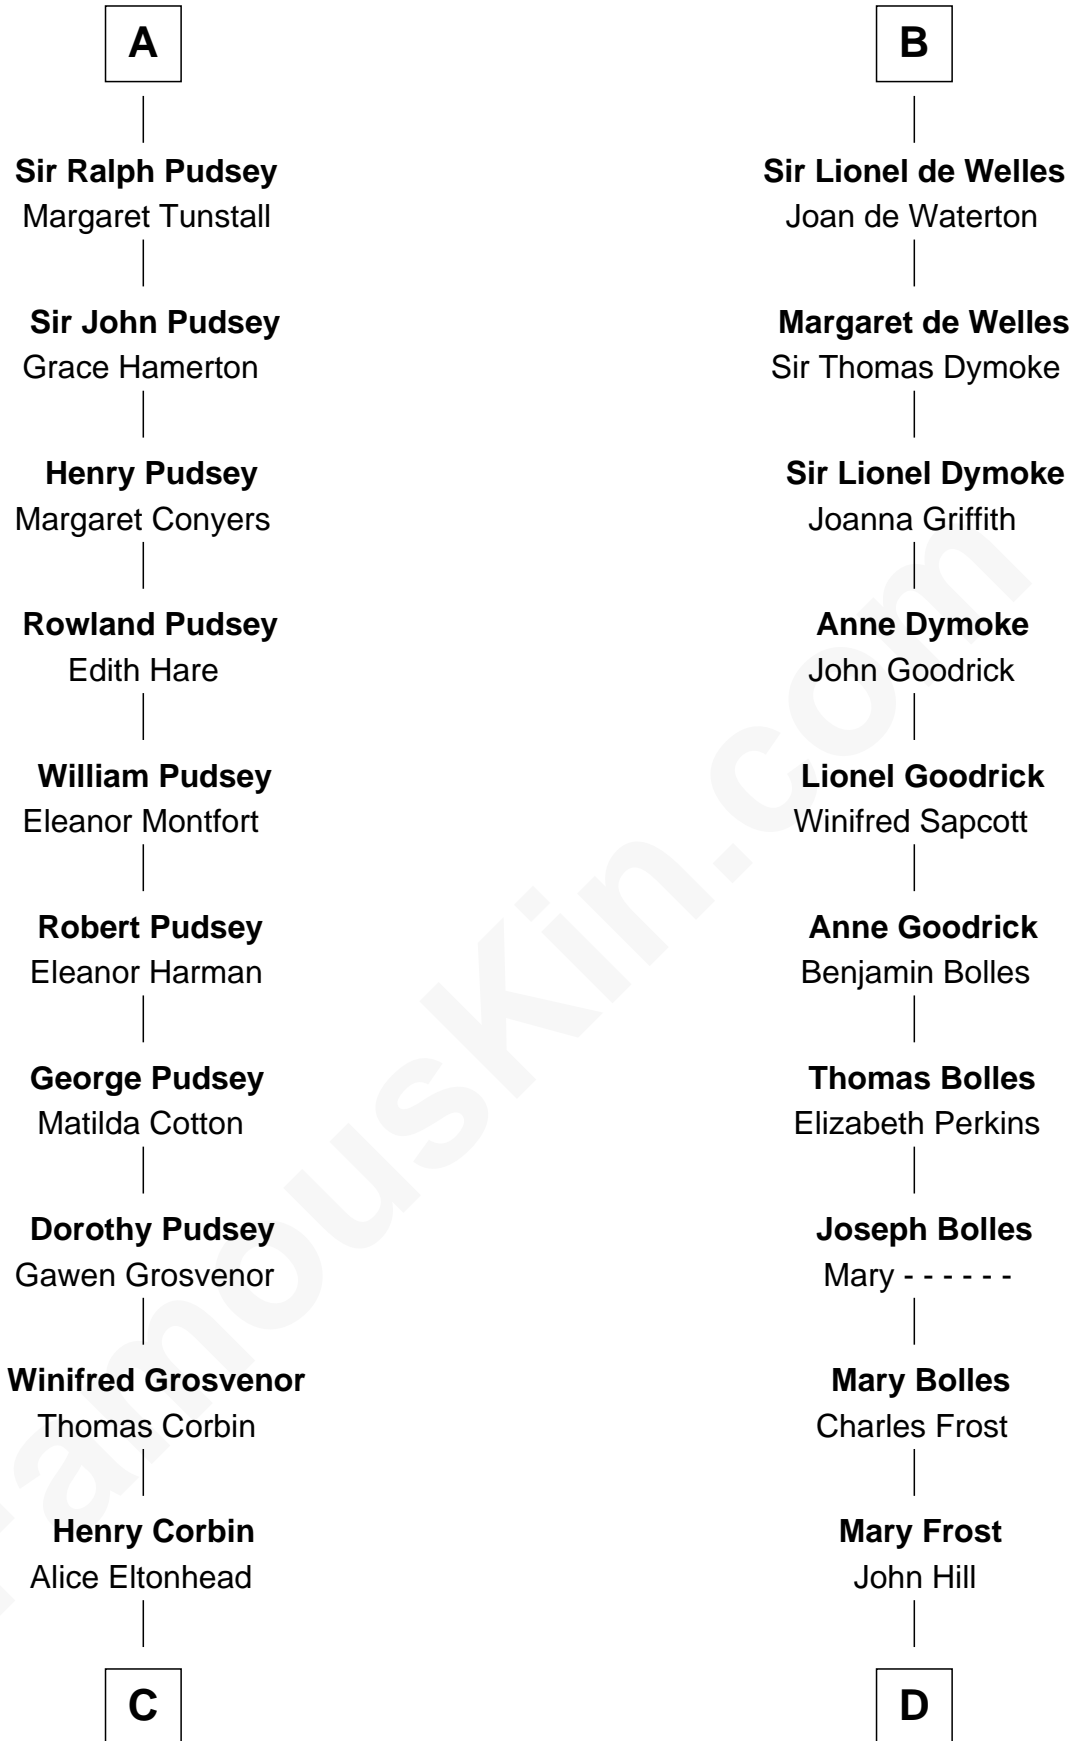

FamousKin.com

Relationship Chart of

Francis Lightfoot Lee

Signer of the Declaration of Independence

19th cousin 1 time removed of

Ichabod Goodwin

27th Governor of New Hampshire

C

Laetitia Corbin

Richard Lee

Gov. Thomas Lee

Hannah Ludwell

Francis Lightfoot Lee

Signer of Declaration of Independence

D

Elisha Hill

Mary Plaisted

Hannah Hill

Dominicus Goodwin

Samuel Goodwin

Anna Thompson Gerrish

Ichabod Goodwin

27th Governor of New Hampshire