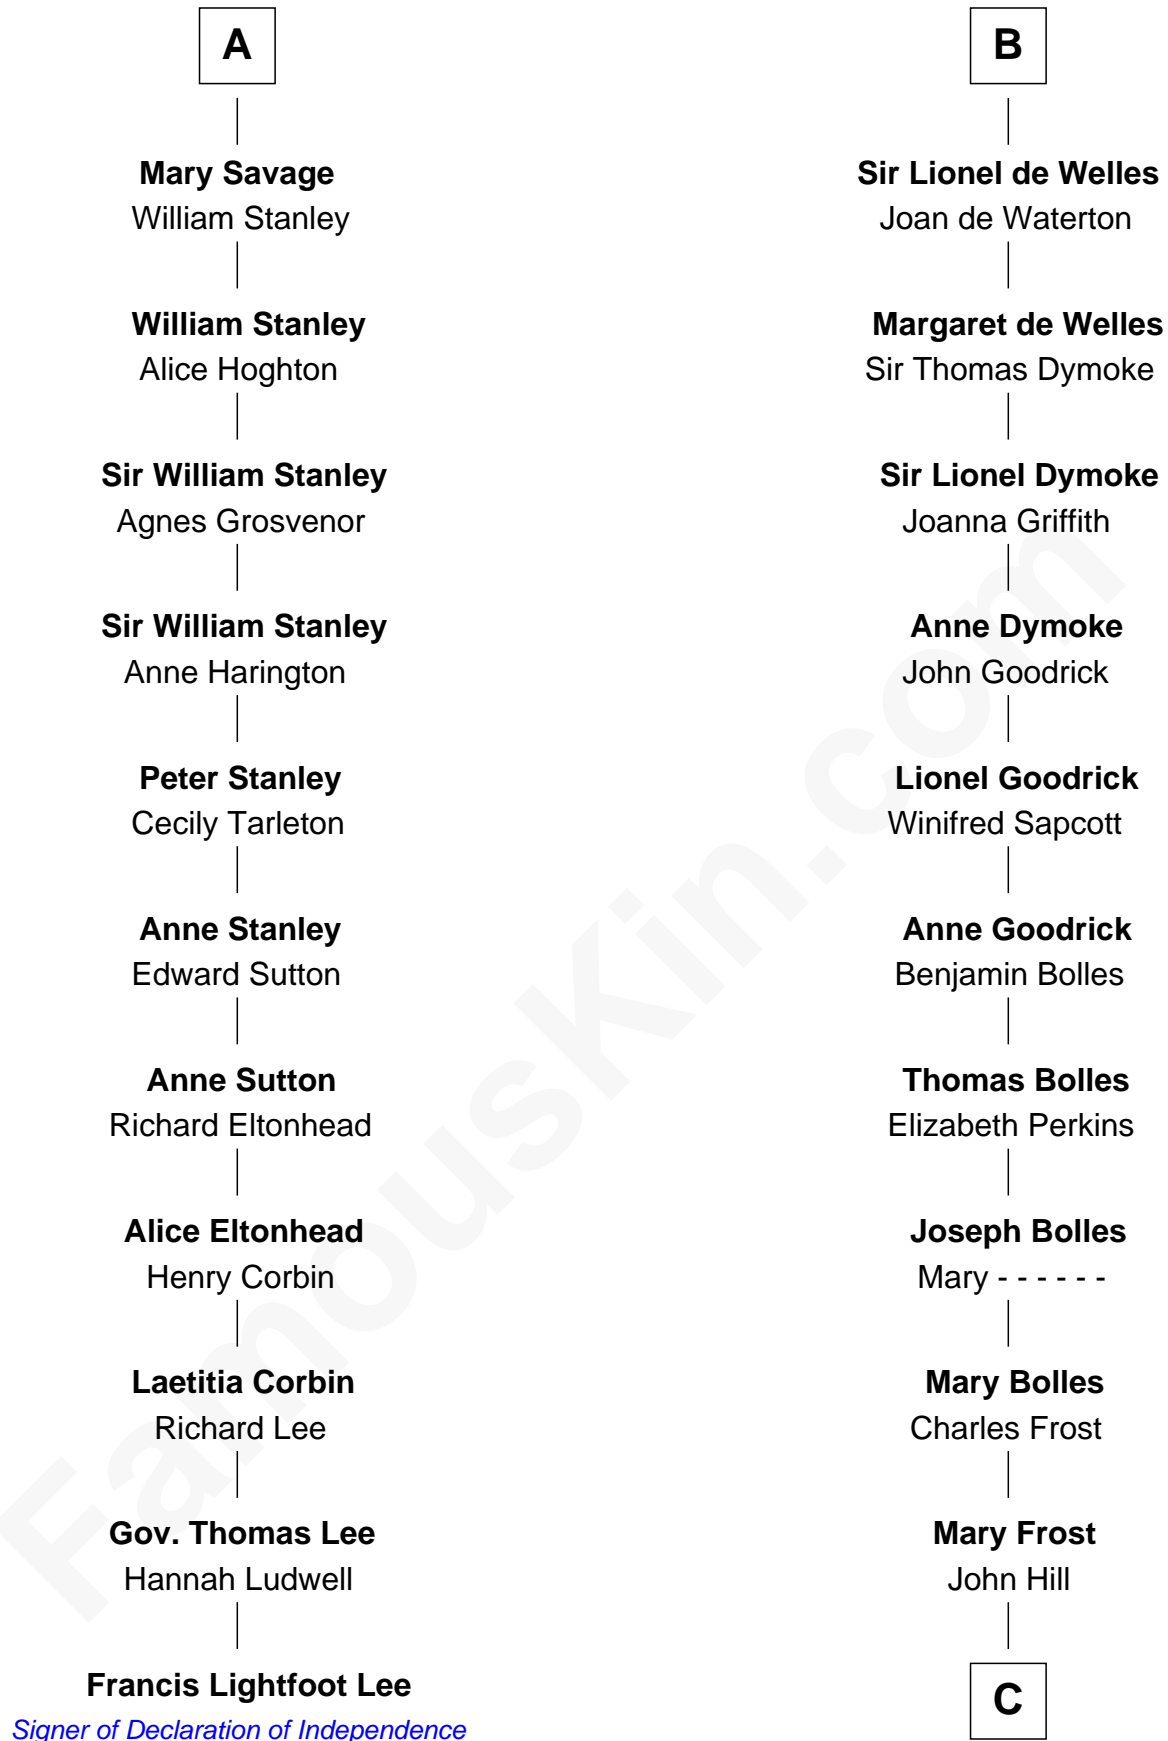

## Relationship Chart of

### Francis Lightfoot Lee

*Signer of the Declaration of Independence*

17th cousin 3 times removed of

### Ichabod Goodwin

*27th Governor of New Hampshire*

**C**

—  
**Elisha Hill**

Mary Plaisted  
—

**Hannah Hill**

Dominicus Goodwin  
—

**Samuel Goodwin**