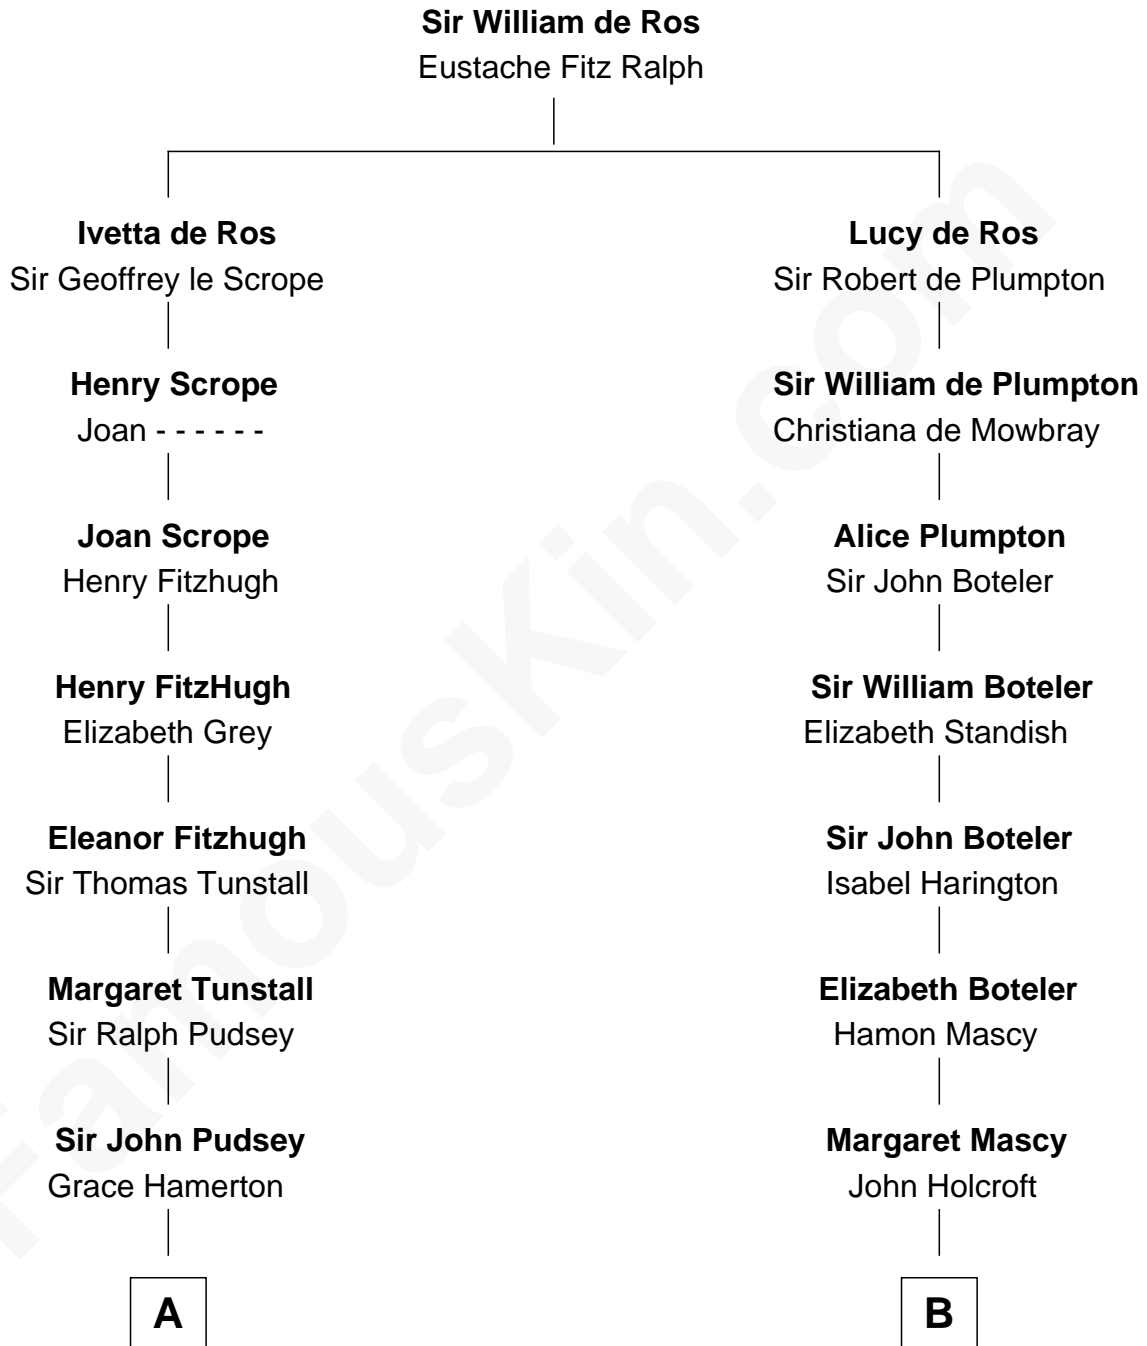

FamousKin.com

Relationship Chart of

Francis Lightfoot Lee

Signer of the Declaration of Independence

17th cousin of

Capt. William Lewis Herndon

Captain of the ill fated S.S. Central America

A

Henry Pudsey
Margaret Conyers

Rowland Pudsey
Edith Hare

William Pudsey
Eleanor Montfort

Robert Pudsey
Eleanor Harman

George Pudsey
Matilda Cotton

Dorothy Pudsey
Gawen Grosvenor

Winifred Grosvenor
Thomas Corbin

Henry Corbin
Alice Eltonhead

Laetitia Corbin
Richard Lee

Gov. Thomas Lee
Hannah Ludwell

Francis Lightfoot Lee

Signer of Declaration of Independence

B

Margaret Holcroft
James Gerard

William Gerard
Dorothy Page