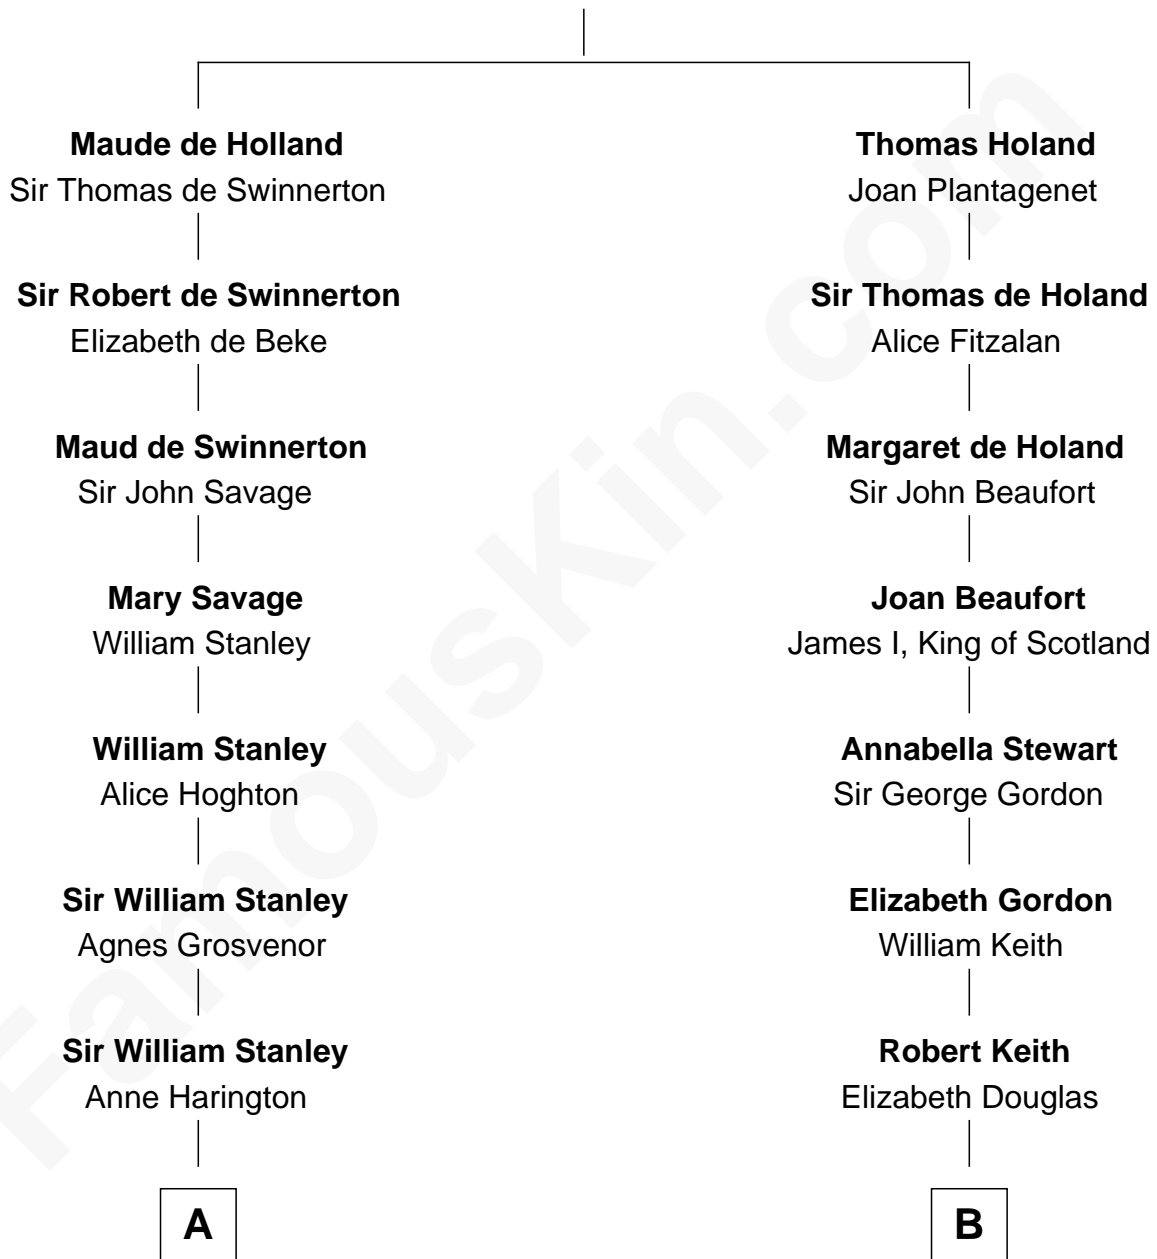

FamousKin.com

Relationship Chart of

Francis Lightfoot Lee

Signer of the Declaration of Independence

13th cousin 8 times removed of

Wernher von Braun

Rocket Scientist

Sir Robert de Holland

Maude la Zouche

C

Friederike von Keyserlingk

Gustav von Below

Karl Emil Gustav von Below

Eleonore Melitta Behrend

Marie Eleonore Dorothea von Below

Wernher von Quistorp