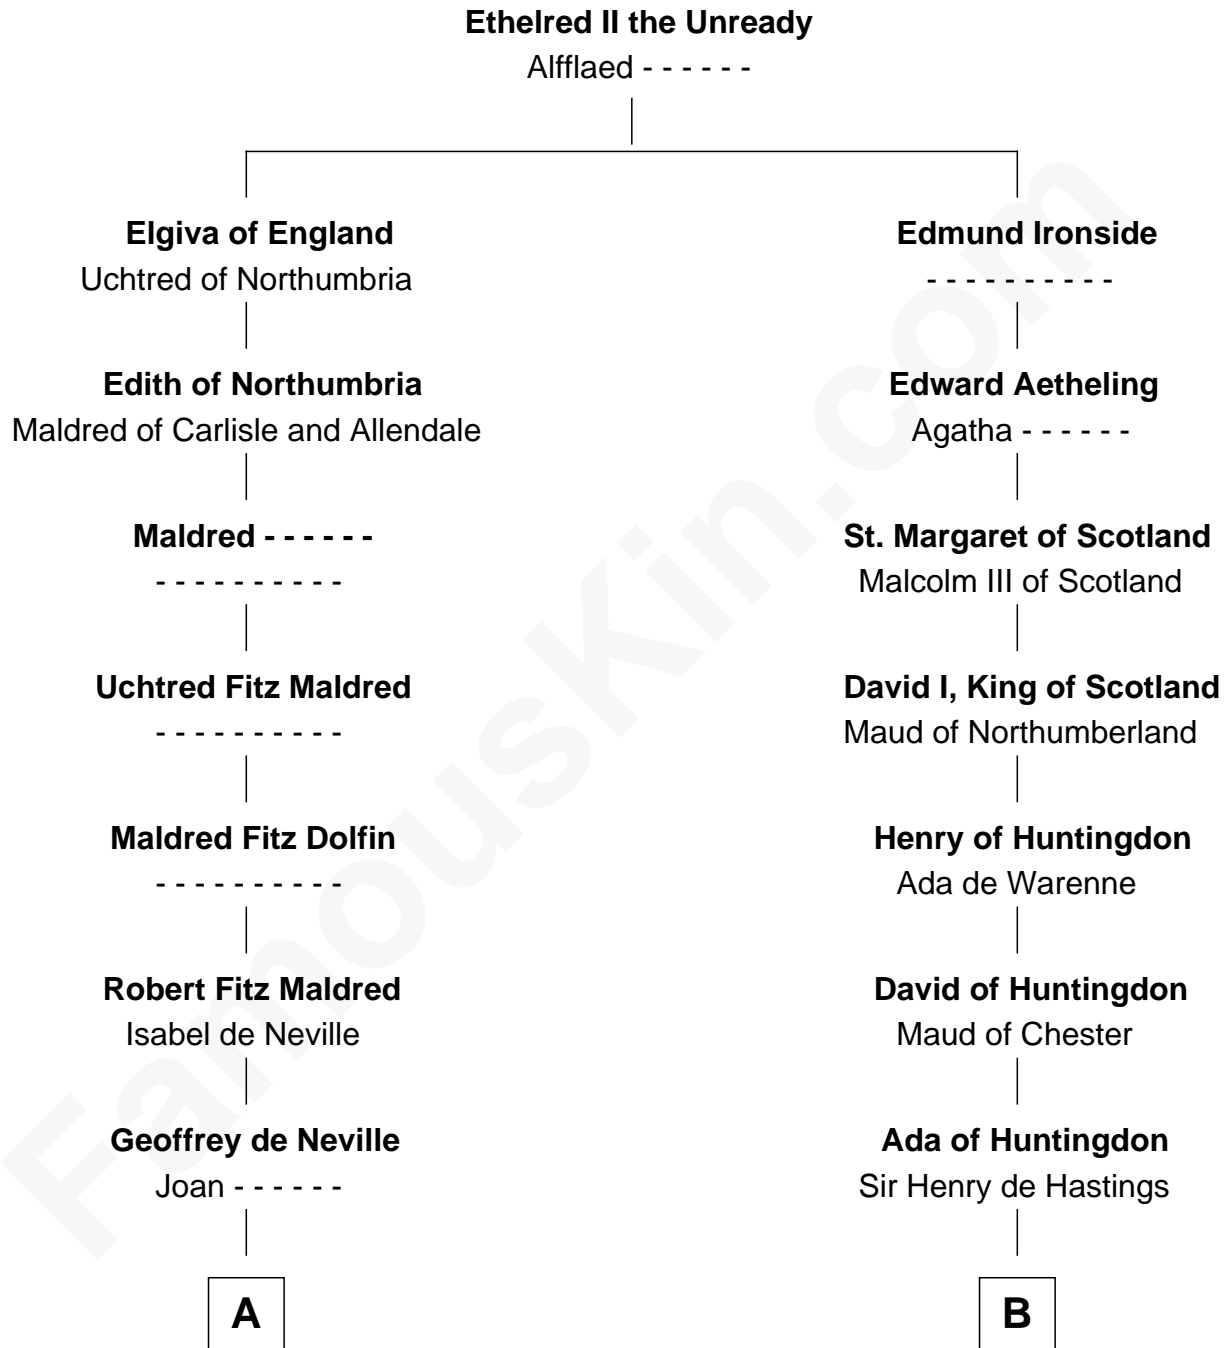

FamousKin.com

Relationship Chart of

Francis Lightfoot Lee

Signer of the Declaration of Independence

16th cousin 5 times removed of

Anne Boleyn

2nd Wife of King Henry VIII

C

—
Anne Sutton
Richard Eltonhead

—
Alice Eltonhead
Henry Corbin

—
Laetitia Corbin
Richard Lee

—
Gov. Thomas Lee
Hannah Ludwell

—
Francis Lightfoot Lee
Signer of Declaration of Independence

FamousKin.com