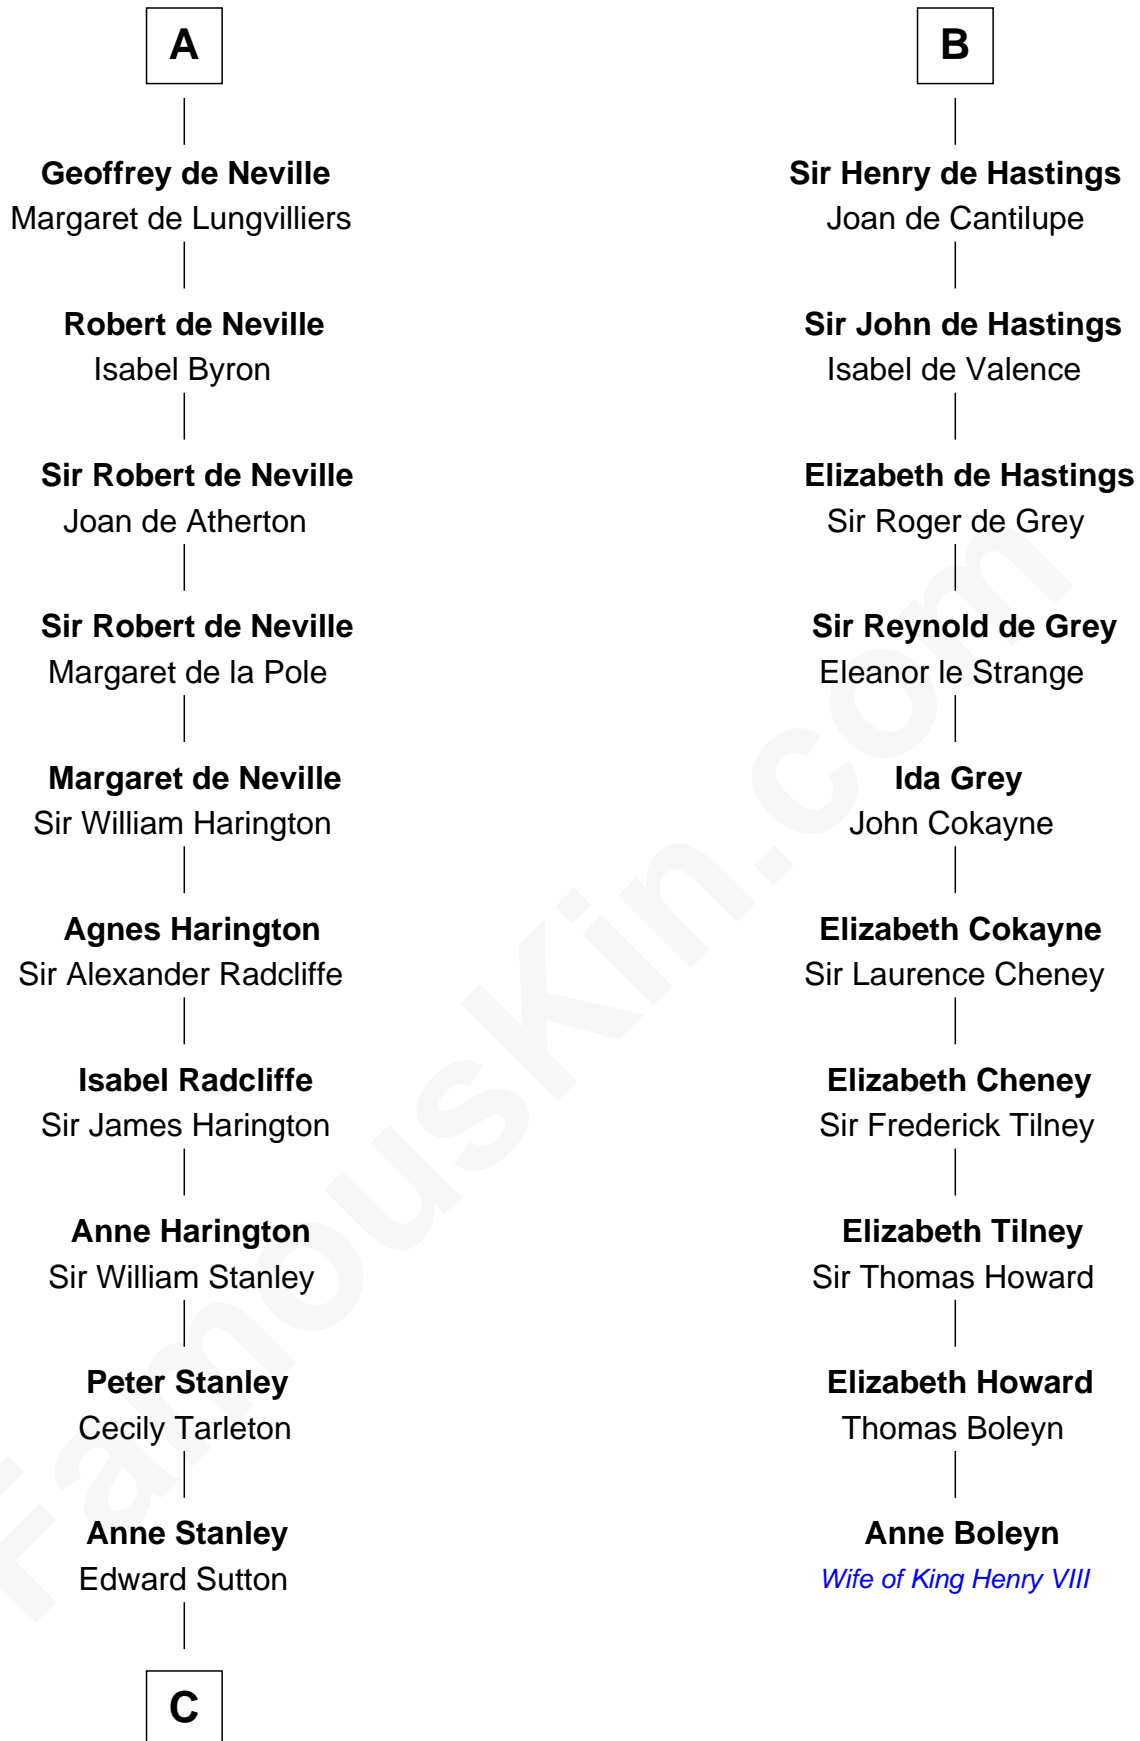

FamousKin.com

Relationship Chart of

Francis Lightfoot Lee

Signer of the Declaration of Independence

16th cousin 5 times removed of

Anne Boleyn

2nd Wife of King Henry VIII

C

—
Anne Sutton
Richard Eltonhead

—
Alice Eltonhead
Henry Corbin

—
Laetitia Corbin
Richard Lee

—
Gov. Thomas Lee
Hannah Ludwell

—
Francis Lightfoot Lee
Signer of Declaration of Independence

FamousKin.com