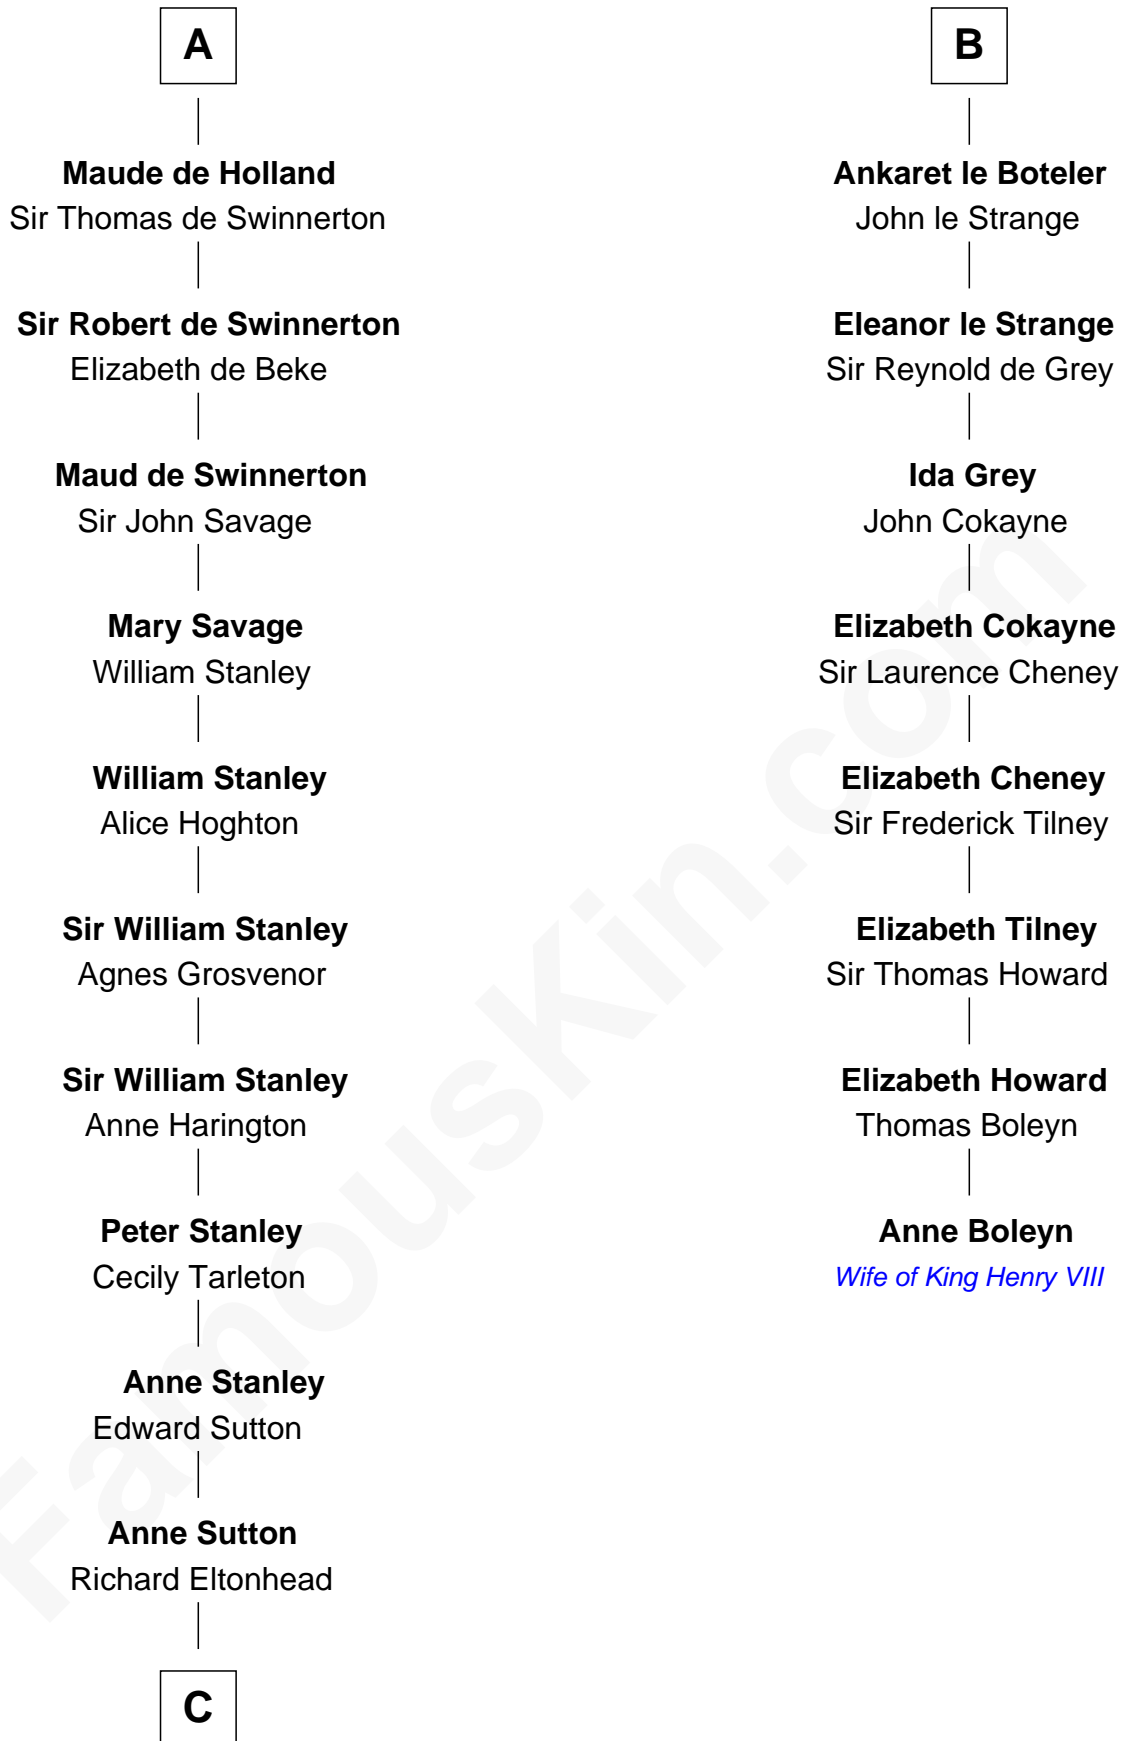

FamousKin.com

Relationship Chart of

Francis Lightfoot Lee

Signer of the Declaration of Independence

14th cousin 6 times removed of

Anne Boleyn

2nd Wife of King Henry VIII

Walter of Salisbury
Sibilla de Chaworth

C

—
Alice Eltonhead

Henry Corbin

—
Laetitia Corbin

Richard Lee

—
Gov. Thomas Lee

Hannah Ludwell

—
Francis Lightfoot Lee