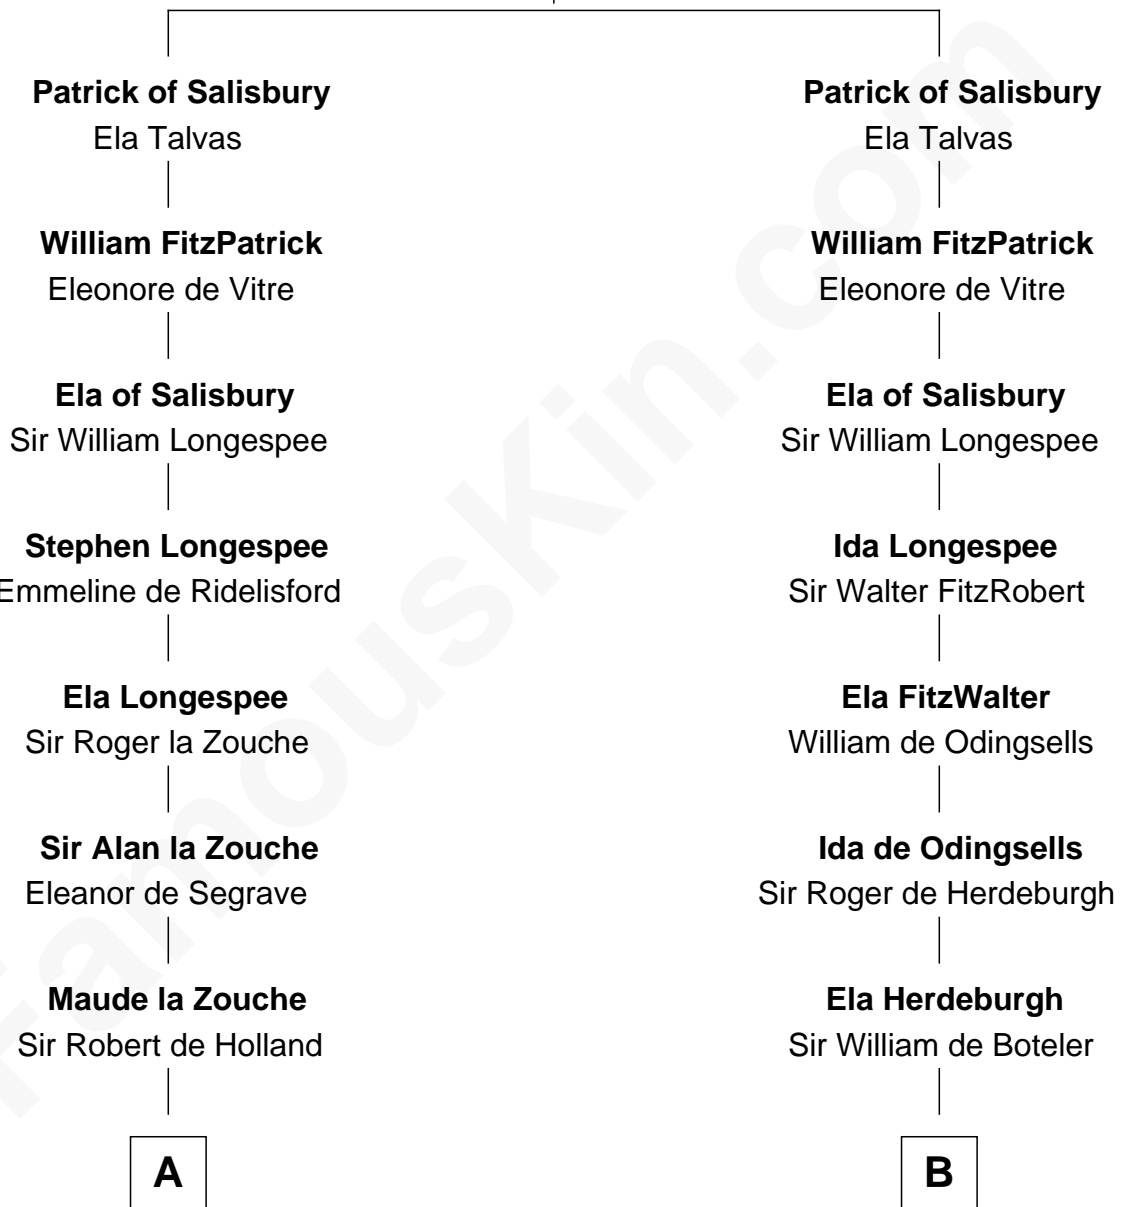

FamousKin.com

Relationship Chart of

Francis Lightfoot Lee

Signer of the Declaration of Independence

14th cousin 6 times removed of

Anne Boleyn

2nd Wife of King Henry VIII

Walter of Salisbury
Sibilla de Chaworth

C

—
Alice Eltonhead

Henry Corbin

—
Laetitia Corbin

Richard Lee

—
Gov. Thomas Lee

Hannah Ludwell

—
Francis Lightfoot Lee