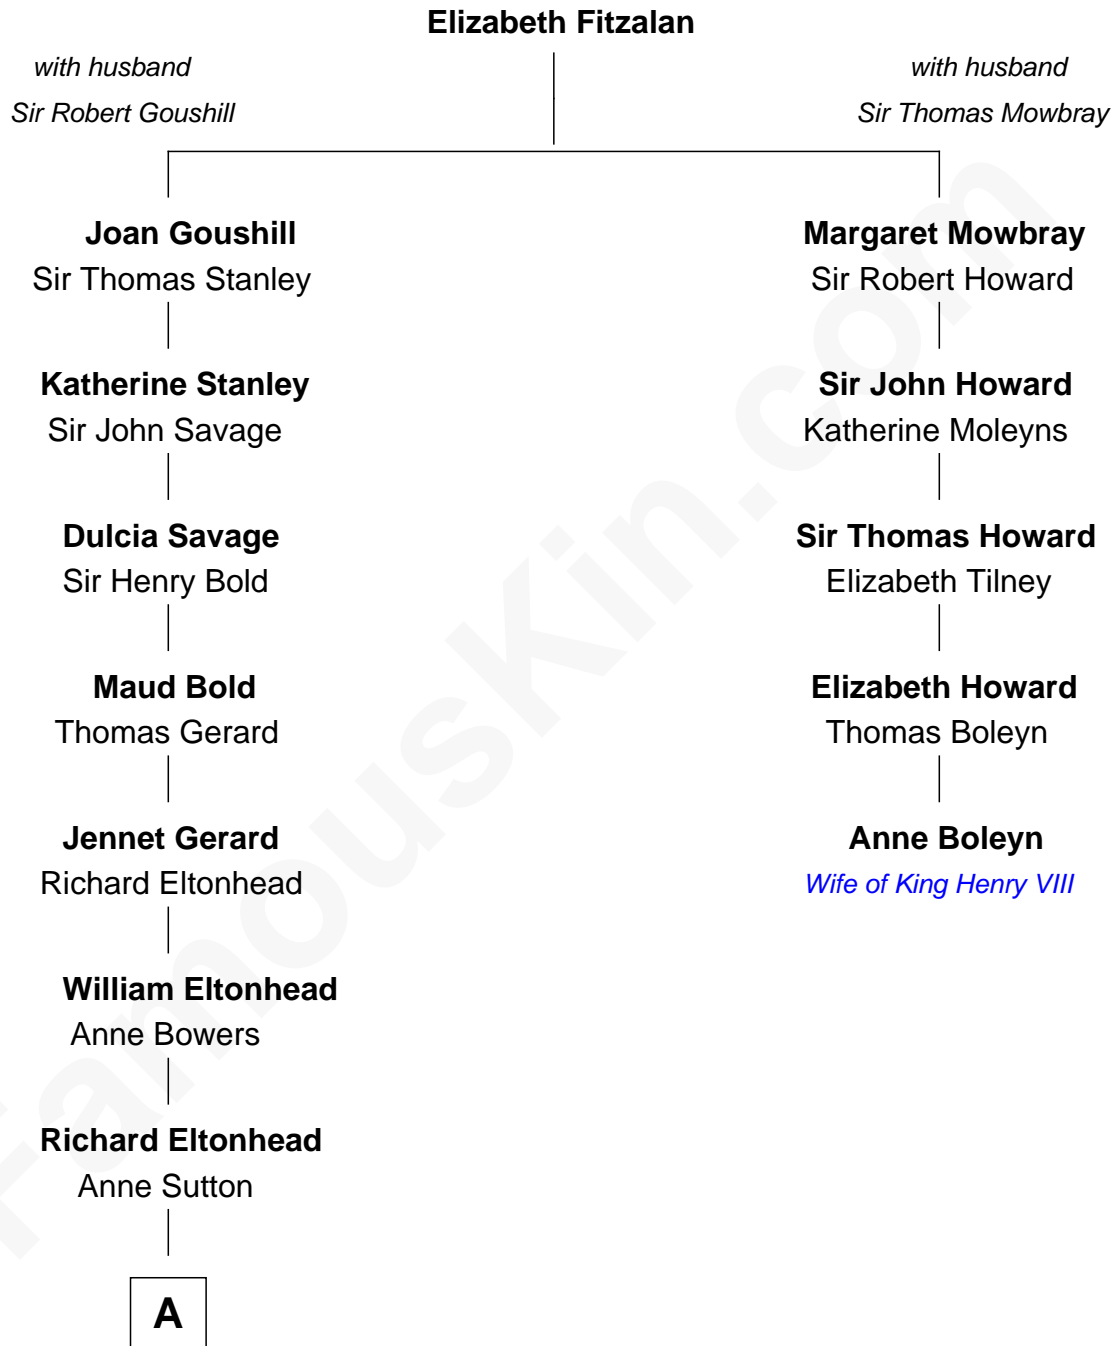

## Relationship Chart of

### Francis Lightfoot Lee

*Signer of the Declaration of Independence*

4th cousin 6 times removed of

**Anne Boleyn**

*2nd Wife of King Henry VIII*

**A**

—  
**Alice Eltonhead**

Henry Corbin