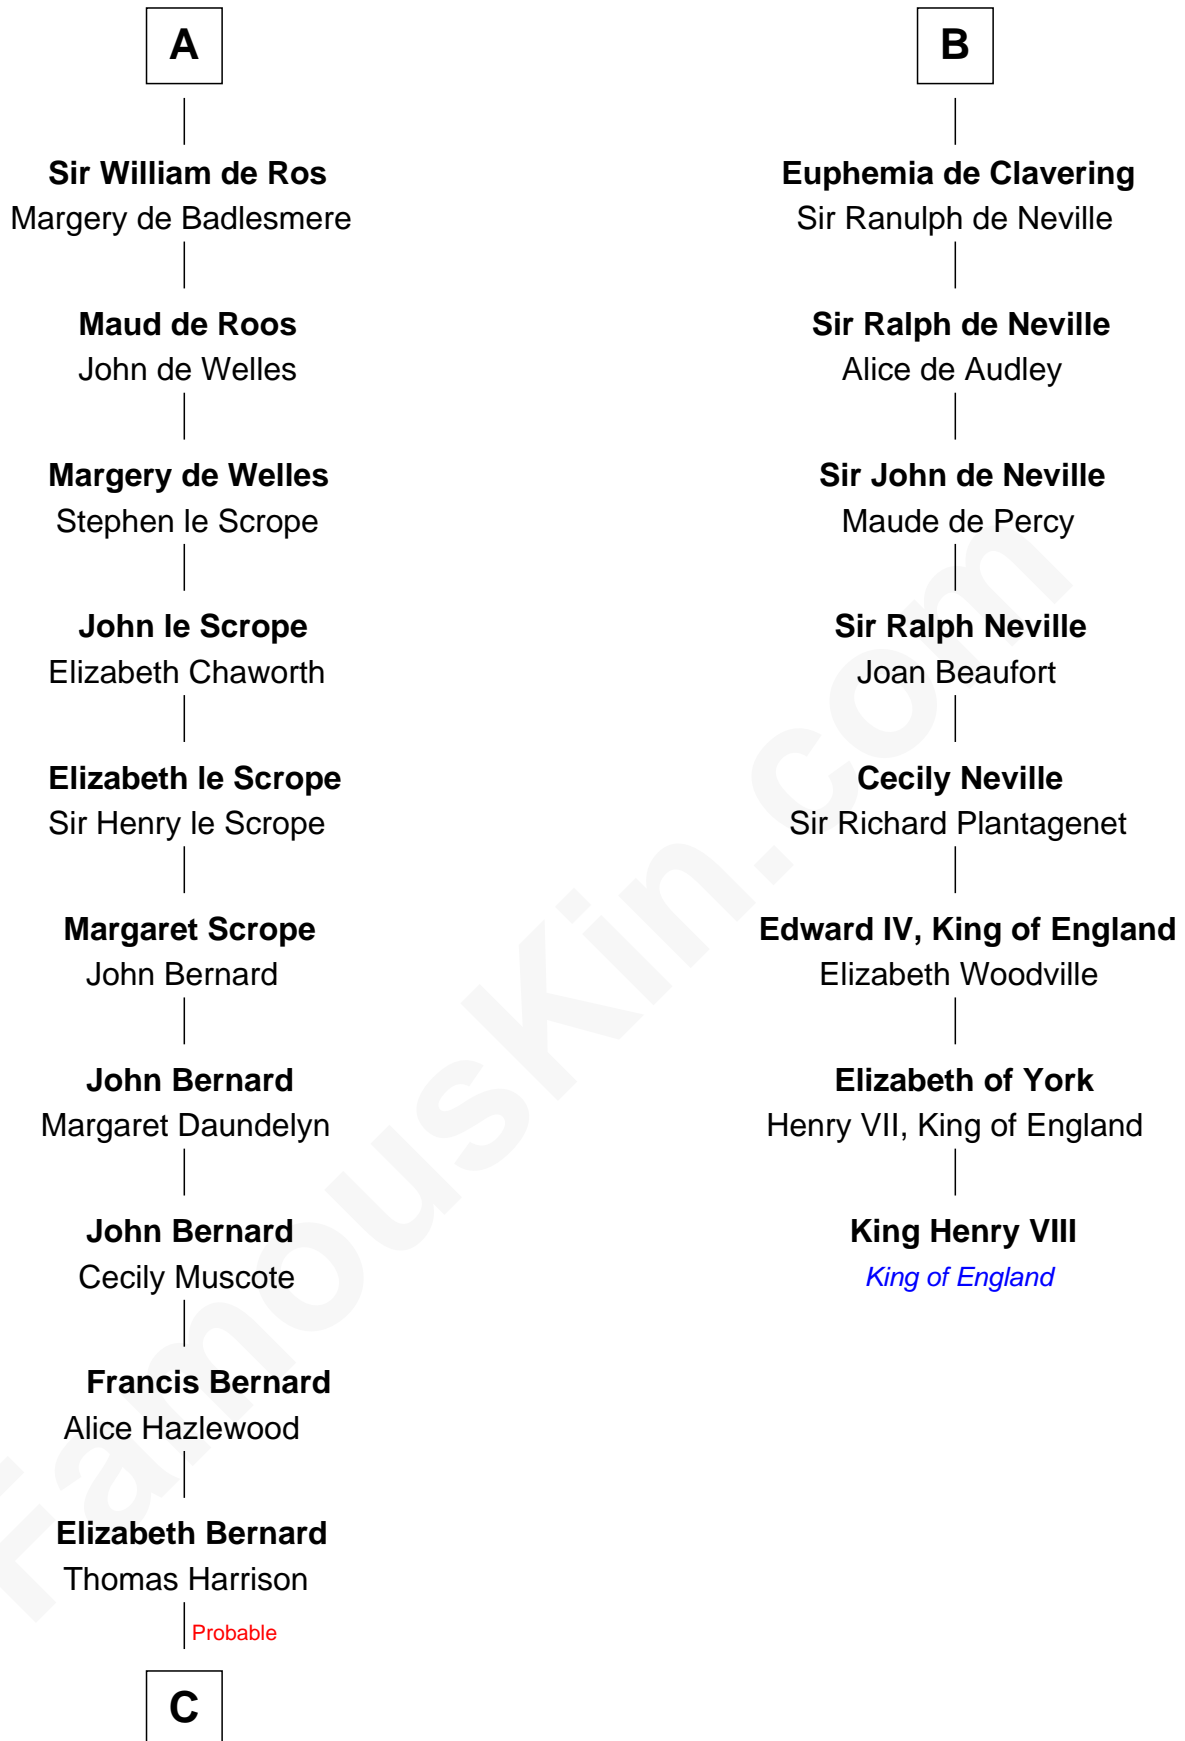

FamousKin.com

Relationship Chart of

Francis Lightfoot Lee

Signer of the Declaration of Independence

14th cousin 7 times removed of

King Henry VIII
King of England

Norman Ranulf

Simon I de St. Liz
Maud of Northumberland

Maud de St. Liz
Robert Fitzrichard

Maud Fitzrobert
William de Aubeney

William de Aubeney
Margaret de Umfreville

William de Aubeney
Isabel -----

Isabel de Aubeney
Sir Robert de Ros

William de Ros
Maude de Vaux

A

Simon I de St. Liz
Maud of Northumberland

Maud de St. Liz
Saher I de Quincy

Robert de Quincy
Orabel FitzNess

Sir Saher IV de Quincy
Margaret de Beaumont

Sir Roger de Quincy
Helen of Galloway

Ellen de Quincy
Alan la Zouche

Margery la Zouche
Robert FitzRoger

B

C

Benjamin Harrison

Mary - - - - -

Benjamin Harrison

Hannah Churchill

Hannah Harrison