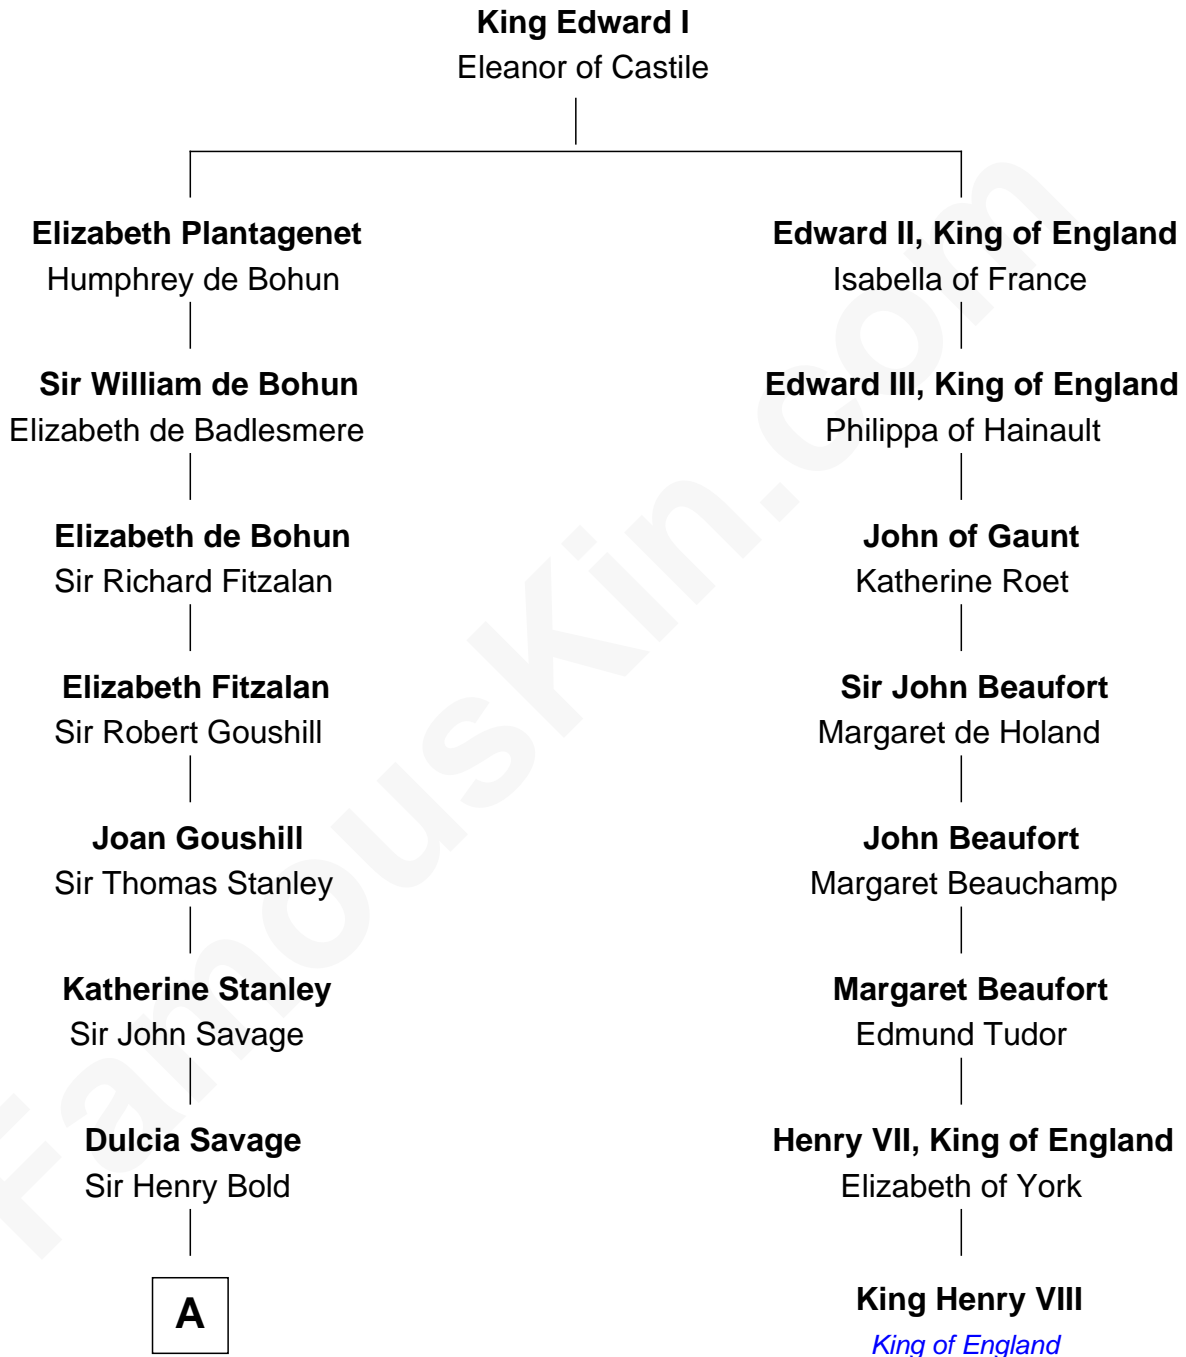

FamousKin.com

Relationship Chart of

Francis Lightfoot Lee

Signer of the Declaration of Independence

7th cousin 7 times removed of

King Henry VIII
King of England

A

—
Maud Bold