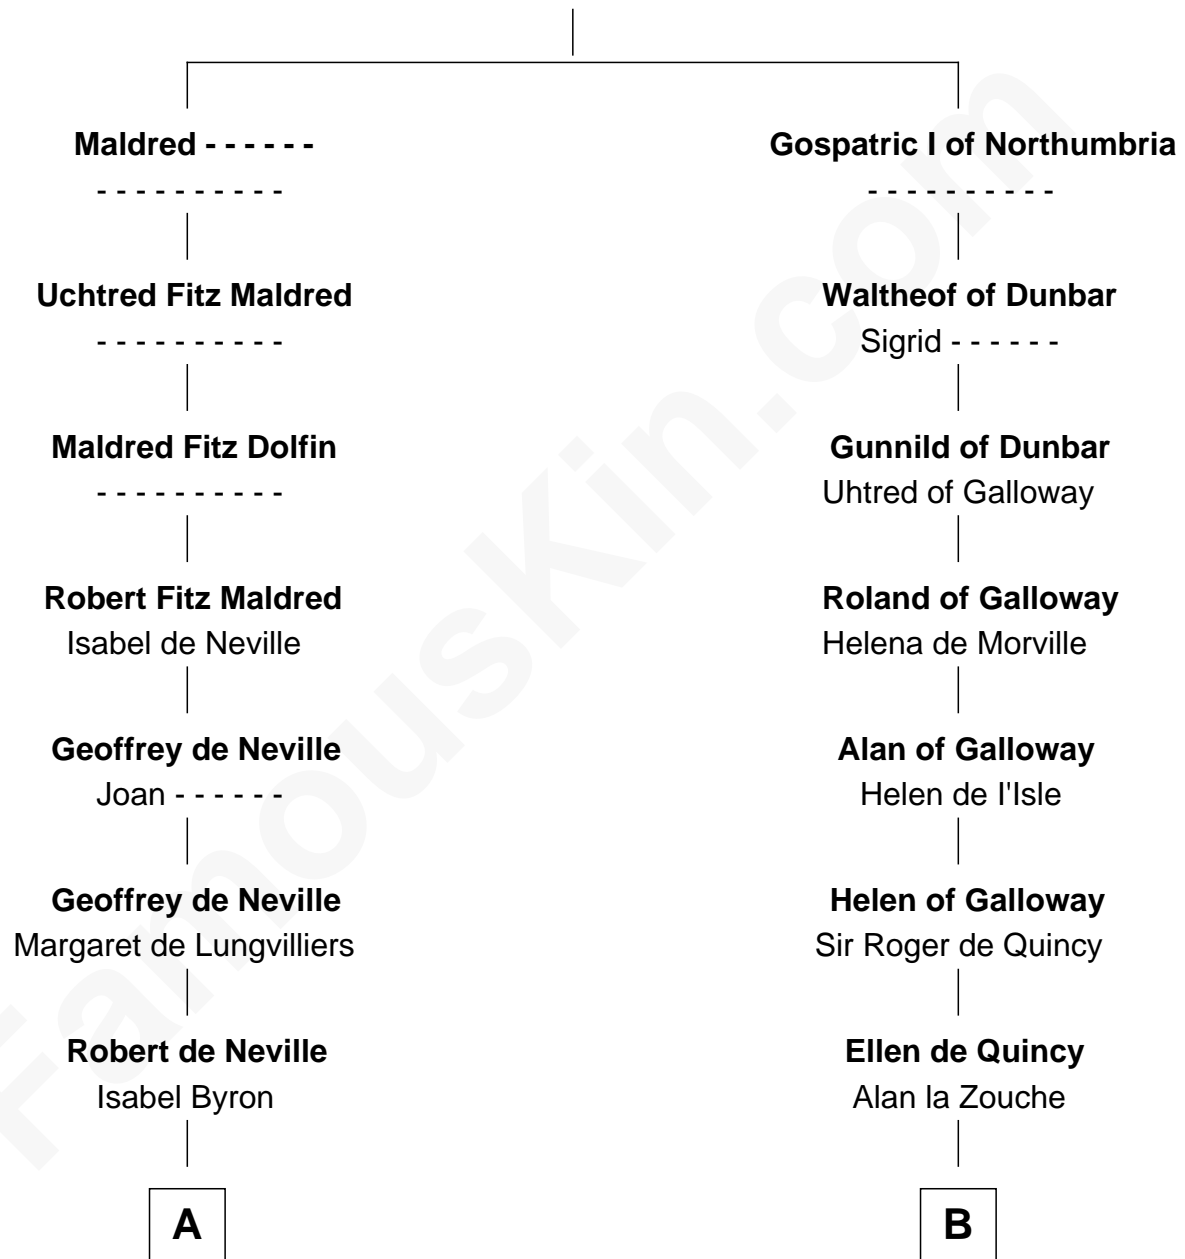

FamousKin.com

Relationship Chart of

Francis Lightfoot Lee

Signer of the Declaration of Independence

15th cousin 4 times removed of

King Henry VIII
King of England

Maldred of Carlisle and Allendale
Edith of Northumbria

C

—
Laetitia Corbin

Richard Lee

—
Gov. Thomas Lee

Hannah Ludwell

—
Francis Lightfoot Lee

Signer of Declaration of Independence

FamousKin.com