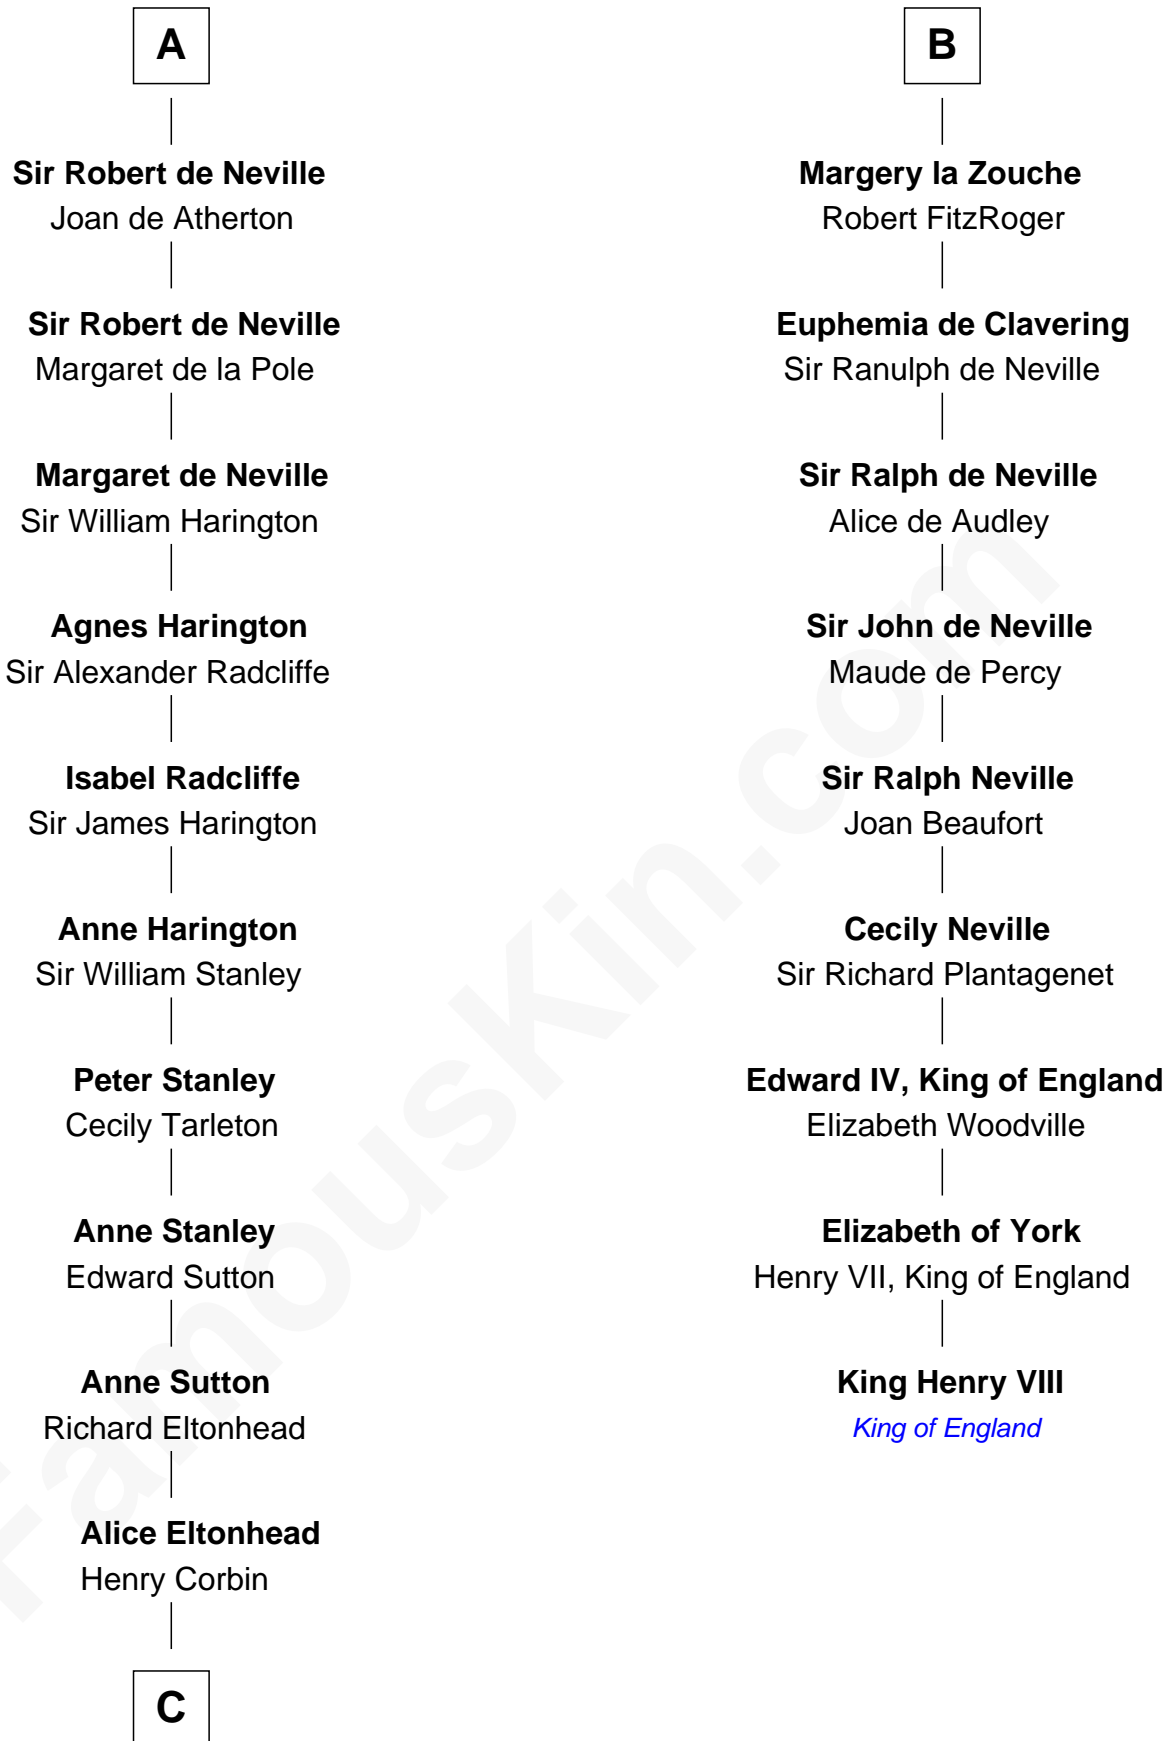

FamousKin.com

Relationship Chart of

Francis Lightfoot Lee

Signer of the Declaration of Independence

15th cousin 4 times removed of

King Henry VIII
King of England

Maldred of Carlisle and Allendale
Edith of Northumbria

C

—
Laetitia Corbin

Richard Lee

—
Gov. Thomas Lee

Hannah Ludwell

—
Francis Lightfoot Lee

Signer of Declaration of Independence

FamousKin.com