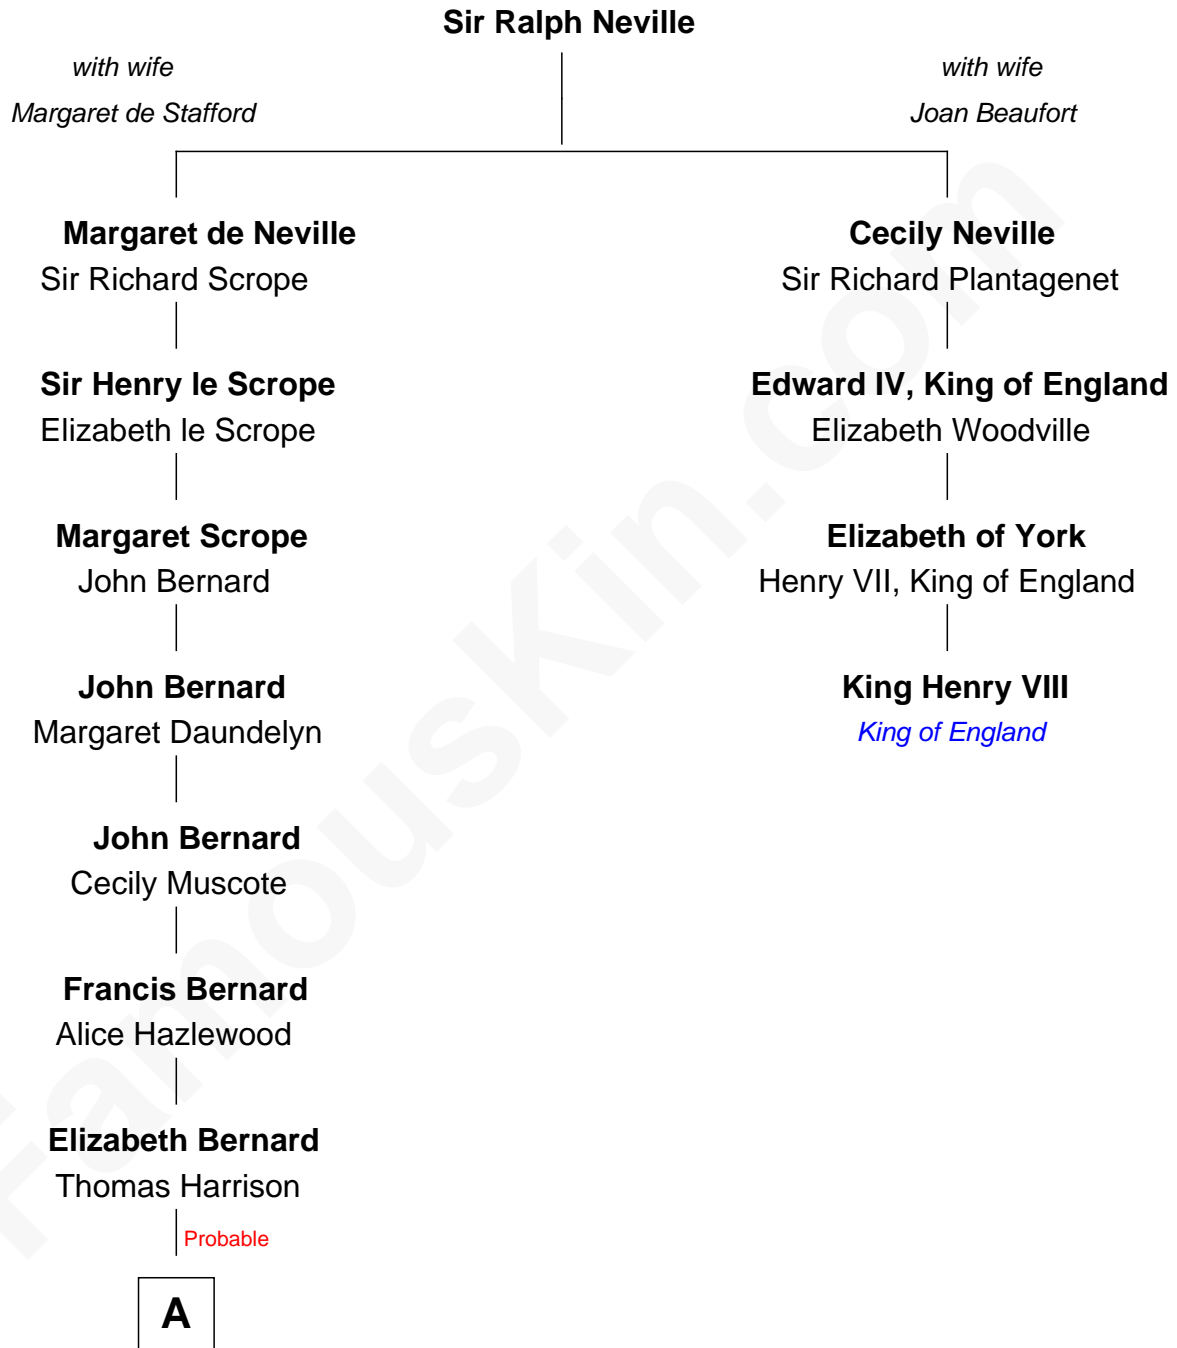

FamousKin.com

Relationship Chart of

Francis Lightfoot Lee

Signer of the Declaration of Independence

3rd cousin 8 times removed of

King Henry VIII
King of England

A

Benjamin Harrison

Mary - - - - -

Benjamin Harrison

Hannah Churchill

Hannah Harrison

Philip Ludwell

Hannah Ludwell

Gov. Thomas Lee

Francis Lightfoot Lee