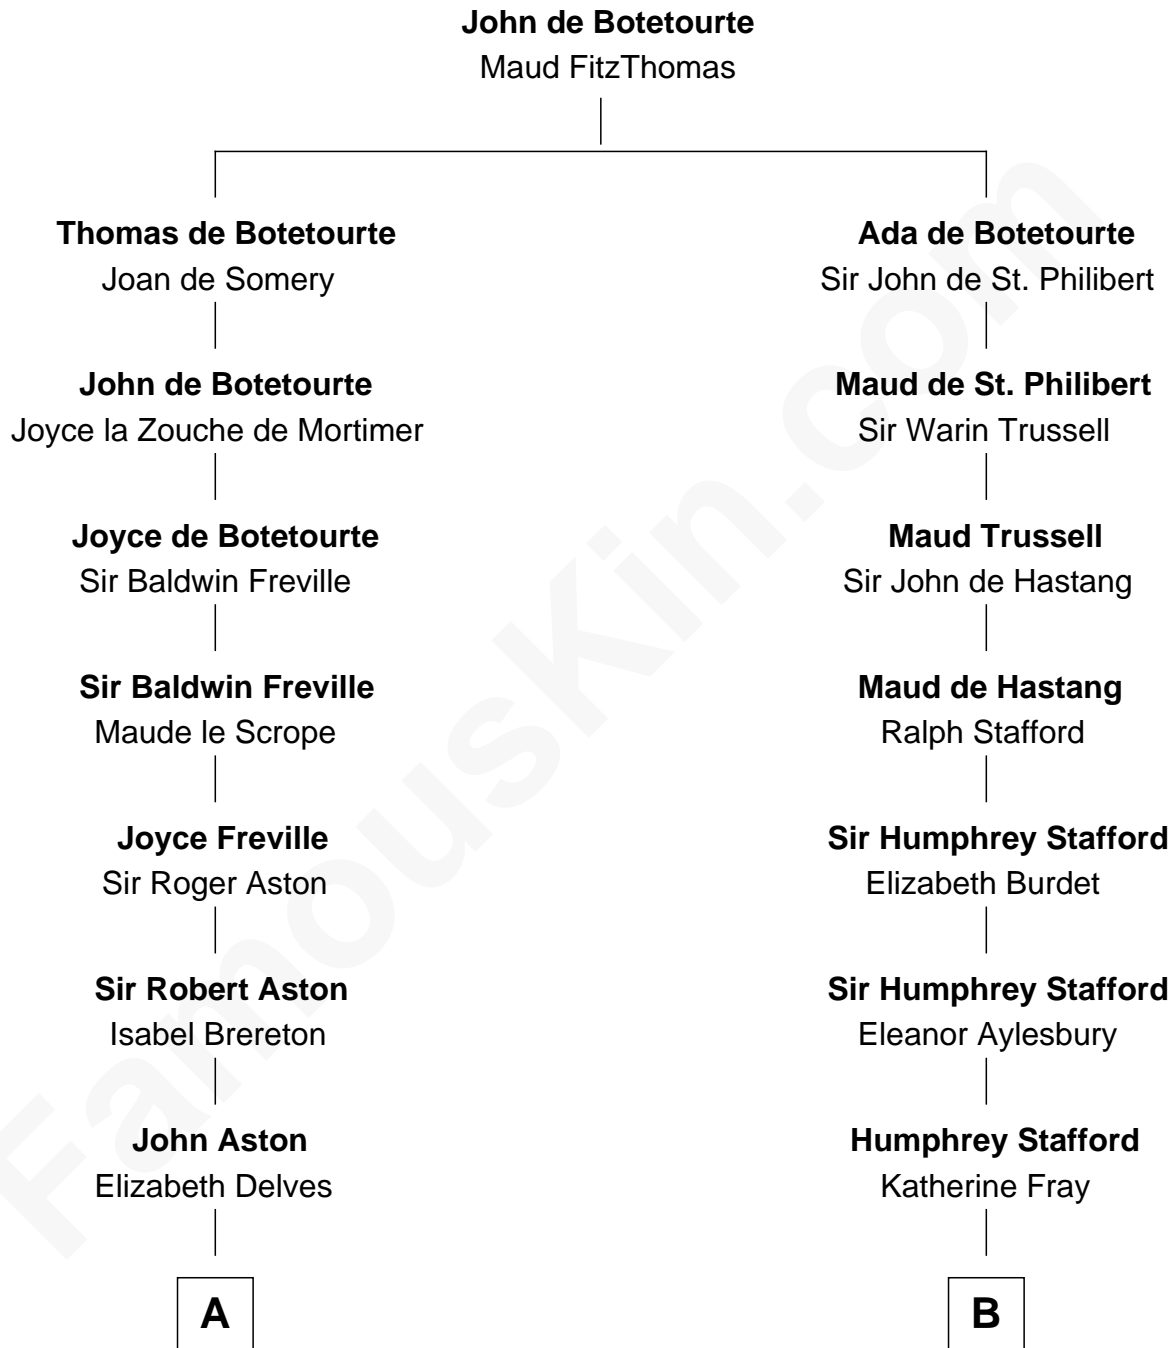

## Relationship Chart of

### Francis Lightfoot Lee

*Signer of the Declaration of Independence*

17th cousin of

### Samuel Ward King

*15th Governor of Rhode Island*

**A**

**Margaret Aston**

John Kinnersley

**Isabel Kinnersley**

John Bradshaw

**Anne Bradshaw**