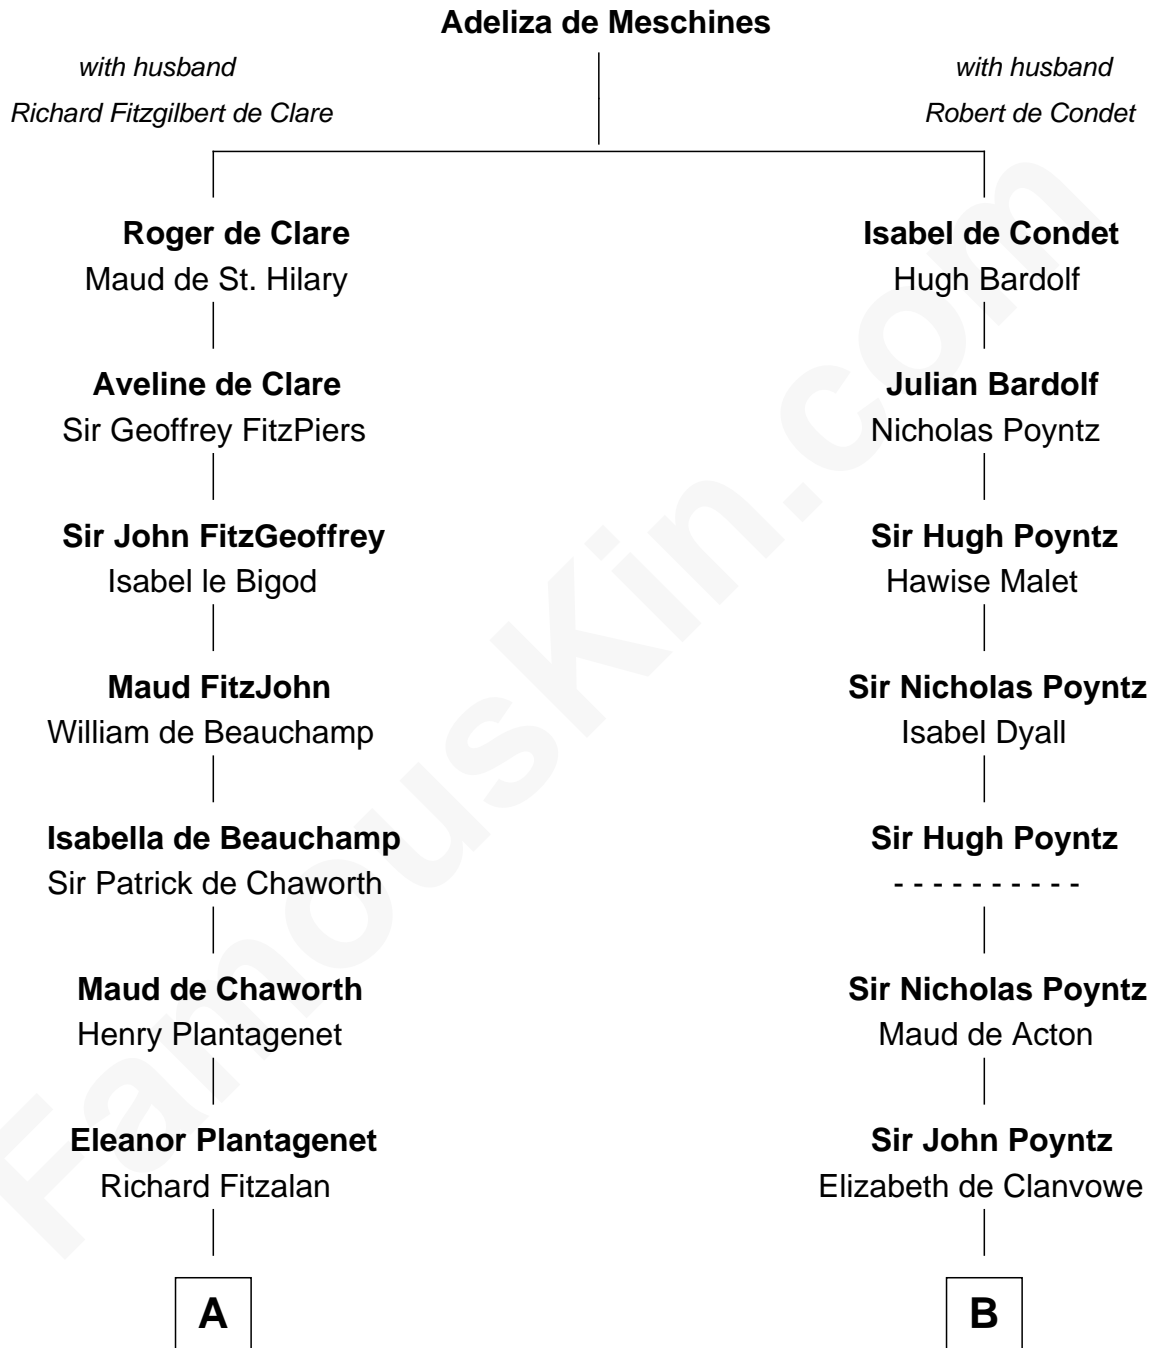

FamousKin.com

Relationship Chart of

Francis Lightfoot Lee

Signer of the Declaration of Independence

19th cousin 2 times removed of

Samuel Ward King

15th Governor of Rhode Island

C

Laetitia Corbin

Richard Lee

Gov. Thomas Lee

Hannah Ludwell

Francis Lightfoot Lee

Signer of Declaration of Independence

D

Samuel Greene

Mary Gorton

Samuel Greene

Sarah Coggeshall

Mercy Green

John Walton

Welthian Walton

William Borden King

Samuel Ward King