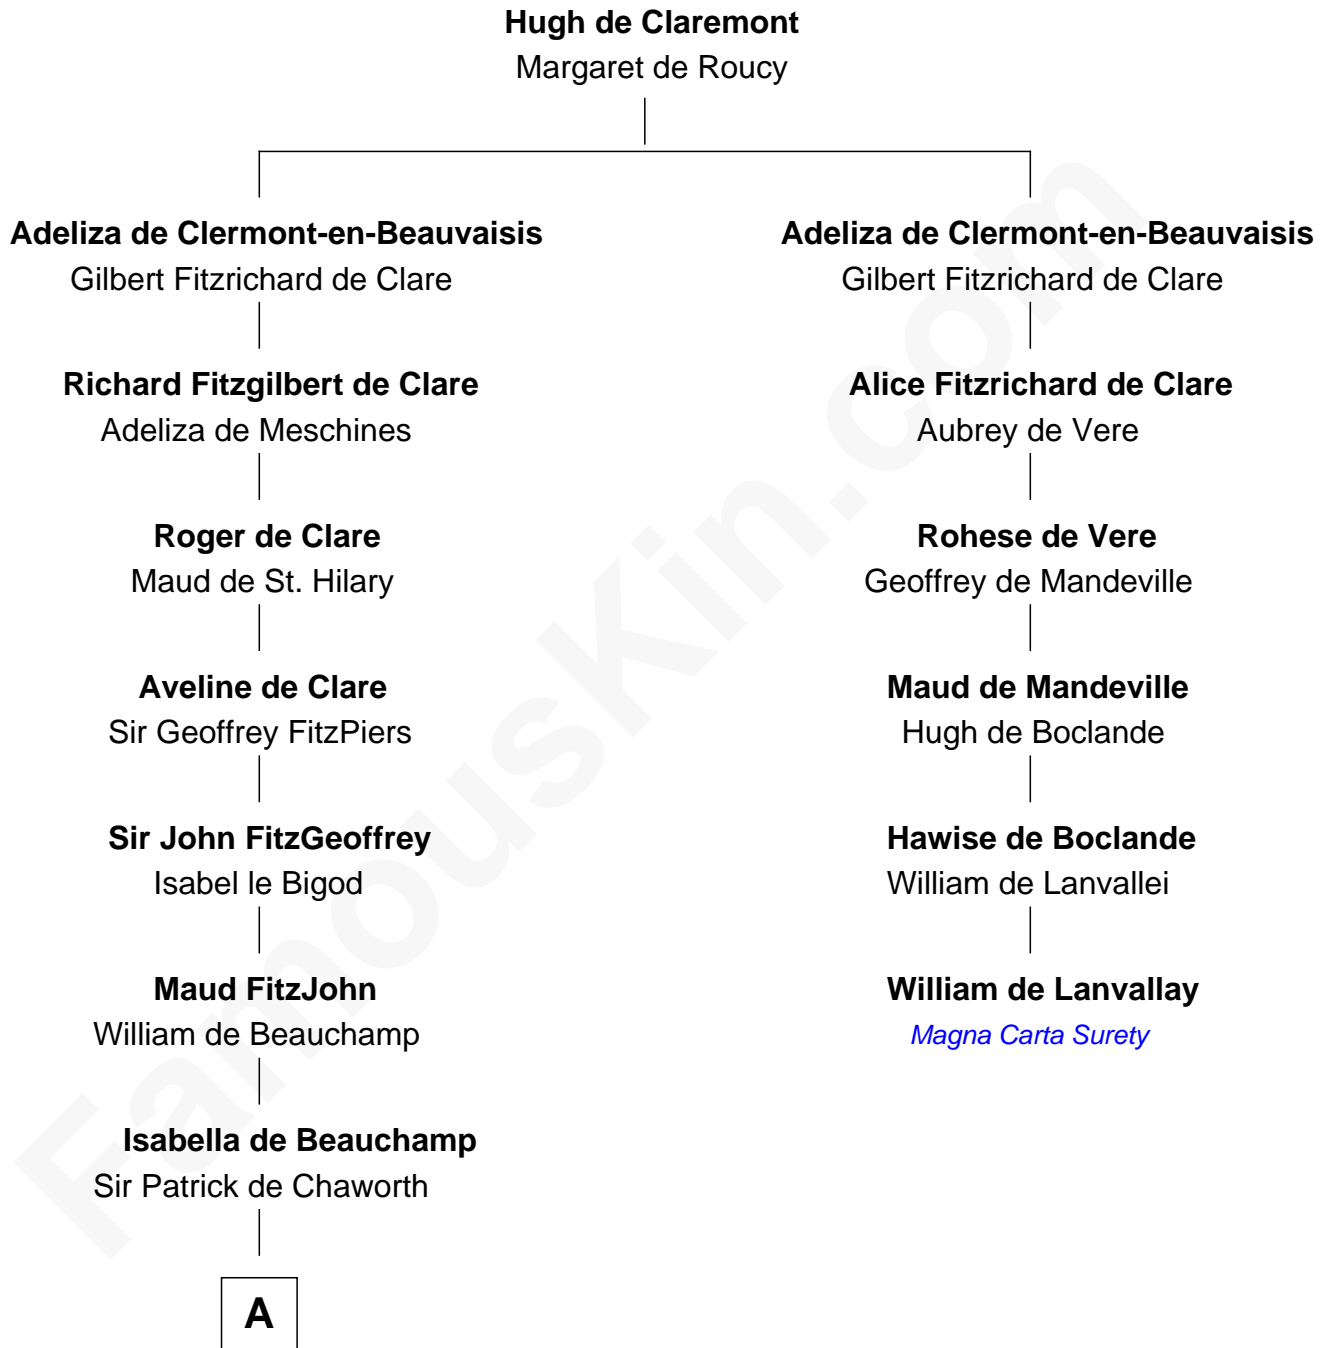

FamousKin.com

Relationship Chart of

Francis Lightfoot Lee

Signer of the Declaration of Independence

5th cousin 16 times removed of

William de Lanvallay
Magna Carta Surety

A

Maud de Chaworth

Henry Plantagenet

Eleanor Plantagenet

Richard Fitzalan

Sir Richard Fitzalan

Elizabeth de Bohun

Elizabeth Fitzalan

Sir Robert Goushill

Joan Goushill

Sir Thomas Stanley

Katherine Stanley

Sir John Savage

Dulcia Savage

Sir Henry Bold

Maud Bold

Thomas Gerard

Jennet Gerard