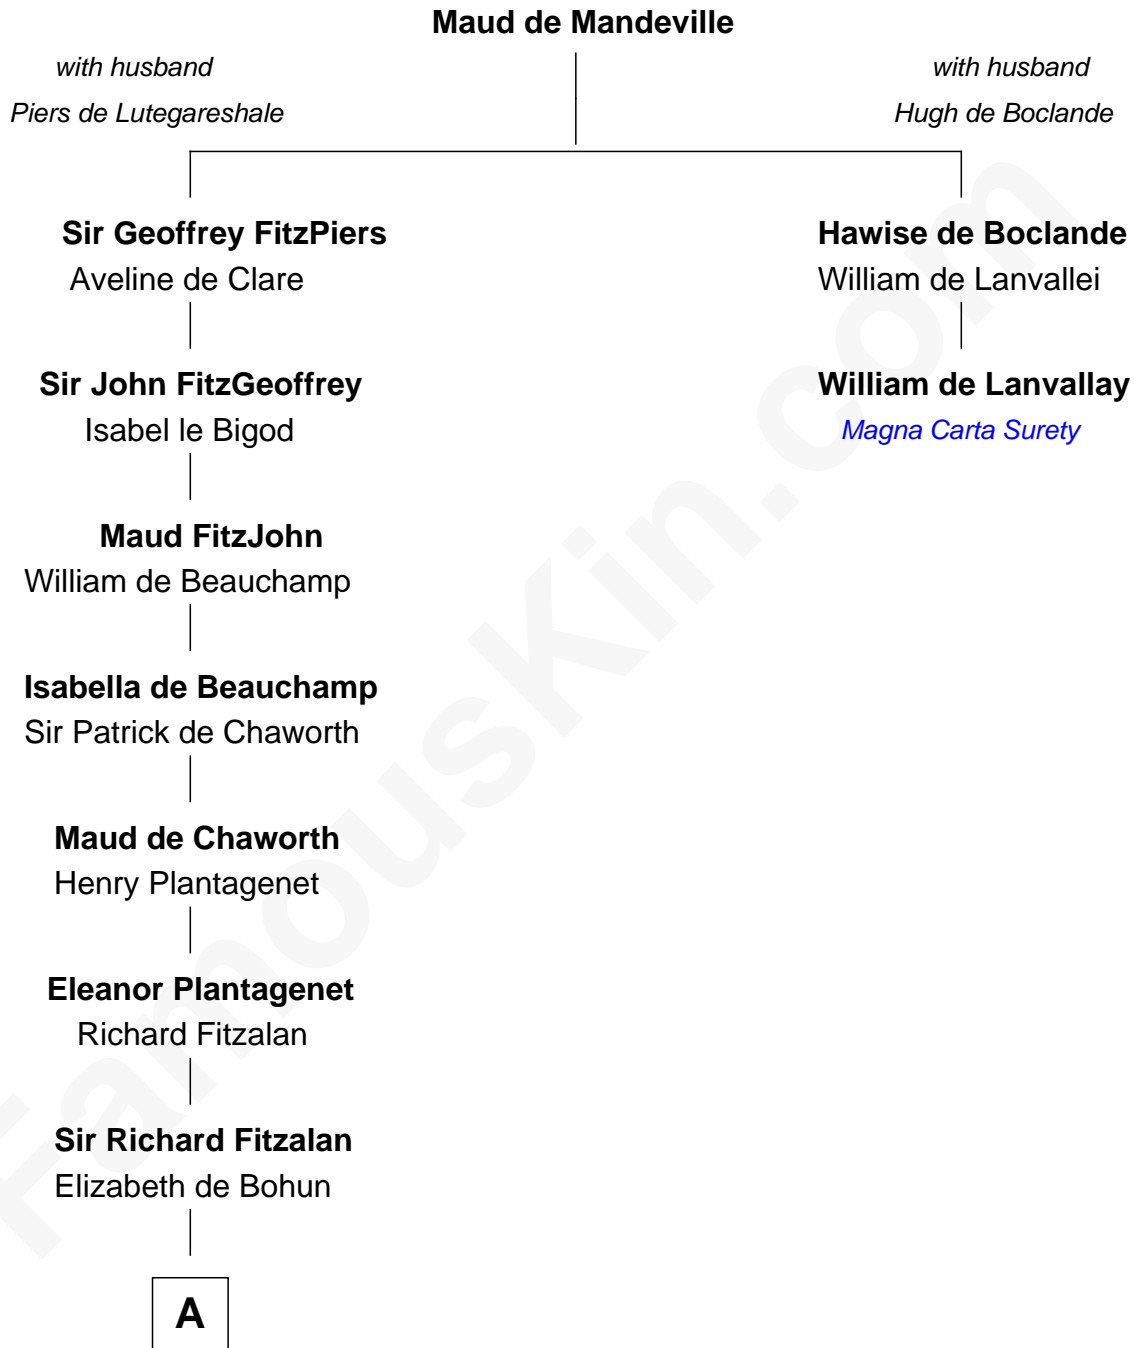

FamousKin.com

Relationship Chart of

Francis Lightfoot Lee

Signer of the Declaration of Independence

1st cousin 17 times removed of

William de Lanvallay
Magna Carta Surety

A

Elizabeth Fitzalan
Sir Robert Goushill

Joan Goushill
Sir Thomas Stanley

Katherine Stanley
Sir John Savage

Dulcia Savage
Sir Henry Bold

Maud Bold
Thomas Gerard

Jennet Gerard
Richard Eltonhead

William Eltonhead
Anne Bowers

Richard Eltonhead
Anne Sutton

Alice Eltonhead
Henry Corbin

Laetitia Corbin
Richard Lee

B

B

Gov. Thomas Lee

Hannah Ludwell

Francis Lightfoot Lee

Signer of Declaration of Independence