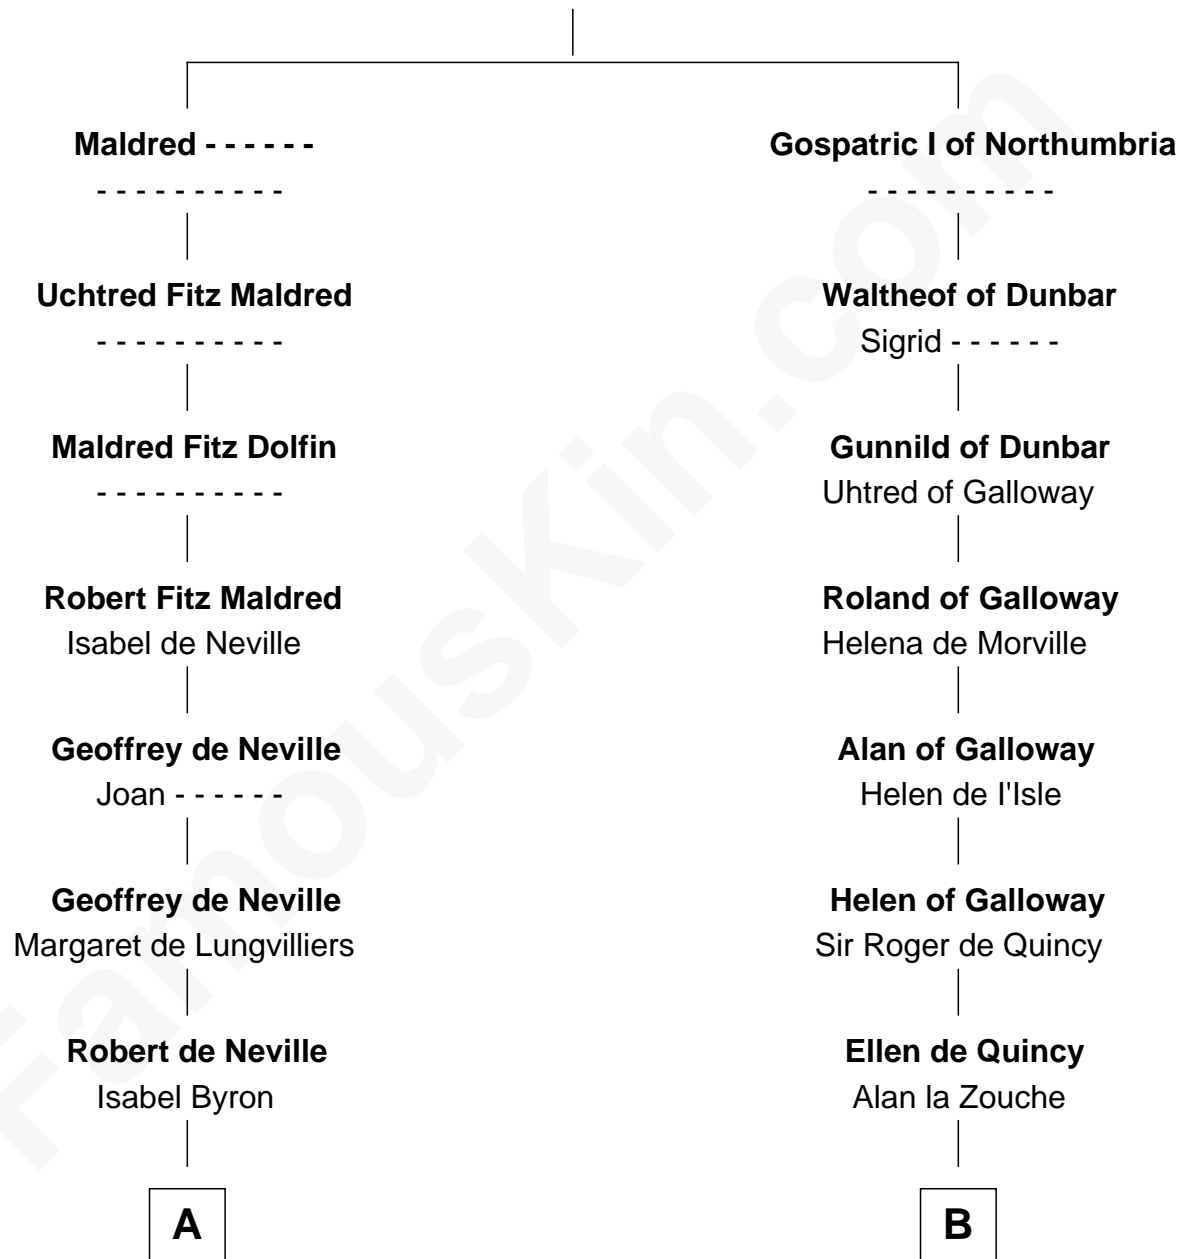

## Relationship Chart of

### Francis Lightfoot Lee

Signer of the Declaration of Independence

16th cousin 3 times removed of

### Jane Seymour

3rd Wife of King Henry VIII

**Maldred of Carlisle and Allendale**

Edith of Northumbria

**C**

—  
**Laetitia Corbin**

Richard Lee

—  
**Gov. Thomas Lee**