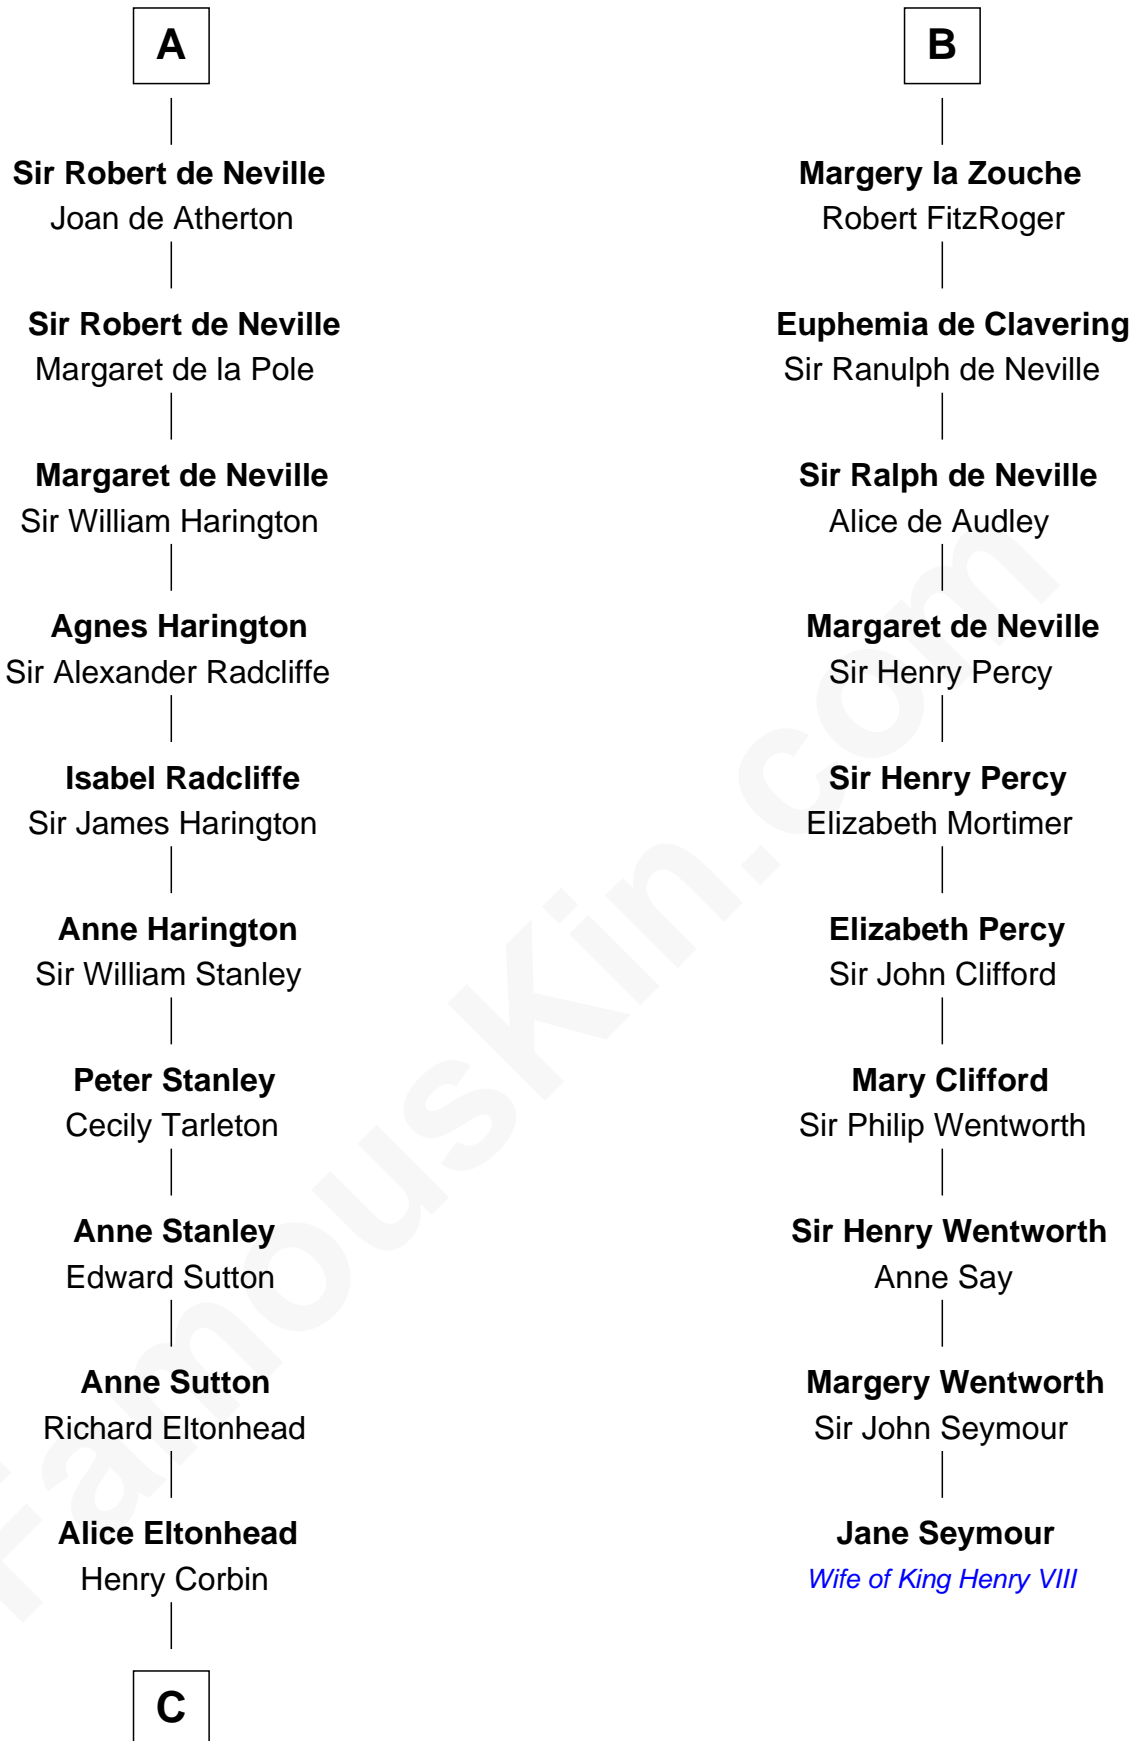

## Relationship Chart of

### Francis Lightfoot Lee

Signer of the Declaration of Independence

16th cousin 3 times removed of

### Jane Seymour

3rd Wife of King Henry VIII

**Maldred of Carlisle and Allendale**

Edith of Northumbria

**C**

—  
**Laetitia Corbin**

Richard Lee

—  
**Gov. Thomas Lee**

Hannah Ludwell

—  
**Francis Lightfoot Lee**

*Signer of Declaration of Independence*

FamousKin.com