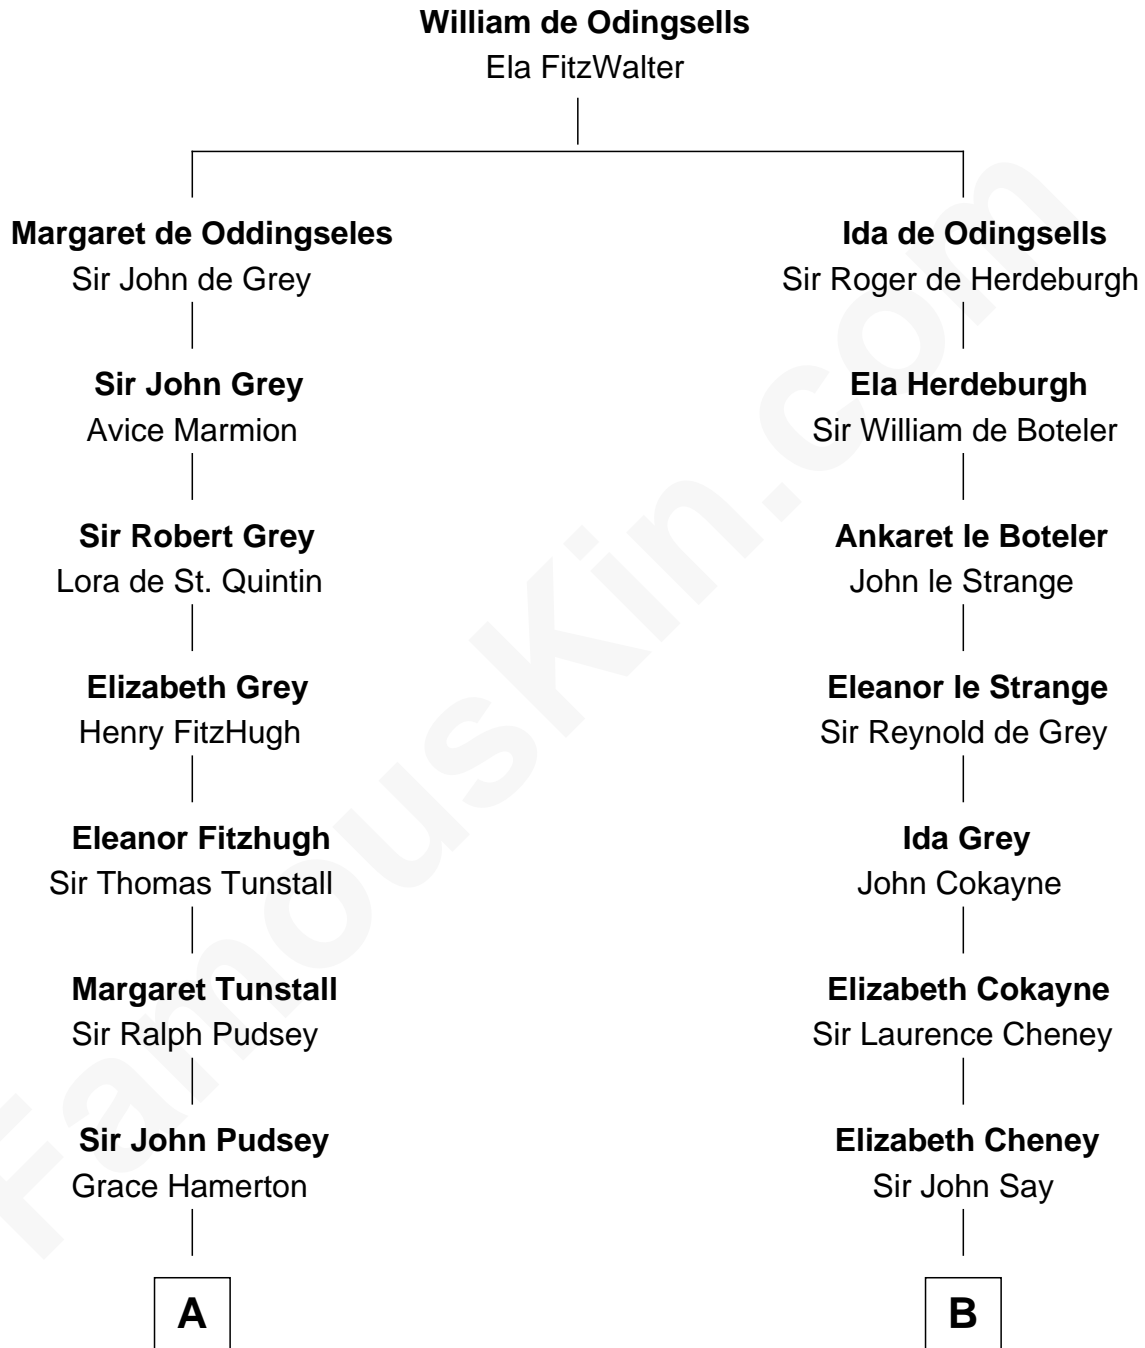

FamousKin.com

Relationship Chart of

Francis Lightfoot Lee

Signer of the Declaration of Independence

9th cousin 8 times removed of

Jane Seymour

3rd Wife of King Henry VIII

A

Henry Pudsey
Margaret Conyers

Rowland Pudsey
Edith Hare

William Pudsey
Eleanor Montfort

Robert Pudsey
Eleanor Harman

George Pudsey
Matilda Cotton

Dorothy Pudsey
Gawen Grosvenor

Winifred Grosvenor
Thomas Corbin