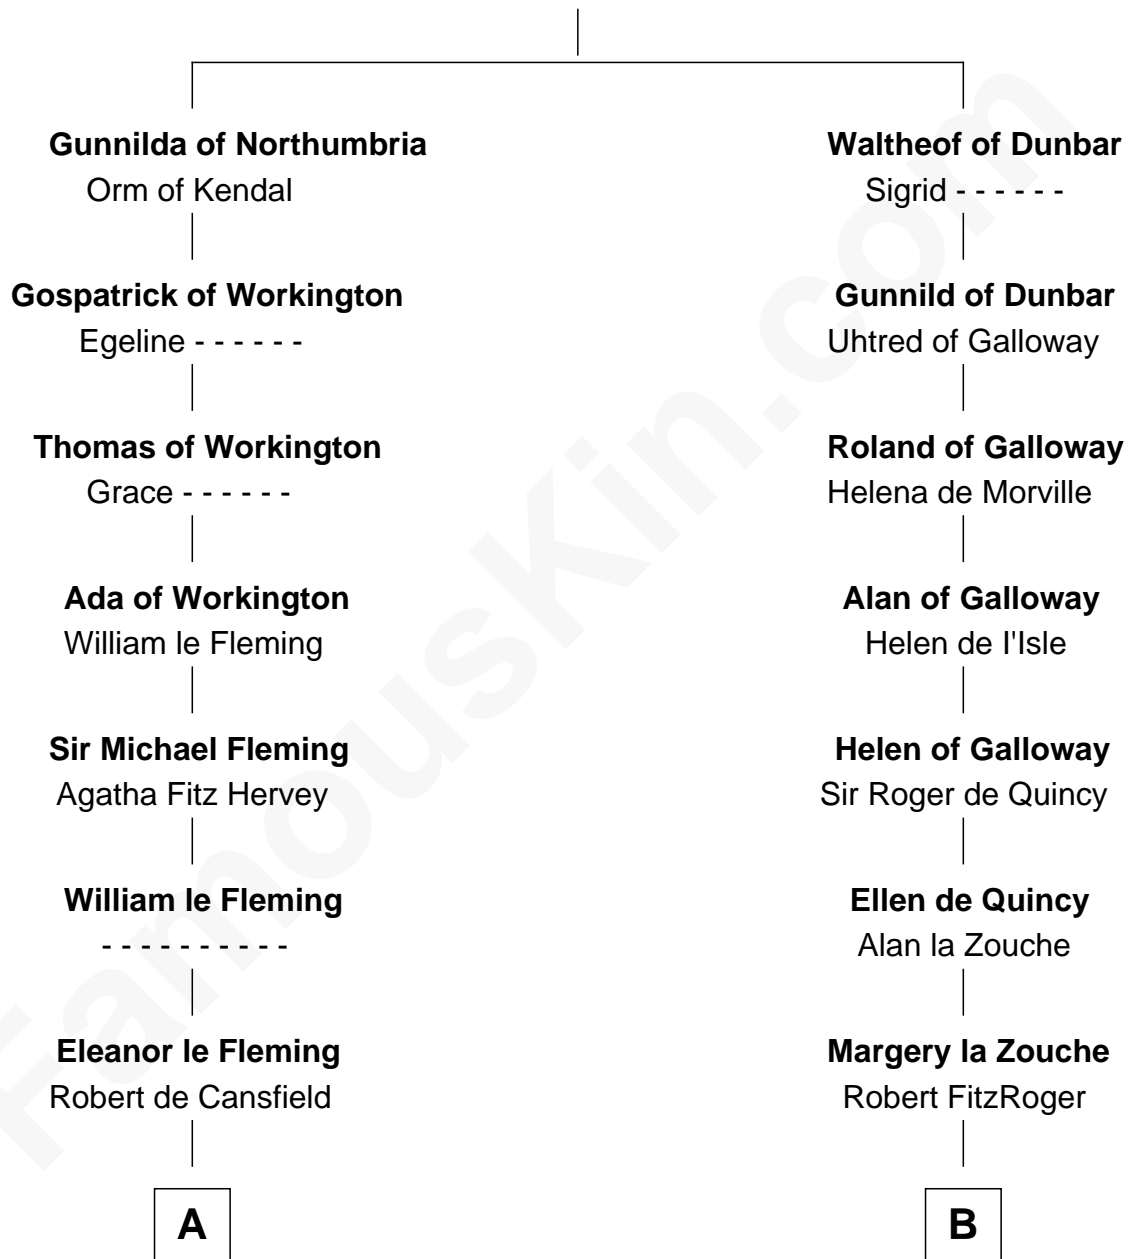

## Relationship Chart of

### Francis Lightfoot Lee

*Signer of the Declaration of Independence*

15th cousin 6 times removed of

### Jane Seymour

*3rd Wife of King Henry VIII*

**Gospatric I of Northumbria**

**C**

—  
**Anne Sutton**  
Richard Eltonhead

—  
**Alice Eltonhead**  
Henry Corbin

—  
**Laetitia Corbin**  
Richard Lee

—  
**Gov. Thomas Lee**  
Hannah Ludwell