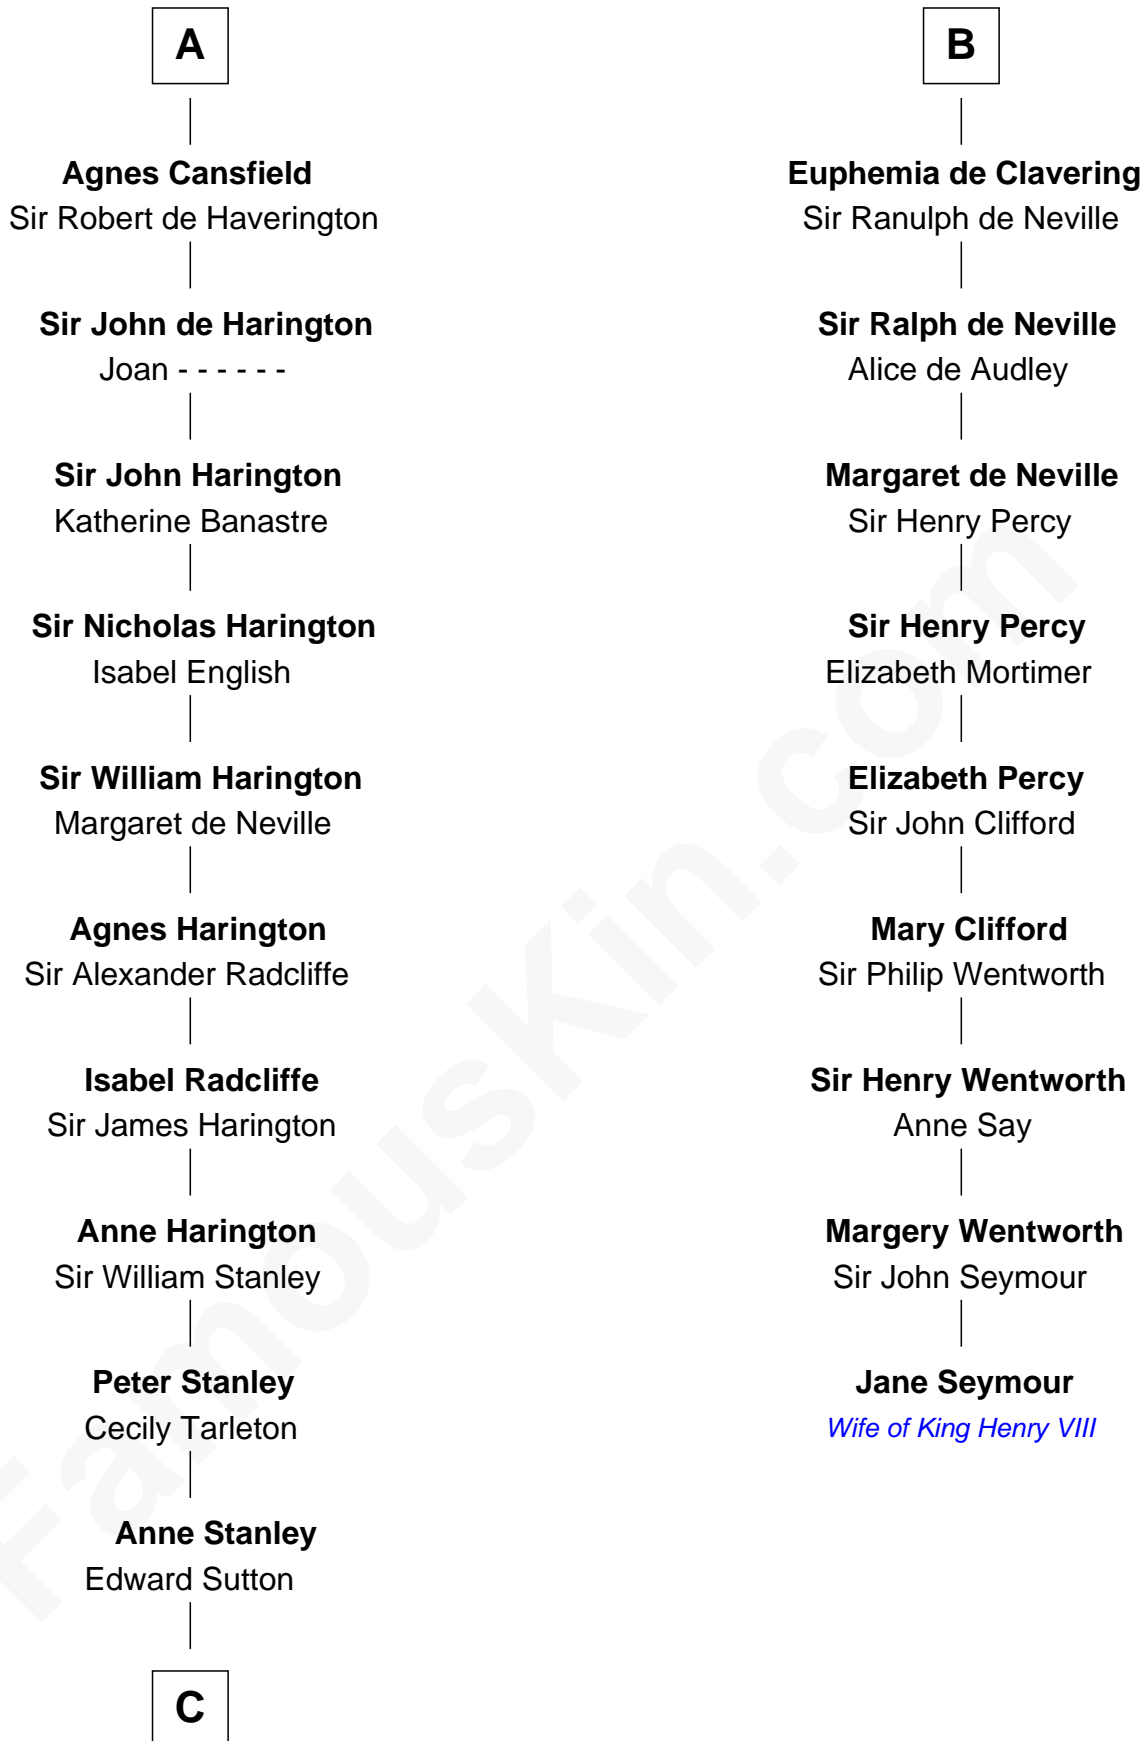

## Relationship Chart of

### Francis Lightfoot Lee

*Signer of the Declaration of Independence*

15th cousin 6 times removed of

### Jane Seymour

*3rd Wife of King Henry VIII*

**Gospatric I of Northumbria**

**C**

—  
**Anne Sutton**  
Richard Eltonhead

—  
**Alice Eltonhead**  
Henry Corbin

—  
**Laetitia Corbin**  
Richard Lee

—  
**Gov. Thomas Lee**  
Hannah Ludwell