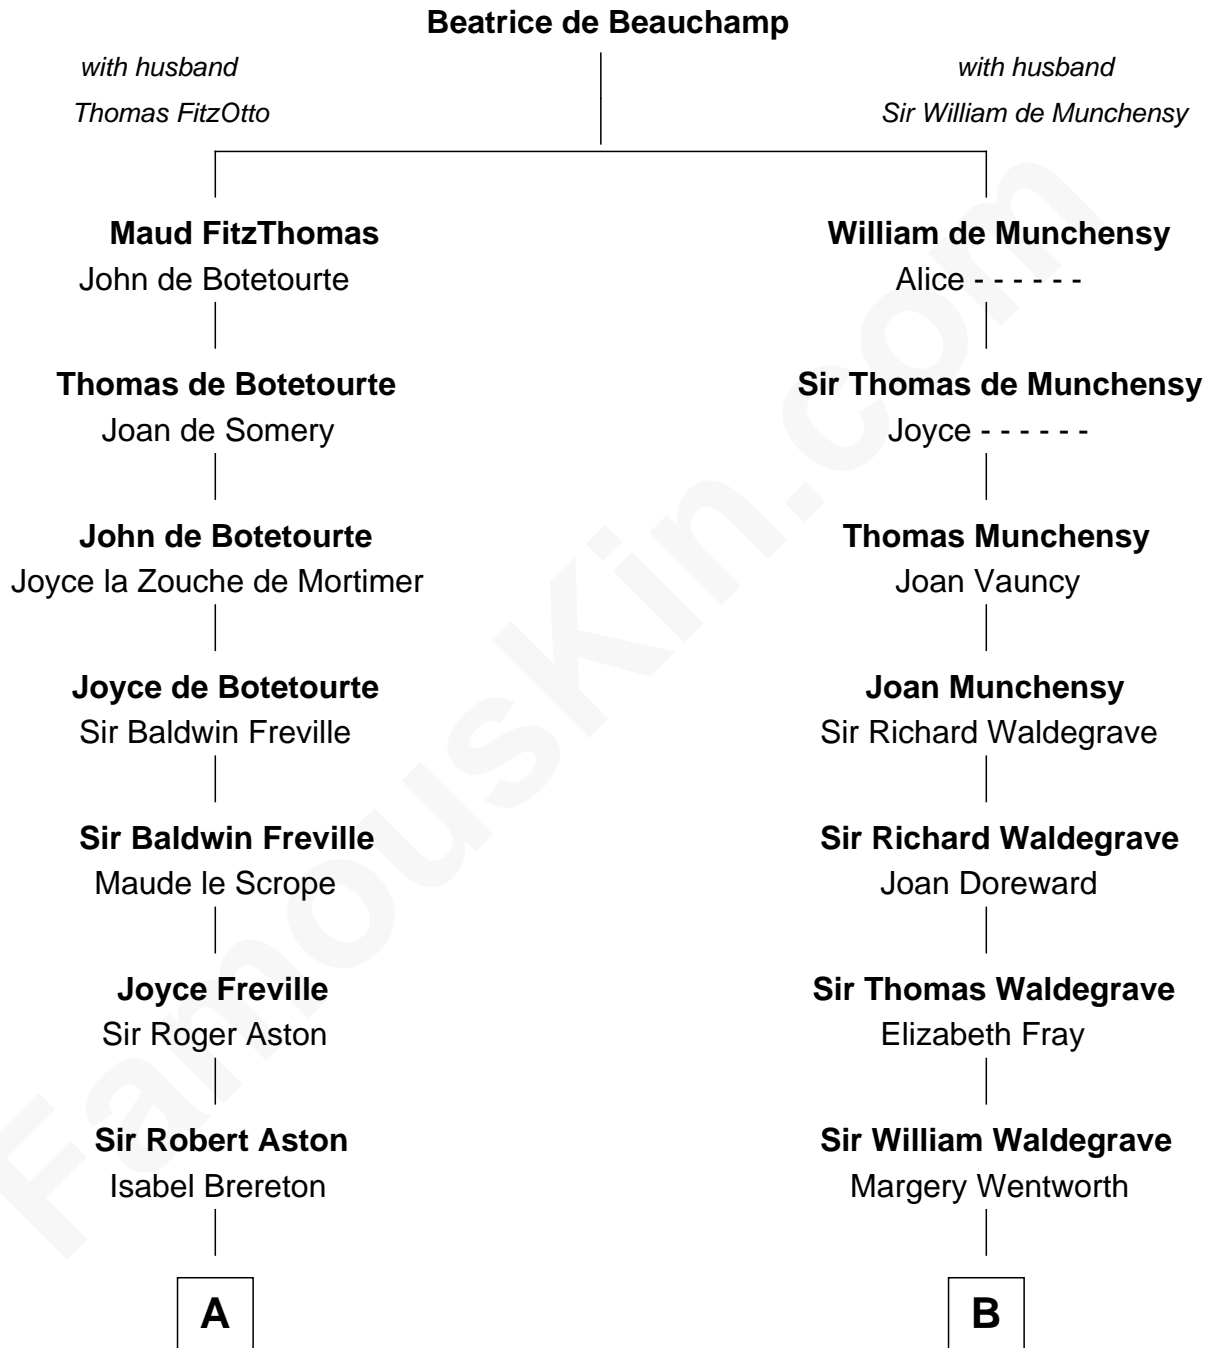

FamousKin.com

Relationship Chart of

Francis Lightfoot Lee

Signer of the Declaration of Independence

18th cousin 3 times removed of

Benedict Cumberbatch

Movie, Television and Stage Actor

C

Gov. Thomas Lee

Hannah Ludwell

Francis Lightfoot Lee

Signer of Declaration of Independence

D

Robert William Cumberbatch

Louisa Grace Hanson

Henry Alfred Cumberbatch