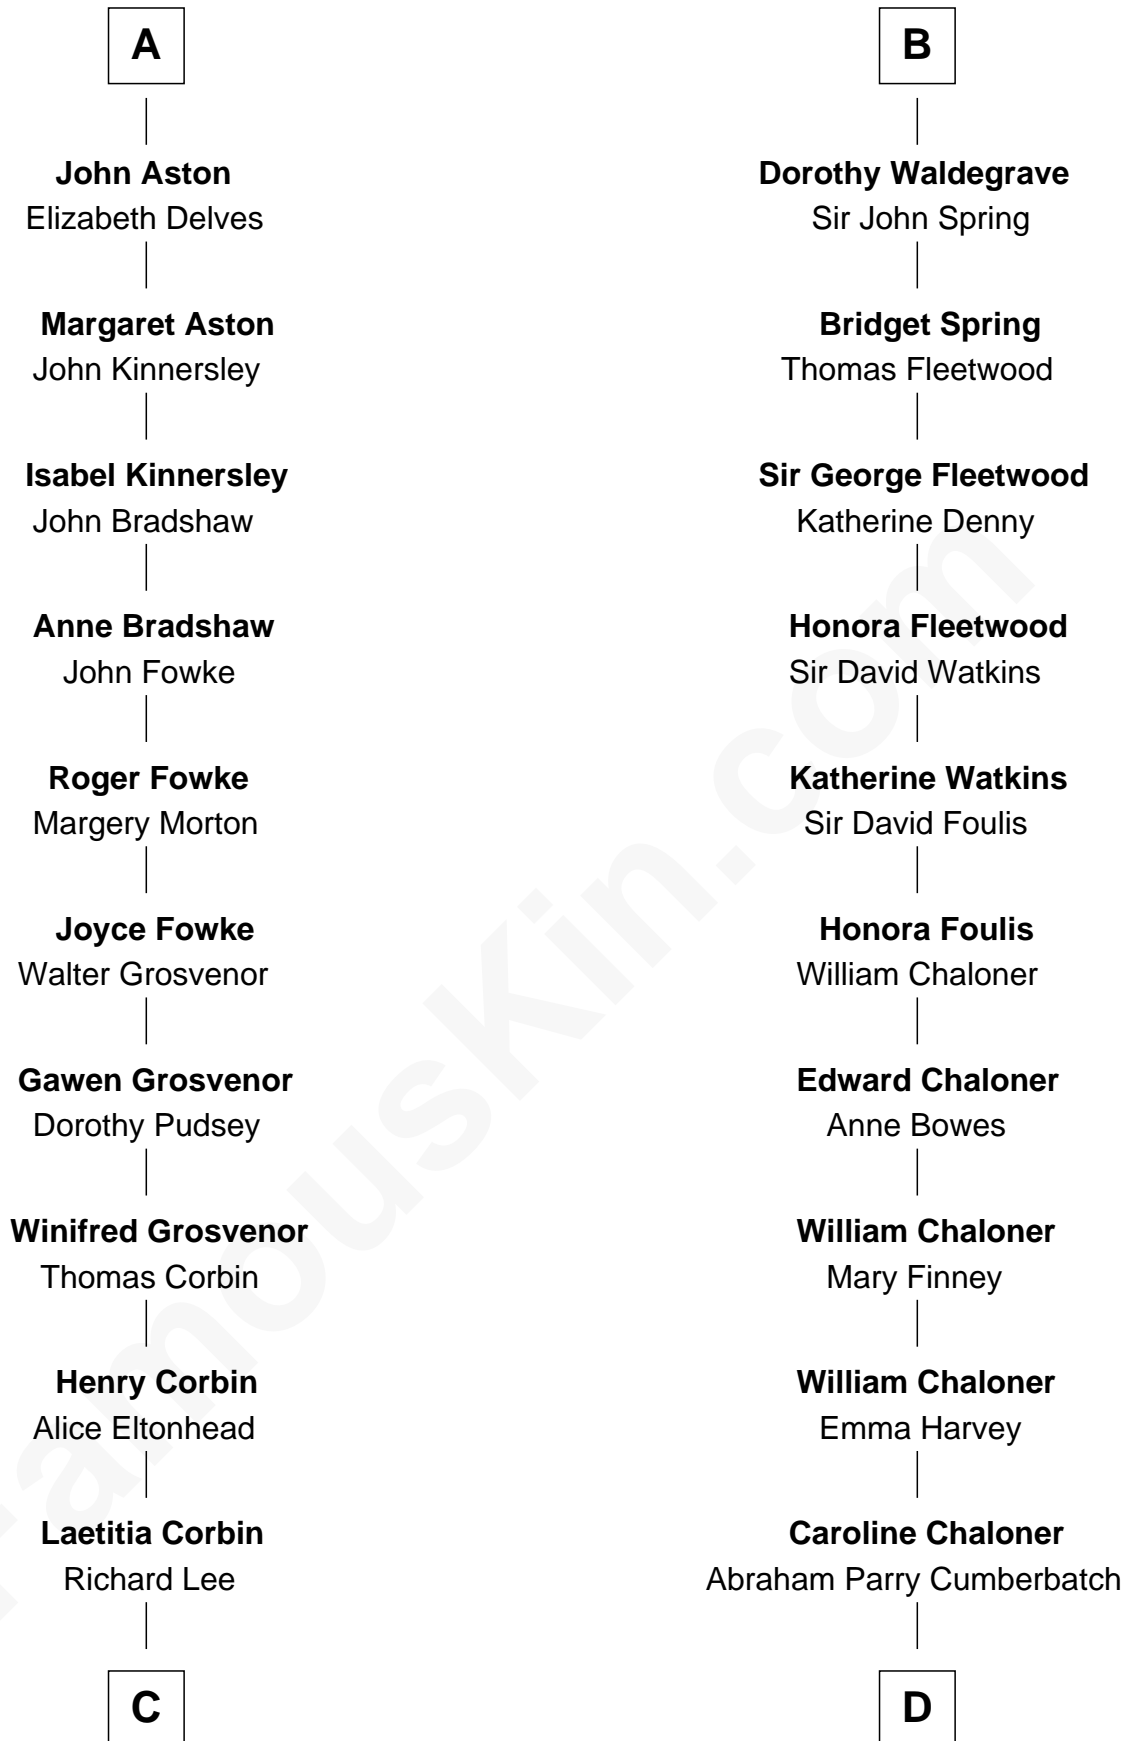

FamousKin.com

Relationship Chart of

Francis Lightfoot Lee

Signer of the Declaration of Independence

18th cousin 3 times removed of

Benedict Cumberbatch

Movie, Television and Stage Actor

C

Gov. Thomas Lee

Hannah Ludwell

Francis Lightfoot Lee

Signer of Declaration of Independence

D

Robert William Cumberbatch

Louisa Grace Hanson

Henry Alfred Cumberbatch