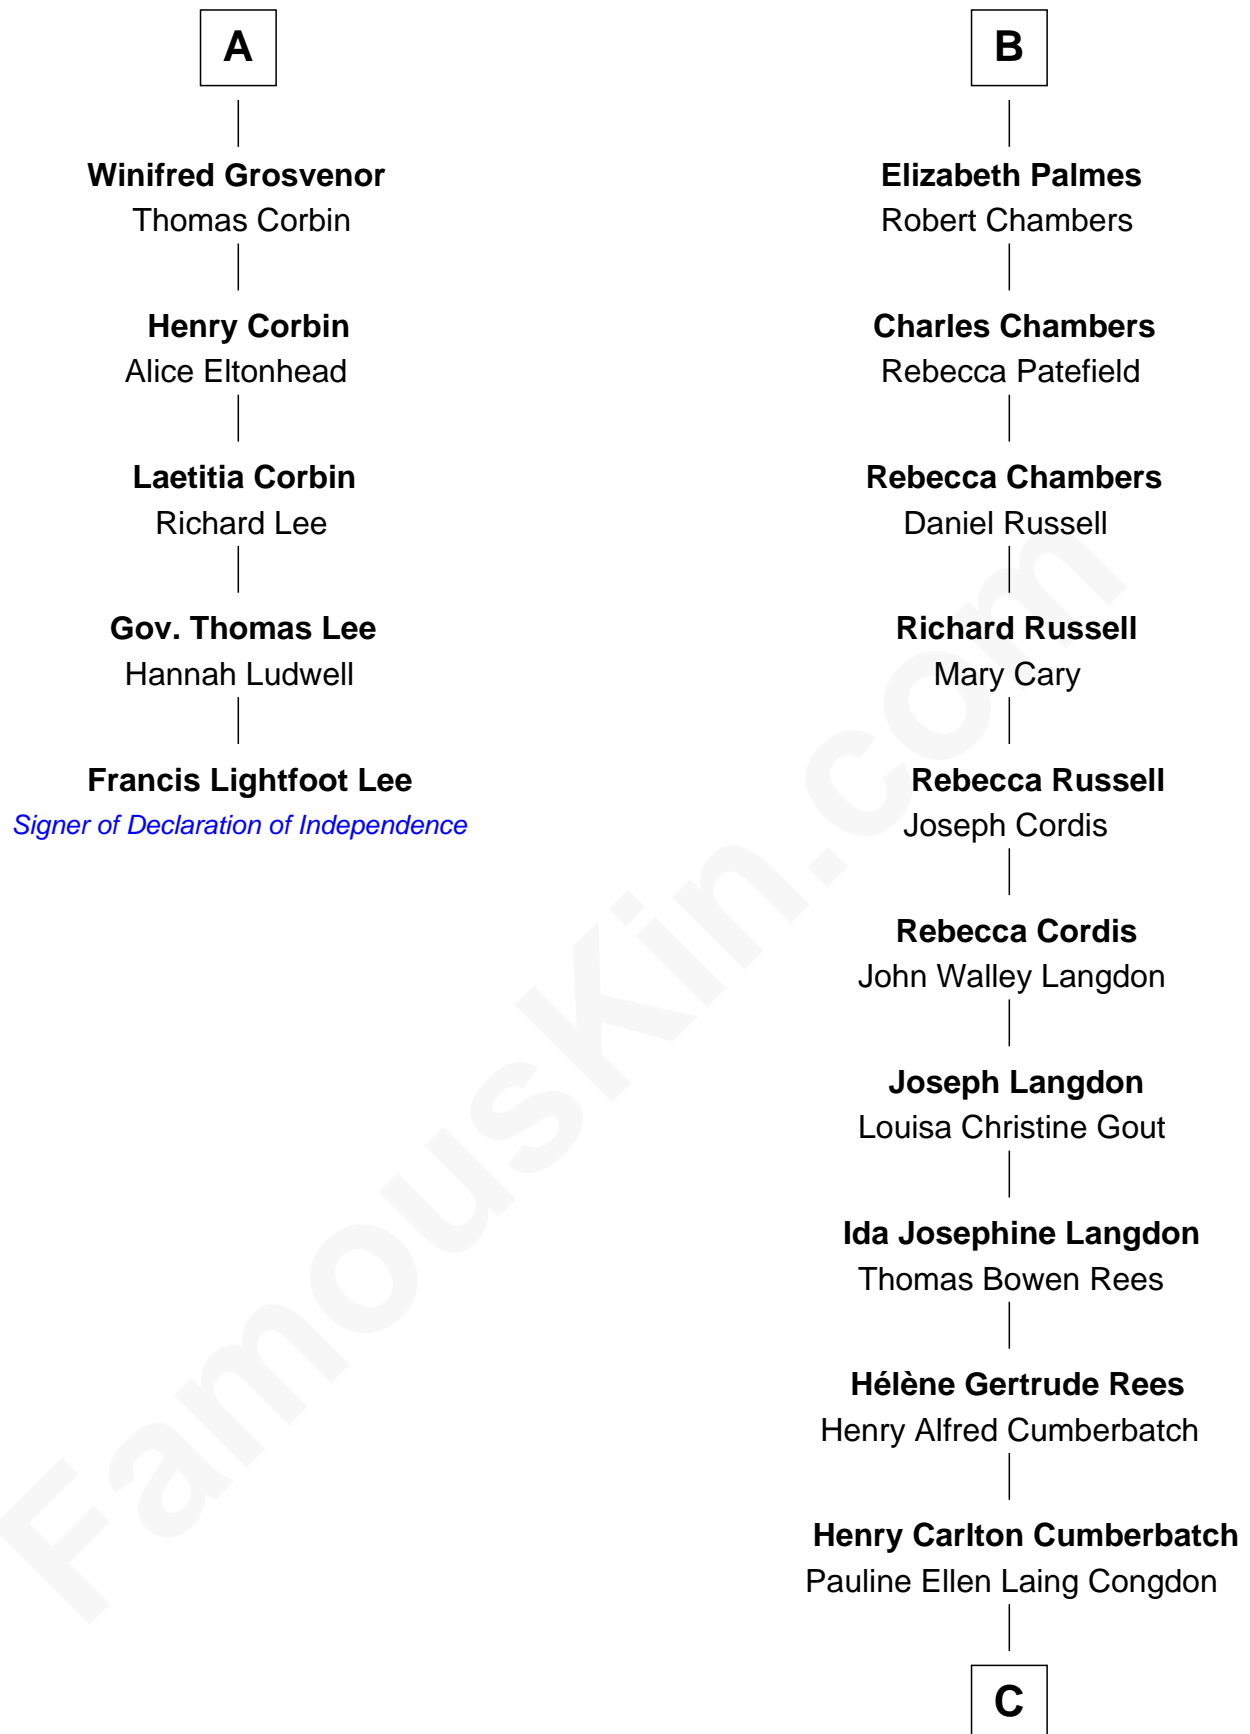

## Relationship Chart of

### Francis Lightfoot Lee

*Signer of the Declaration of Independence*

11th cousin 7 times removed of

### Benedict Cumberbatch

*Movie, Television and Stage Actor*

**Sir Robert Corbet**

Margaret - - - - -

C

Timothy Carlton Congdon Cumberbatch

Wanda Ventham

**Benedict Cumberbatch**