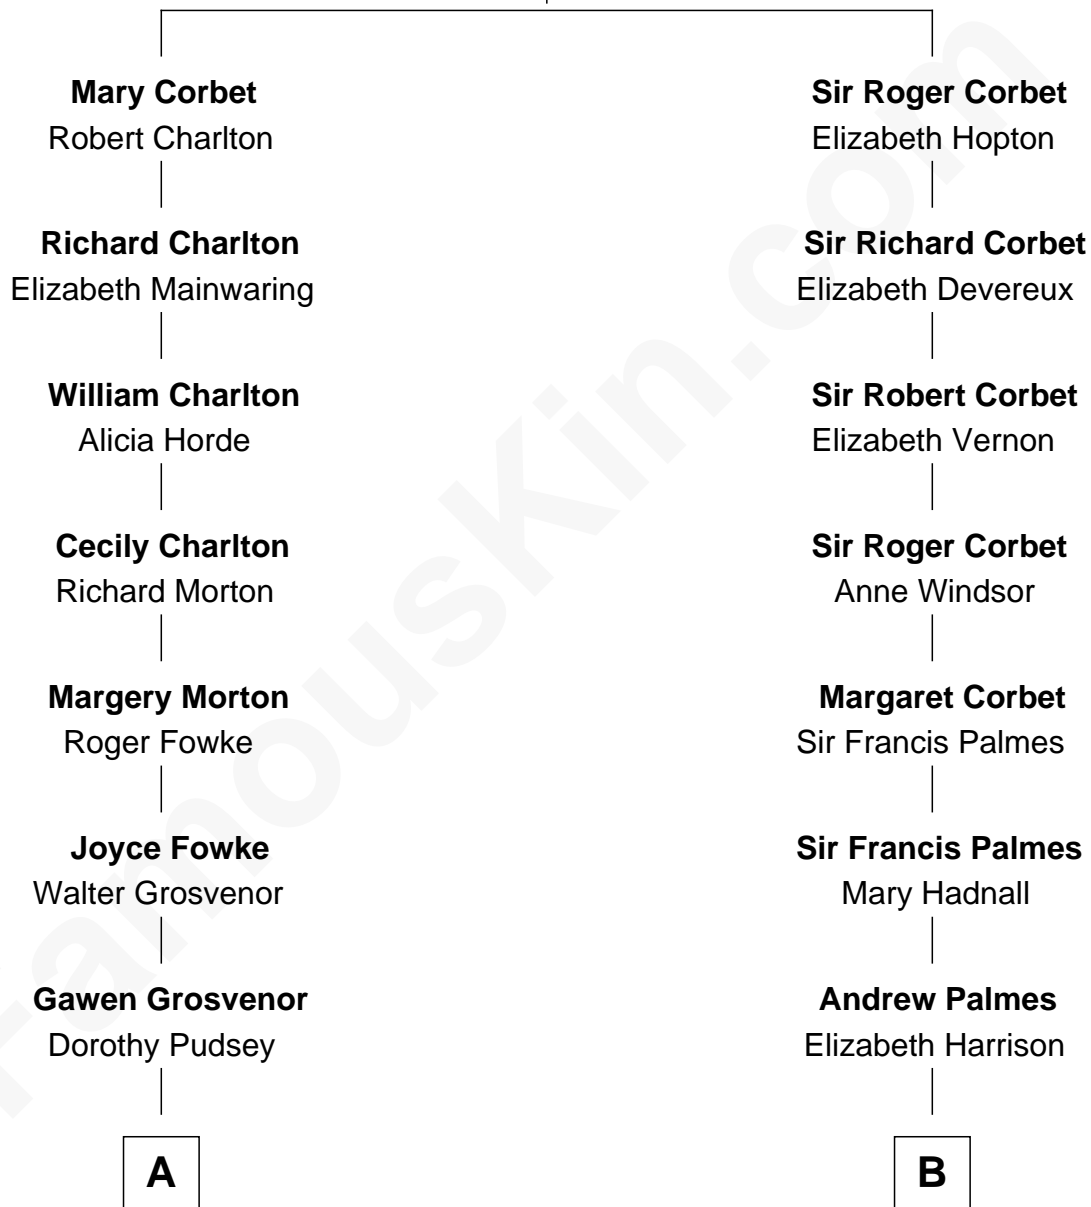

Sir Robert Corbet

Margaret - - - - -